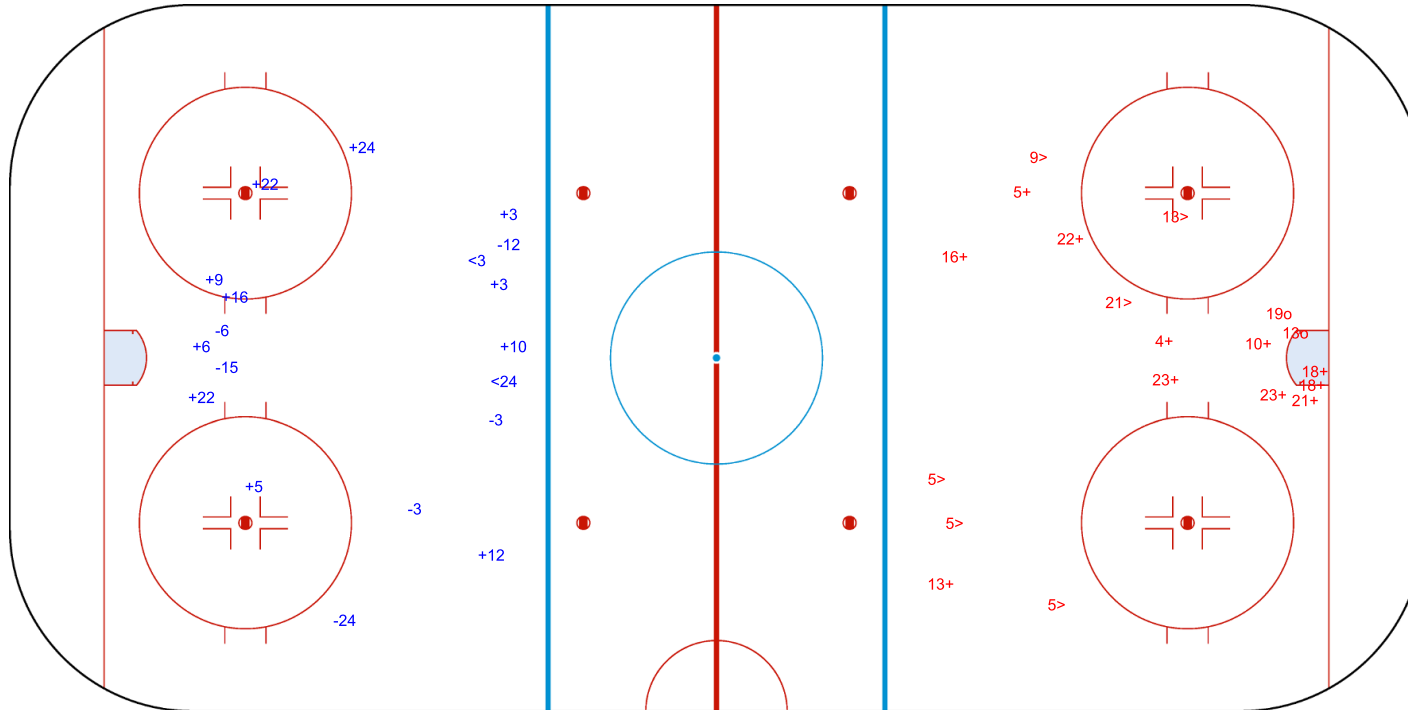

3rd Period

Shots by NED

Goals (o): 2 SSG (+): 11
SSP (>): 6 SPG (-): 0

GK 1 of CRO

Legend:	GK Goalkeeper	SPG Shots past goal	SSG Shots saved by goalkeeper	SSP Shots saved by player
----------------	----------------------	----------------------------	--------------------------------------	----------------------------------