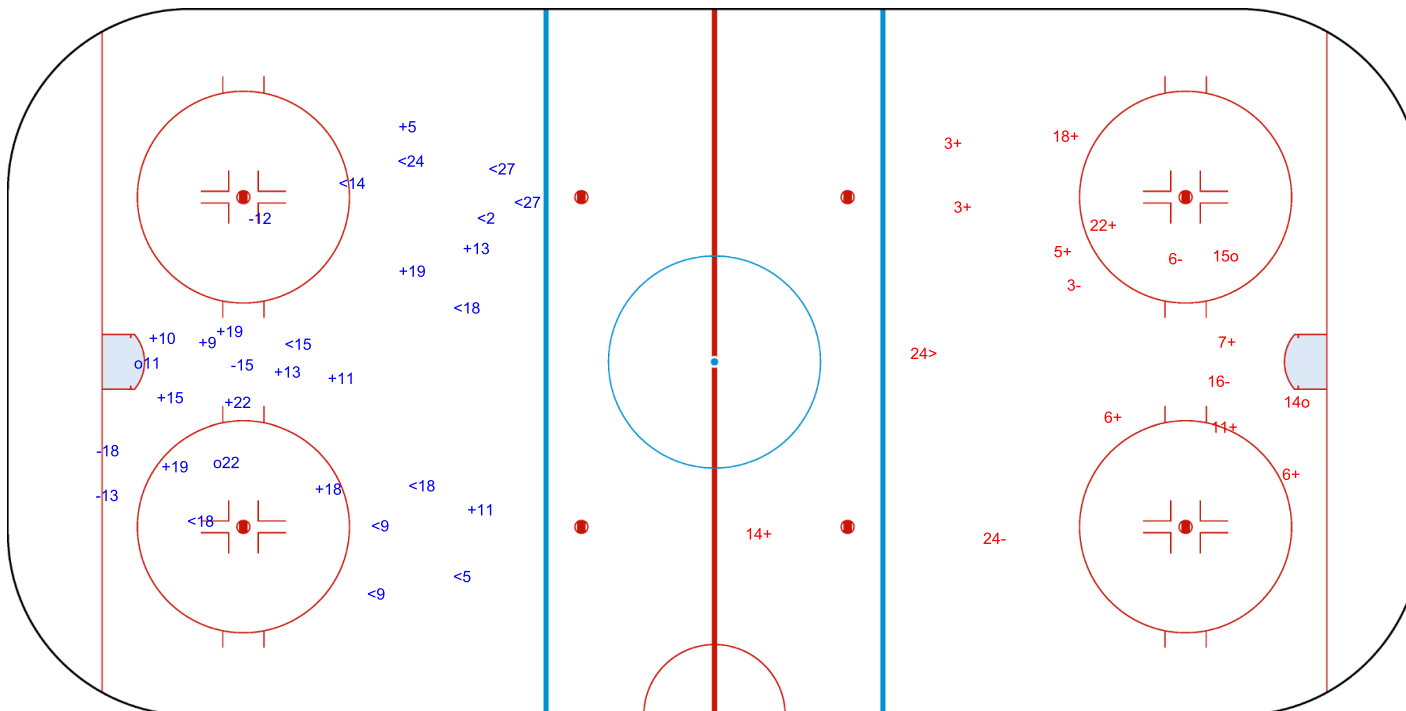

SHOT CHART
NED - CRO

Shots by CRO
Goals (o): 0
SSP (<): 3
SSG (+): 7
SPG (-): 1

GK 1 of NED

NED → 1st Period ← CRO

Shots by NED
Goals (o): 2
SSP (>): 1
SSG (+): 8
SPG (-): 5

GK 1 of CRO

Shots by NED

Goals (o): 2 SSG (+): 13
SSP (<): 12 SPG (-): 4

GK 1 of CRO

2nd Period

Shots by CRO

Goals (o): 2 SSG (+): 10
SSP (>): 1 SPG (-): 4

GK 1 of NED

Shots by CRO

Goals (o): 0 SSG (+): 11
SSP (-): 2 SPG (-): 6

GK 1 of NED