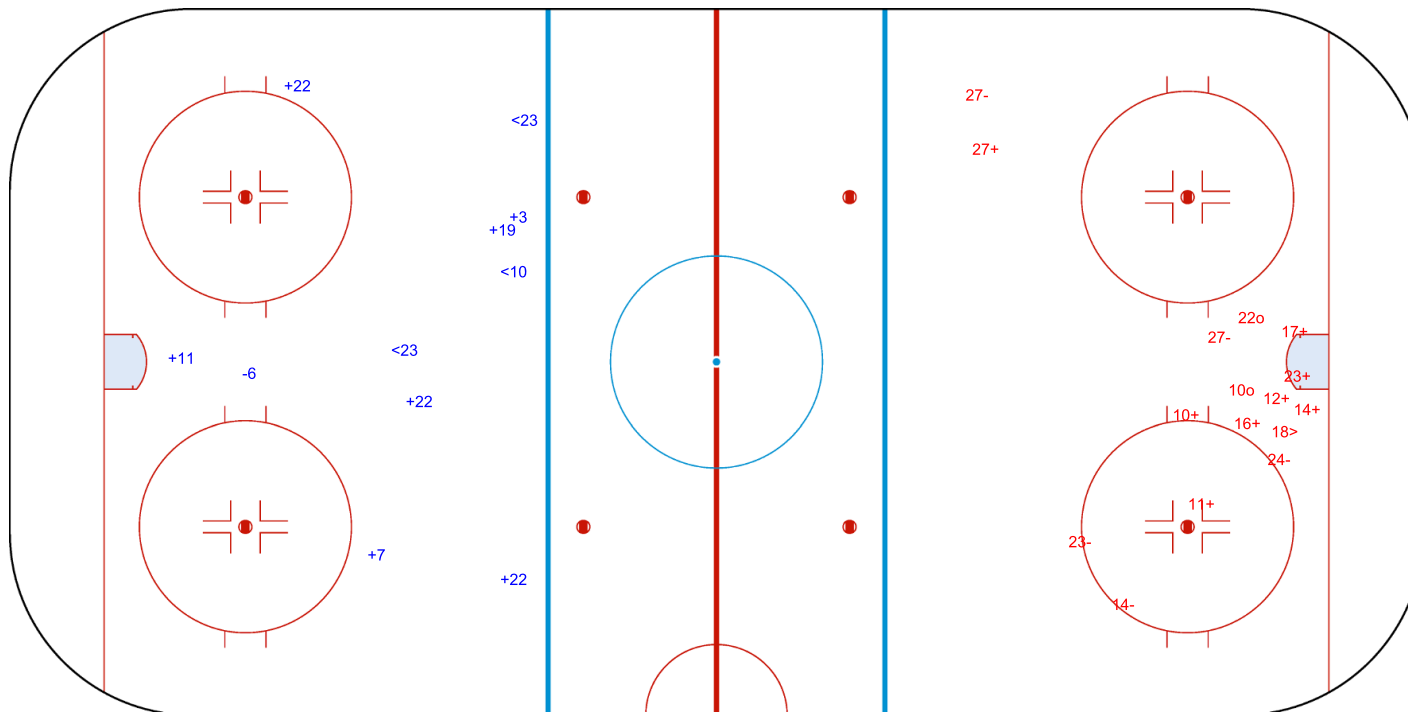

SHOT CHART
NED - CRO

Shots by CRO
Goals (o): 0
SSP (<): 3
SSG (+): 7
SPG (-): 1

GK 1 of NED

NED → 1st Period ← CRO

Shots by NED
Goals (o): 2
SSP (>): 1
SSG (+): 8
SPG (-): 5

GK 1 of CRO

Shots by NED

Goals (o): 2 SSG (+): 13
SSP (<): 12 SPG (-): 4

GK 1 of CRO

2nd Period

Shots by CRO

Goals (o): 2 SSG (+): 10
SSP (>): 1 SPG (-): 4

GK 1 of NED

Shots by CRO

Goals (o): 0 SSG (+): 11
SSP (-): 2 SPG (-): 6

GK 1 of NED