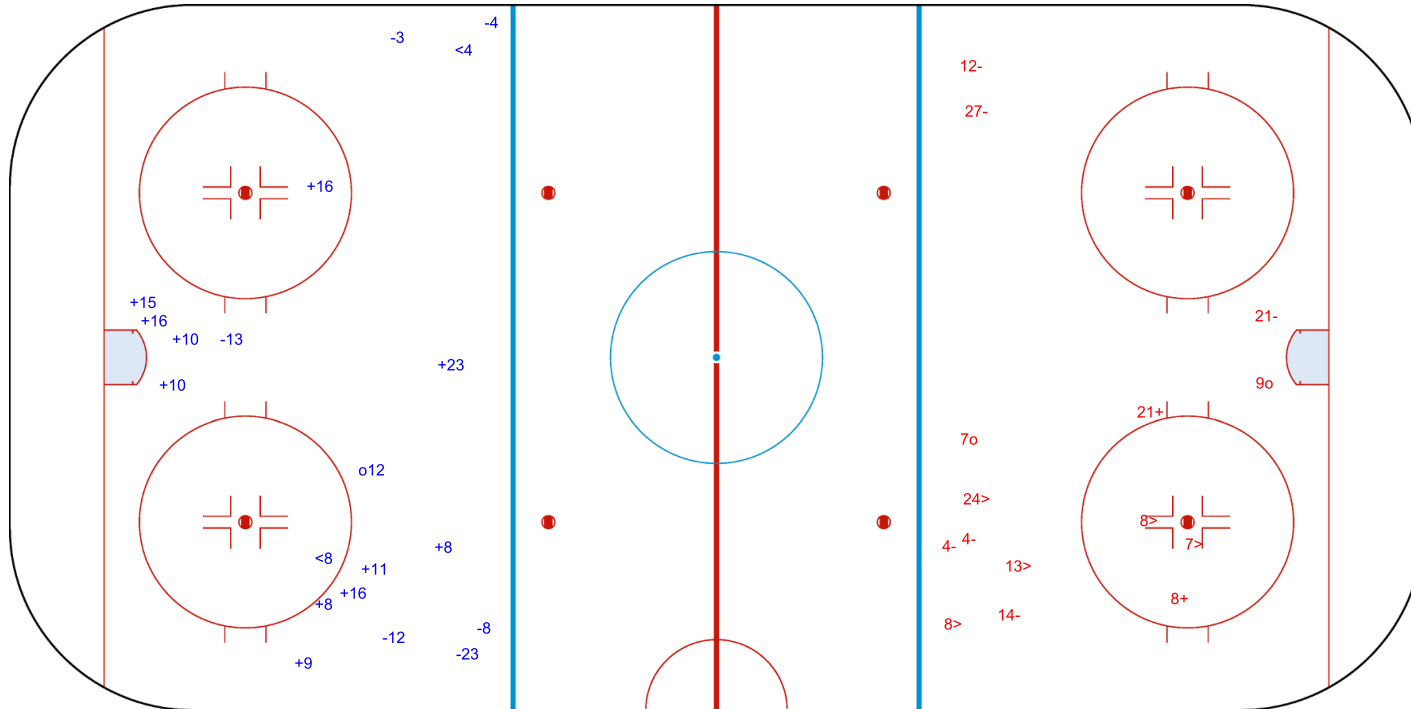

SHOT CHART

ITA - EST

Shots by ITA

Goals (o): 1

SSP (<): 2

SSG (+): 11

SPG (-): 6

o12

GK 29 of EST

1st Period

Shots by EST

Goals (o): 2

SSP (>): 5

SSG (+): 2

SPG (-): 6

o7

o9

GK 20 of ITA

Shots by EST

Goals (o): 1 SSG (+): 15
SSP (<): 5 SPG (-): 4

GK 20 of ITA

ITA → 2nd Period ← EST

Shots by ITA

Goals (o): 1 SSG (+): 15
SSP (>): 4 SPG (-): 5