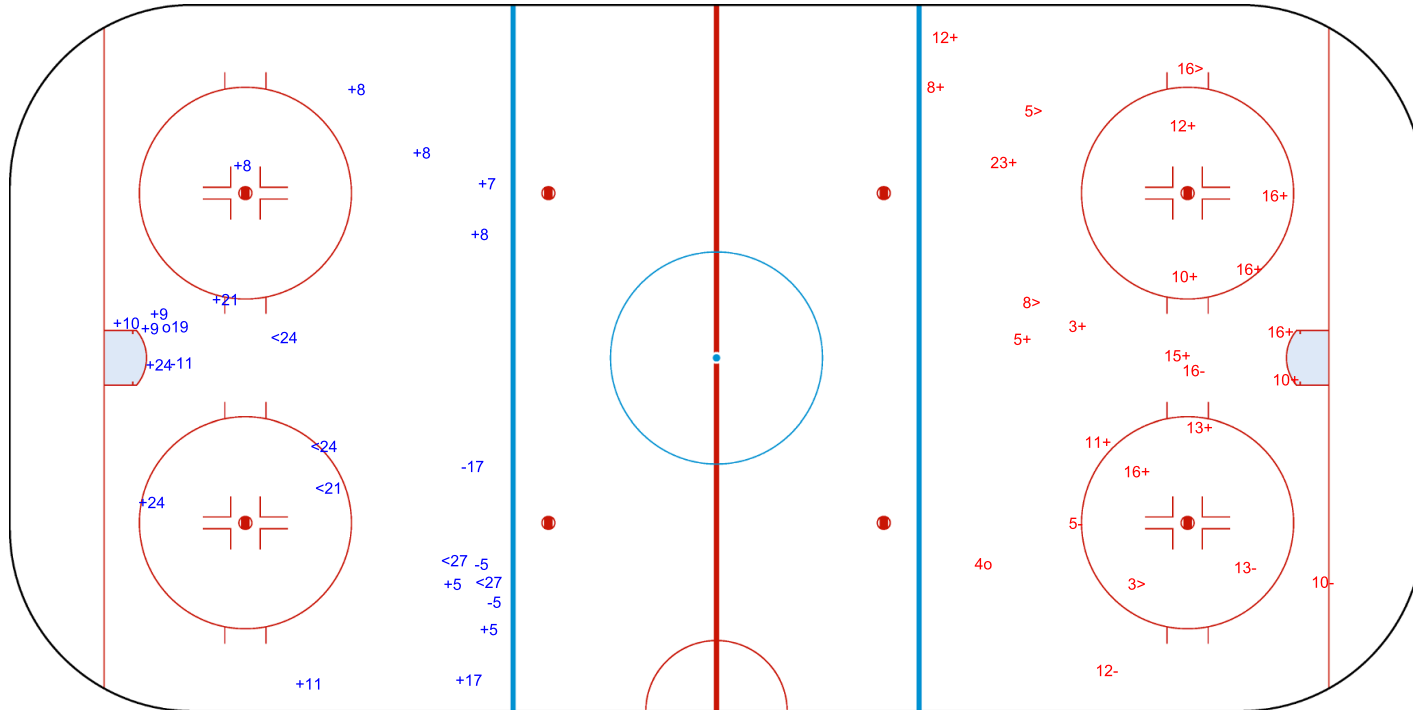

o9

GK 20 of ITA

Shots by EST

Goals (o): 1 SSG (+): 15
SSP (<): 5 SPG (-): 4

GK 20 of ITA

ITA → 2nd Period ← EST

Shots by ITA

Goals (o): 1 SSG (+): 15
SSP (>): 4 SPG (-): 5