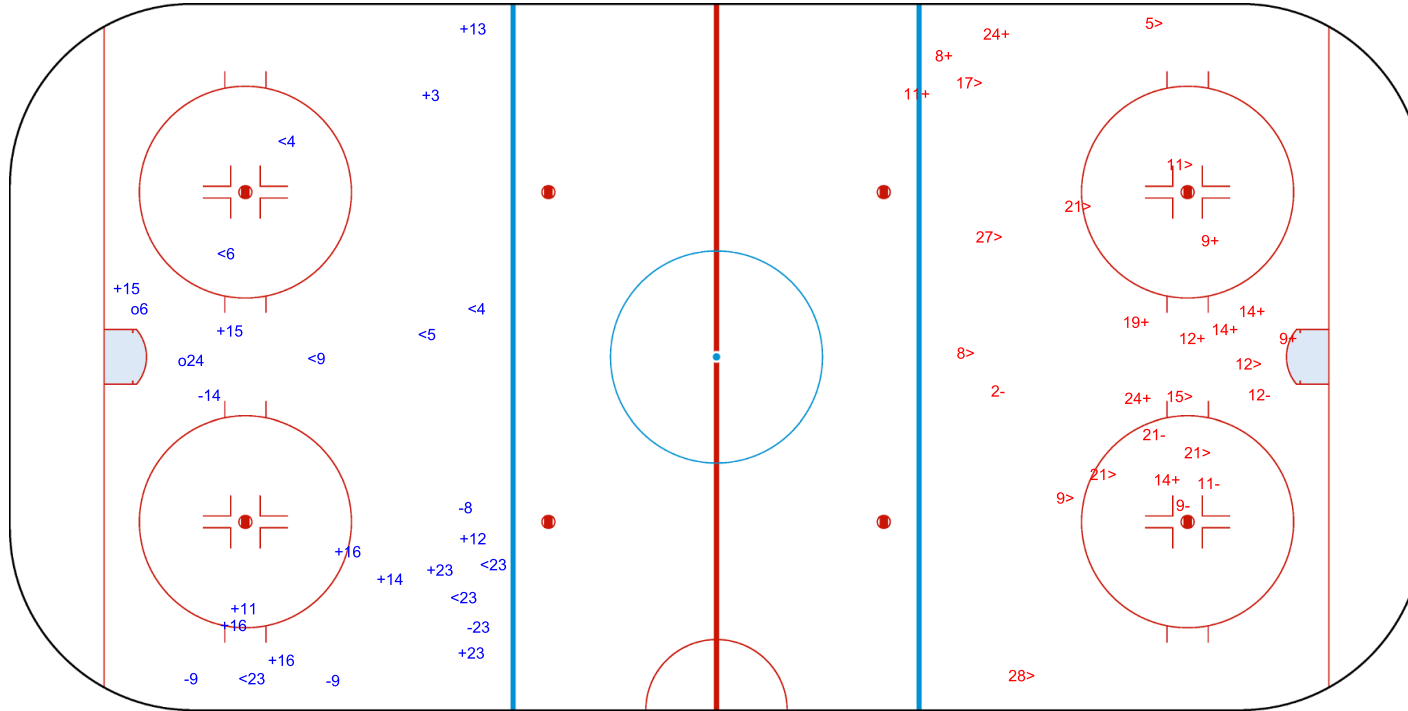

GK 29 of EST

Shots by ITA

Goals (o): 2 SSG (+): 12
SSP (<): 8 SPG (-): 5

GK 29 of EST

3rd Period

Shots by EST

Goals (o): 0 SSG (+): 11
SSP (>): 12 SPG (-): 5

GK 20 of ITA