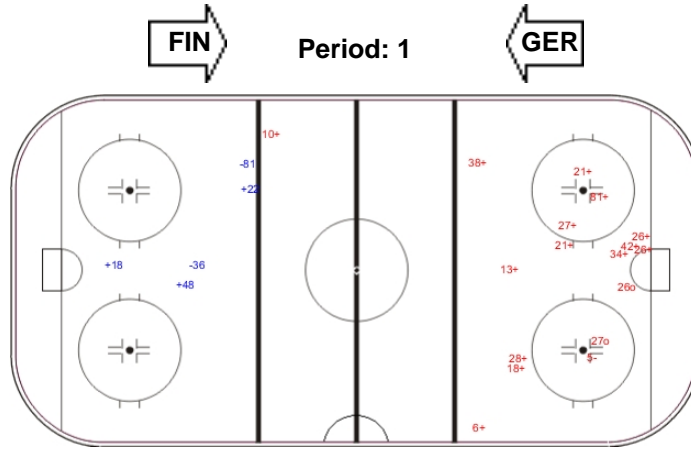

SHOT CHART

GER - FIN

Shots by GER

Goals (o): 0   SSG (+): 3
SSP (-): 0   SPG (-): 2

GK 35 of FIN

Shots by FIN

Goals (o): 2   SSG (+): 6
SSP (-): 0   SPG (-): 3

GK 72 of GER

Shots by GER

Goals (o): 0   SSG (+): 7
SSP (-): 0   SPG (-): 2

GK 35 of FIN

Shots by FIN

Goals (o): 2   SSG (+): 14
SSP (-): 0   SPG (-): 1

GK 72 of GER

Shots by GER

Goals (o): 0   SSG (+): 10
SSP (-): 0   SPG (-): 1

GK 35 of FIN

Shots by FIN

Goals (o): 0   SSG (+): 5
SSP (-): 0   SPG (-): 2

GK 72 of GER

LEGEND

GK Goalkeeper   **SPG** Shots past goal   **SSG** Shots saved by goalkeeper   **SSP** Shots saved by player