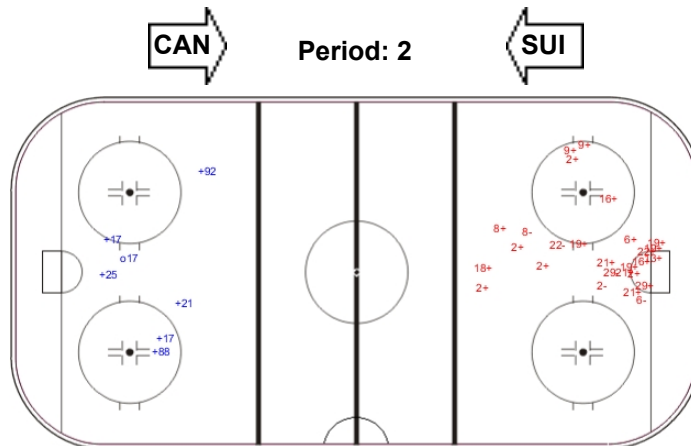

Goals (o): 1    SSG (+): 6  
SSP (<): 0    SPG (-): 0

GK 1 of CAN

Shots by CAN

Goals (o): 0    SSG (+): 22  
SSP (>): 0    SPG (-): 5

GK 41 of SUI

Shots by CAN

Goals (o): 0    SSG (+): 10  
SSP (<): 0    SPG (-): 4