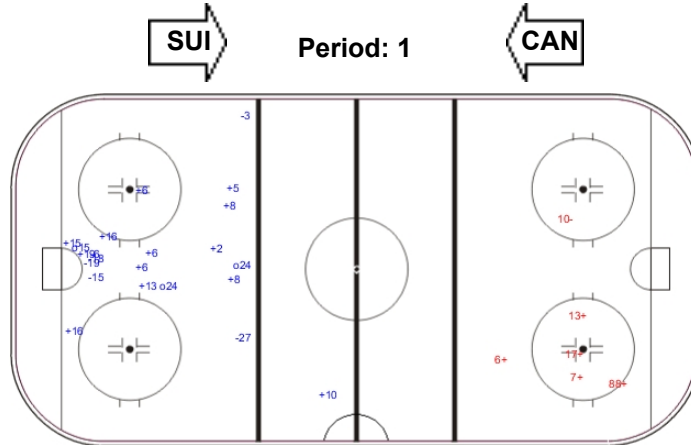

### CAN - SUI

Shots by CAN

Goals (o): 3    SSG (+): 13  
SSP (<): 0    SPG (-): 6

GK 41 of SUI

Shots by SUI

Goals (o): 0    SSG (+): 5  
SSP (>): 0    SPG (-): 1

GK 1 of CAN

Shots by SUI