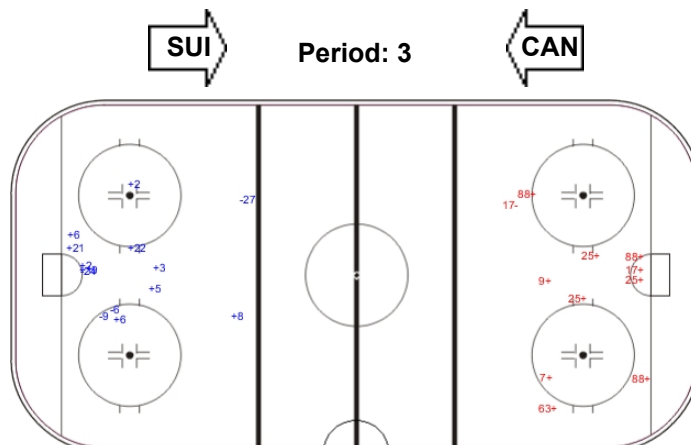

LEGEND

GK Goalkeeper   **SPG** Shots past goal   **SSG** Shots saved by goalkeeper   **SSP** Shots saved by player