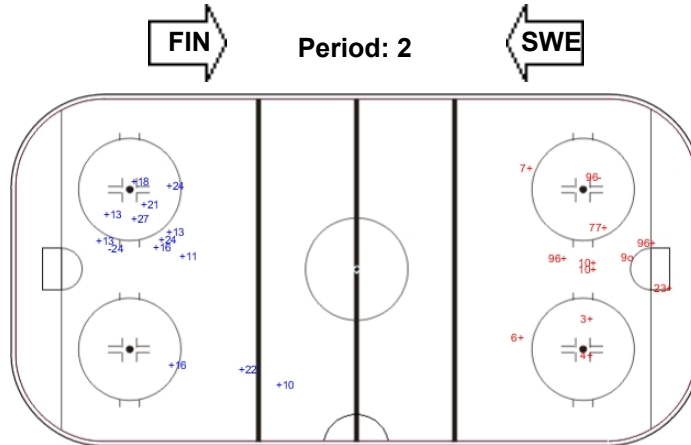

Shots by FIN

Goals (o): 1 SSG (+): 10
SSP (>): 0 SPG (-): 1

GK 35 of SWE

Shots by FIN

Goals (o): 1 SSG (+): 7
SSP (<): 0 SPG (-): 1

GK 35 of SWE