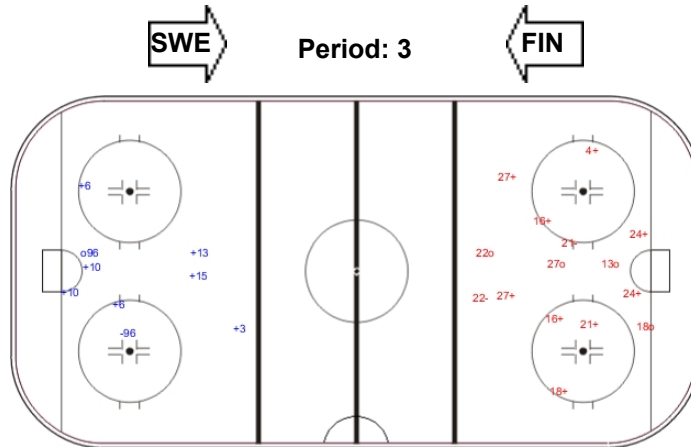

GK 41 of FIN

Shots by FIN

Goals (o): 1 SSG (+): 10
SSP (>): 0 SPG (-): 1

GK 35 of SWE

Shots by FIN

Goals (o): 1 SSG (+): 7
SSP (<): 0 SPG (-): 1

GK 35 of SWE

Shots by SWE