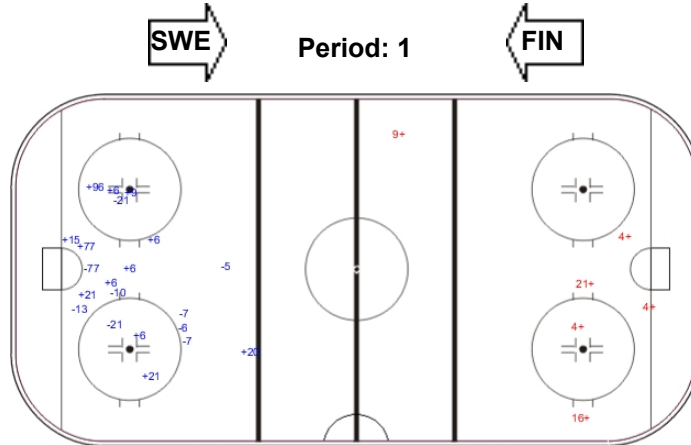

Shots by FIN

Goals (o): 0 SSG (+): 12
SSP (<): 0 SPG (-): 9

GK 35 of SWE

Shots by SWE

Goals (o): 0 SSG (+): 6
SSP (>): 0 SPG (-): 0

GK 41 of FIN

Shots by SWE

Goals (o): 0 SSG (+): 13
SSP (<): 0 SPG (-): 1