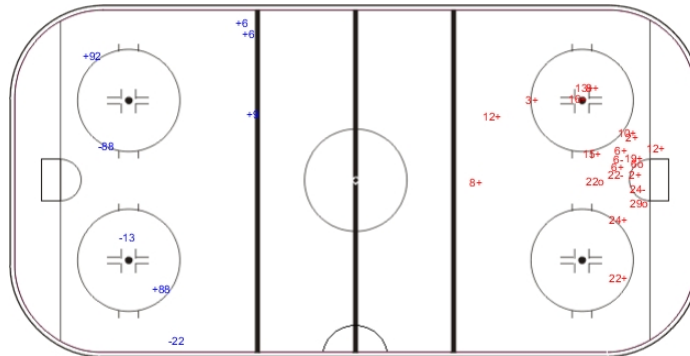

CAN - SUI

Shots by CAN
Goals (o): 2
SSP (<): 0

SSG (+): 27
SPG (-): 5

GK 41 of SUI

SUI → Period: 1 ← CAN

Shots by SUI
Goals (o): 0
SSP (>): 0

SSG (+): 3
SPG (-): 2

GK 32 of CAN

Shots by SUI
Goals (o): 0
SSP (<): 0

SSG (+): 5
SPG (-): 3

GK 32 of CAN

CAN → Period: 2 ← SUI

Shots by CAN
Goals (o): 3
SSP (>): 0

SSG (+): 16
SPG (-): 3

GK 41 of SUI

Shots by CAN
Goals (o): 0
SSP (<): 0