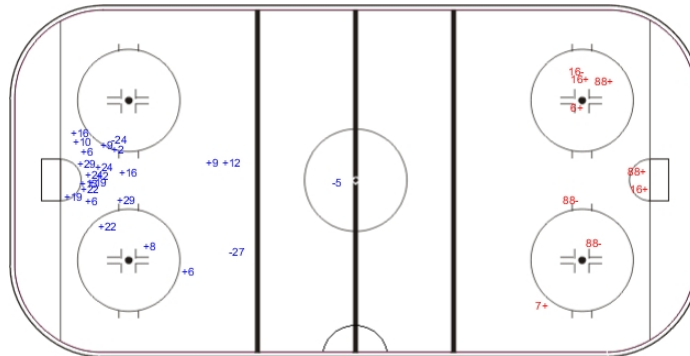

CAN - SUI

Shots by CAN
Goals (o): 2
SSP (<): 0

SSG (+): 27
SPG (-): 5

GK 41 of SUI

SUI → Period: 1 ← CAN

Shots by SUI
Goals (o): 0
SSP (>): 0

SSG (+): 3
SPG (-): 2

GK 32 of CAN

Shots by SUI
Goals (o): 0
SSP (<): 0

SSG (+): 5
SPG (-): 3

GK 32 of CAN

CAN → Period: 2 ← SUI

Shots by CAN
Goals (o): 3
SSP (>): 0

SSG (+): 16
SPG (-): 3

GK 41 of SUI

Shots by CAN
Goals (o): 0
SSP (<): 0

SSG (+): 21
SPG (-): 3

GK 41 of SUI

SUI → Period: 3 ← CAN

Shots by SUI
Goals (o): 0
SSP (>): 0

SSG (+): 6
SPG (-): 3

GK 32 of CAN

LEGEND

GK Goalkeeper