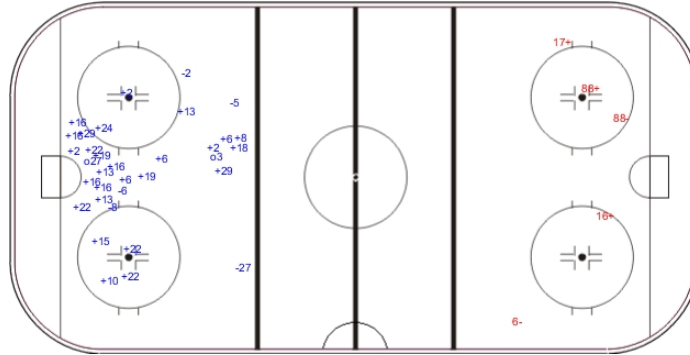

CAN - SUI

Shots by CAN
Goals (o): 2
SSP (<): 0

SSG (+): 27
SPG (-): 5

GK 41 of SUI

SUI → Period: 1 ← CAN

Shots by SUI
Goals (o): 0
SSP (>): 0

SSG (+): 3
SPG (-): 2

GK 32 of CAN

Shots by SUI
Goals (o): 0
SSP (<): 0

SSG (+): 5
SPG (-): 3

GK 32 of CAN

CAN → Period: 2 ← SUI

Shots by CAN
Goals (o): 3
SSP (>): 0

SSG (+): 16
SPG (-): 3

GK 41 of SUI

Shots by CAN
Goals (o): 0
SSP (<): 0