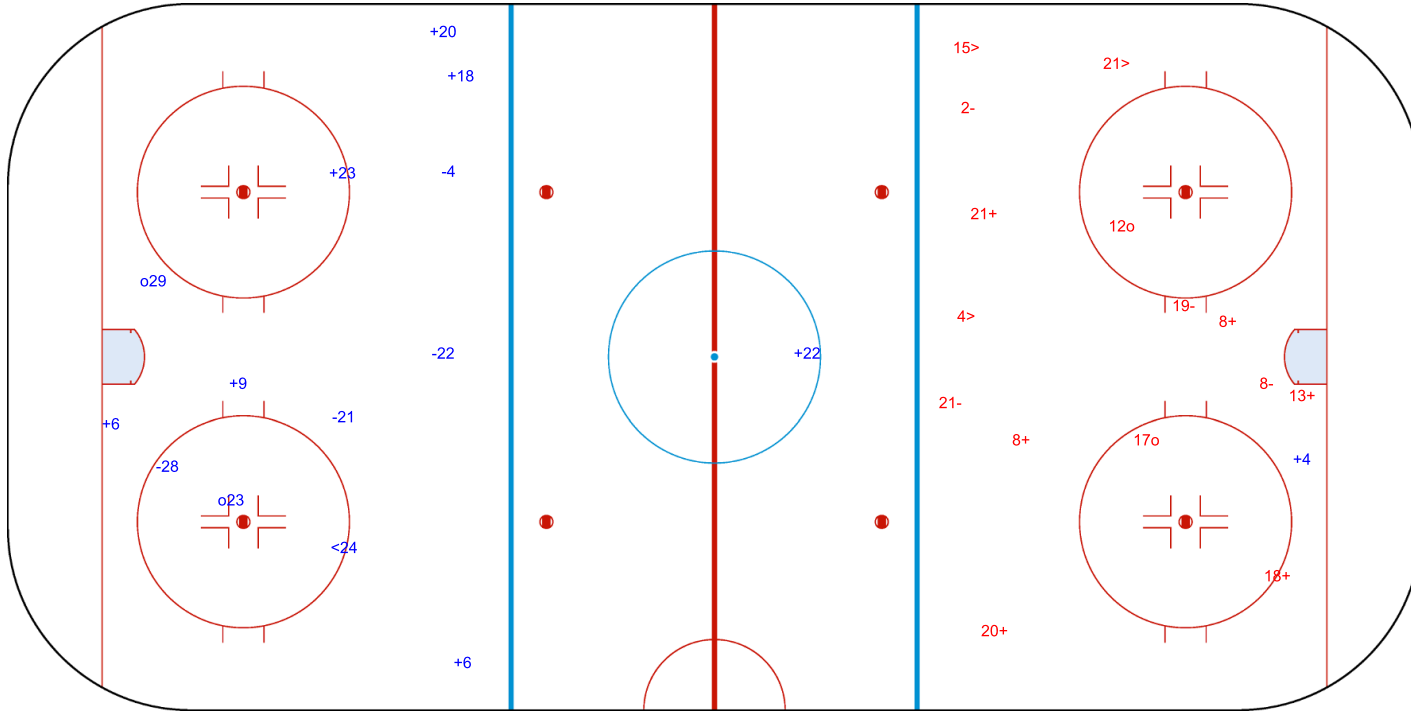

Shots by SWE

Goals (o): 2   SSG (+): 8
SSP (<): 1   SPG (-): 4

GK 29 of SUI

SUI → 3rd Period ← SWE

Shots by SUI

Goals (o): 2   SSG (+): 6
SSP (>): 3   SPG (-): 4

GK 1 of SWE

Legend:
GK Goalkeeper   **SPG** Shots past goal   **SSG** Shots saved by goalkeeper   **SSP** Shots saved by player