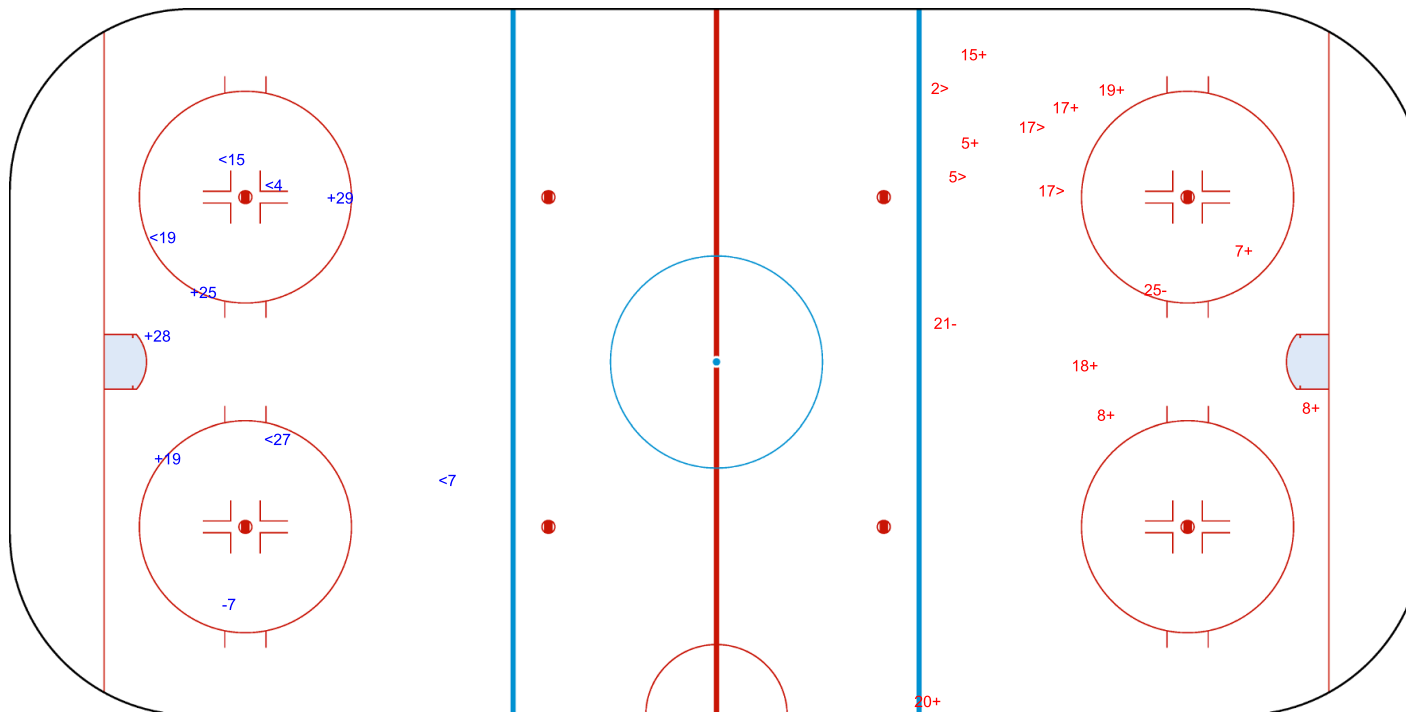

SHOT CHART  
SWE - SUI

Shots by SWE  
Goals (o): 0  
SSG (+): 4  
SSP (-): 5  
SPG (-): 1

GK 29 of SUI

1st Period

Shots by SUI  
Goals (o): 0  
SSP (>): 4  
SSG (+): 9  
SPG (-): 2

GK 1 of SWE

Shots by SUI  
Goals (o): 0  
SSP (<): 0  
SSG (+): 6  
SPG (-): 7

GK 1 of SWE

SWE → 2nd Period ← SUI

Shots by SWE  
Goals (o): 1  
SSP (>): 6  
SSG (+): 14  
SPG (-): 5

GK 29 of SUI

Shots by SWE

Goals (o): 2    SSG (+): 8  
SSP (<): 1    SPG (-): 4

GK 29 of SUI

SUI → 3rd Period ← SWE