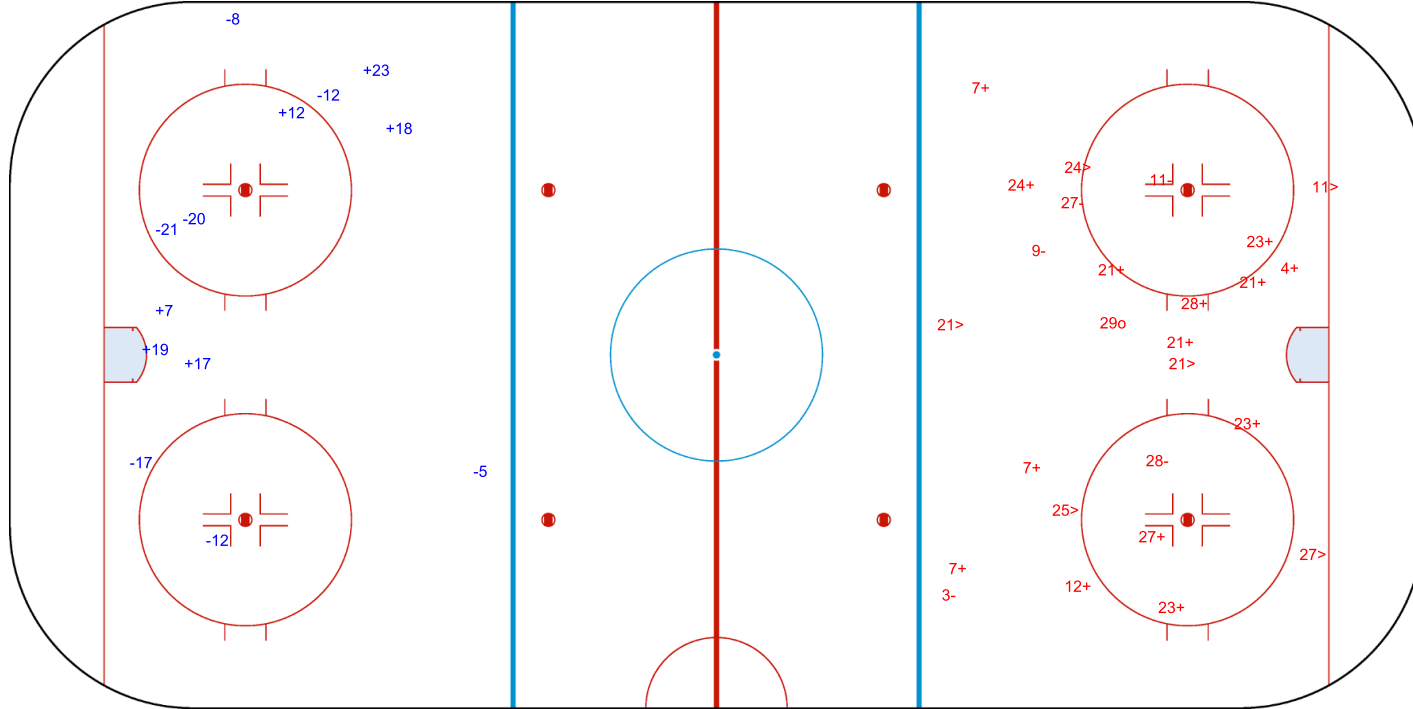

SHOT CHART  
SWE - SUI

Shots by SWE  
Goals (o): 0  
SSG (+): 4  
SSP (-): 5  
SPG (-): 1

GK 29 of SUI

1st Period

Shots by SUI  
Goals (o): 0  
SSP (>): 4  
SSG (+): 9  
SPG (-): 2

GK 1 of SWE

Shots by SUI  
Goals (o): 0  
SSP (<): 0  
SSG (+): 6  
SPG (-): 7

GK 1 of SWE

SWE → 2nd Period ← SUI

Shots by SWE  
Goals (o): 1  
SSP (>): 6  
SSG (+): 14  
SPG (-): 5

GK 29 of SUI

Shots by SWE

Goals (o): 2    SSG (+): 8  
SSP (<): 1    SPG (-): 4

GK 29 of SUI

SUI → 3rd Period ← SWE