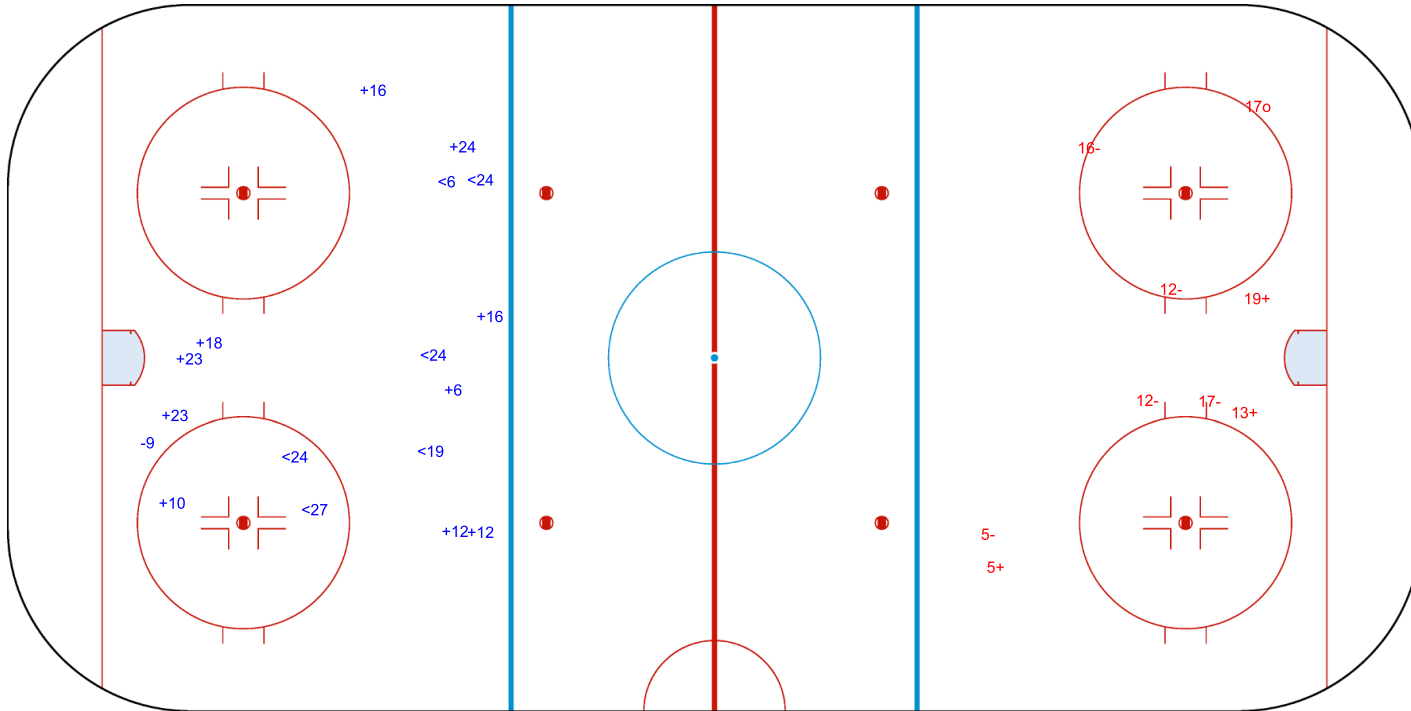

SHOT CHART

LTU - GBR

1st Period

Shots by LTU
Goals (o): 0
SSP (<): 6
SSG (+): 10
SPG (-): 1

GK 1 of GBR

Shots by GBR
Goals (o): 1
SSP (>): 0
SSG (+): 3
SPG (-): 5

GK 20 of LTU

Shots by GBR

Goals (o): 0 SSG (+): 7
SSP (<): 2 SPG (-): 3

GK 20 of LTU

2nd Period

Shots by LTU

Goals (o): 4 SSG (+): 18
SSP (>): 6 SPG (-): 3

GK 1 of GBR

Shots by LTU
Goals (o): 2
SSP (<): 3
SSG (+): 8
SPG (-): 2

GK 1 of GBR