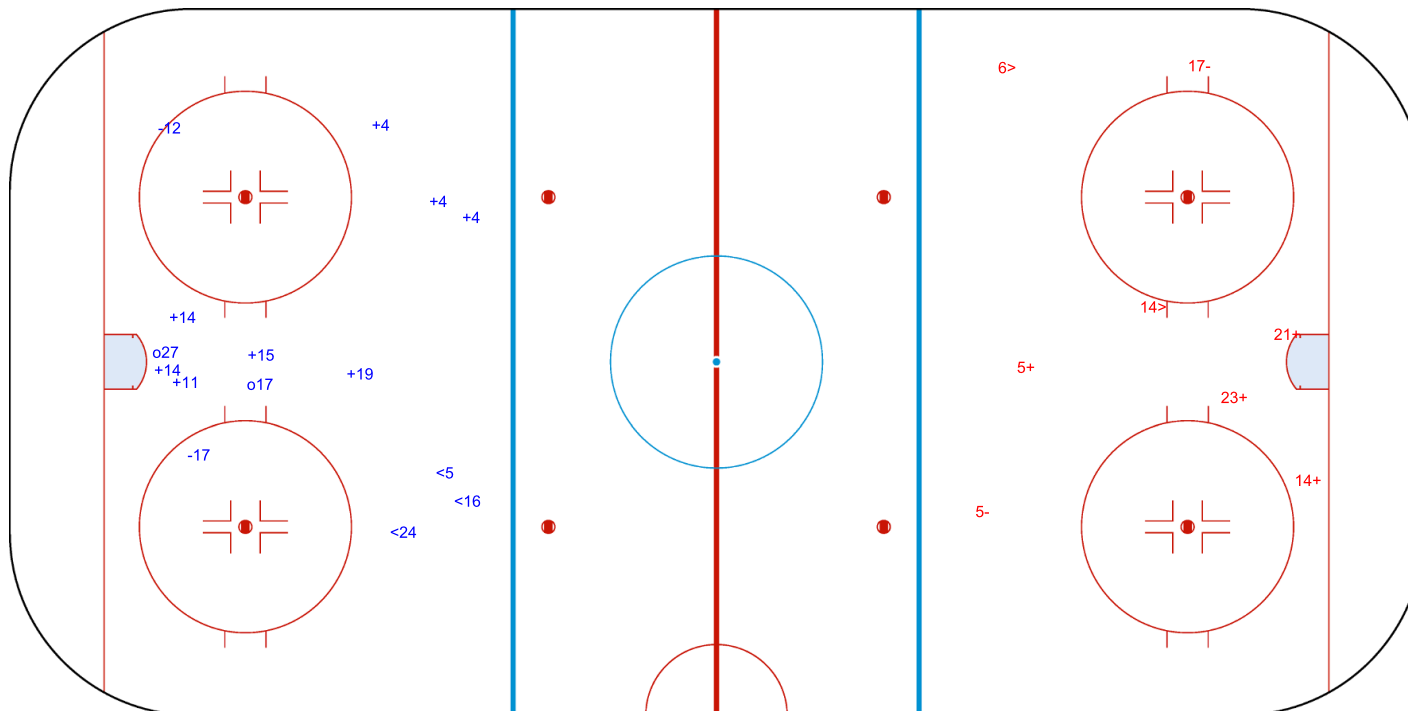

Goals (o): 0 SSG (+): 7
SSP (<): 2 SPG (-): 3

GK 20 of LTU

2nd Period

Shots by LTU

Goals (o): 4 SSG (+): 18
SSP (>): 6 SPG (-): 3

GK 1 of GBR

Shots by LTU
Goals (o): 2
SSP (<): 3
SSG (+): 8
SPG (-): 2

GK 1 of GBR

GK 25 of GBR

3rd Period

Shots by GBR
Goals (o): 0
SSP (>): 2
SSG (+): 4
SPG (-): 2

GK 20 of LTU

Legend:
GK Goalkeeper **SPG** Shots past goal **SSG** Shots saved by goalkeeper **SSP** Shots saved by player