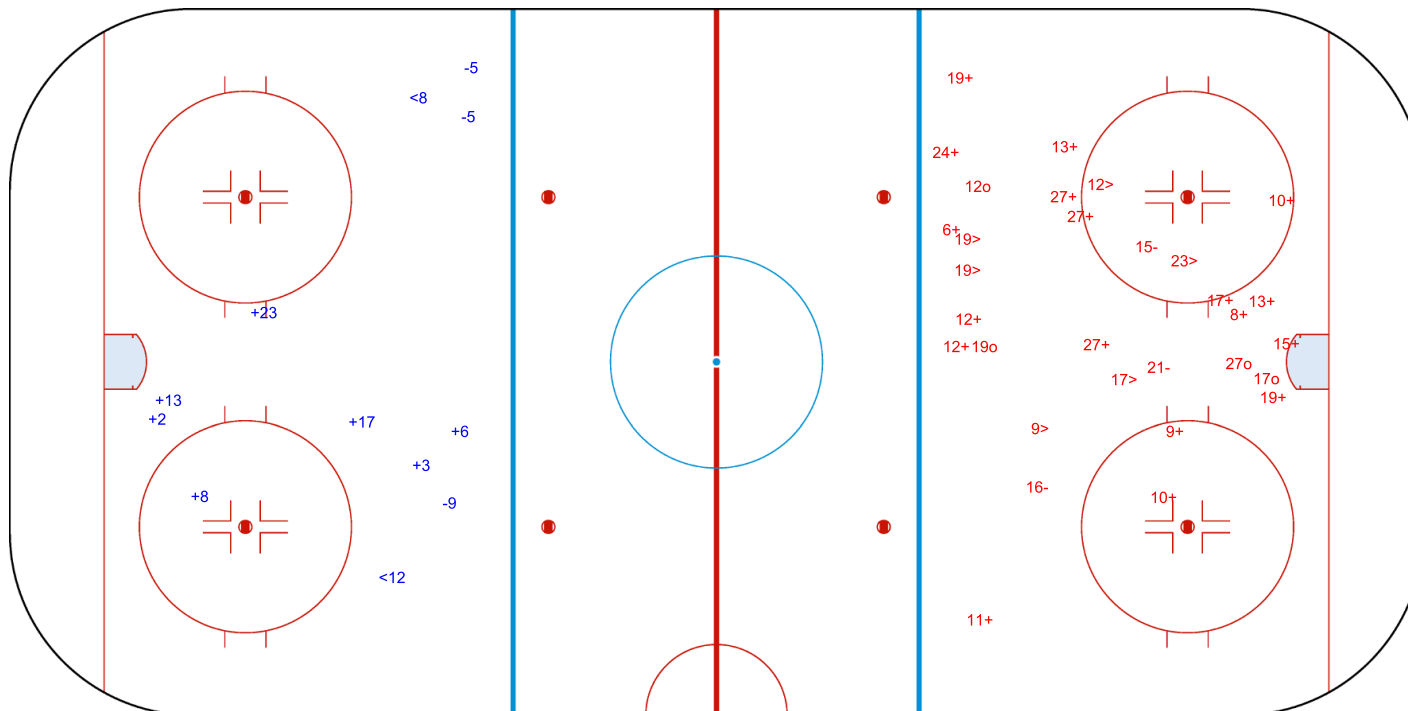

SHOT CHART

LTU - GBR

1st Period

Shots by LTU
Goals (o): 0
SSP (<): 6
SSG (+): 10
SPG (-): 1

GK 1 of GBR

Shots by GBR
Goals (o): 1
SSP (>): 0
SSG (+): 3
SPG (-): 5

GK 20 of LTU

Shots by GBR

Goals (o): 0 SSG (+): 7
SSP (<): 2 SPG (-): 3

GK 20 of LTU

2nd Period

Shots by LTU

Goals (o): 4 SSG (+): 18
SSP (>): 6 SPG (-): 3

GK 1 of GBR

Shots by LTU
Goals (o): 2
SSP (<): 3
SSG (+): 8
SPG (-): 2

GK 1 of GBR