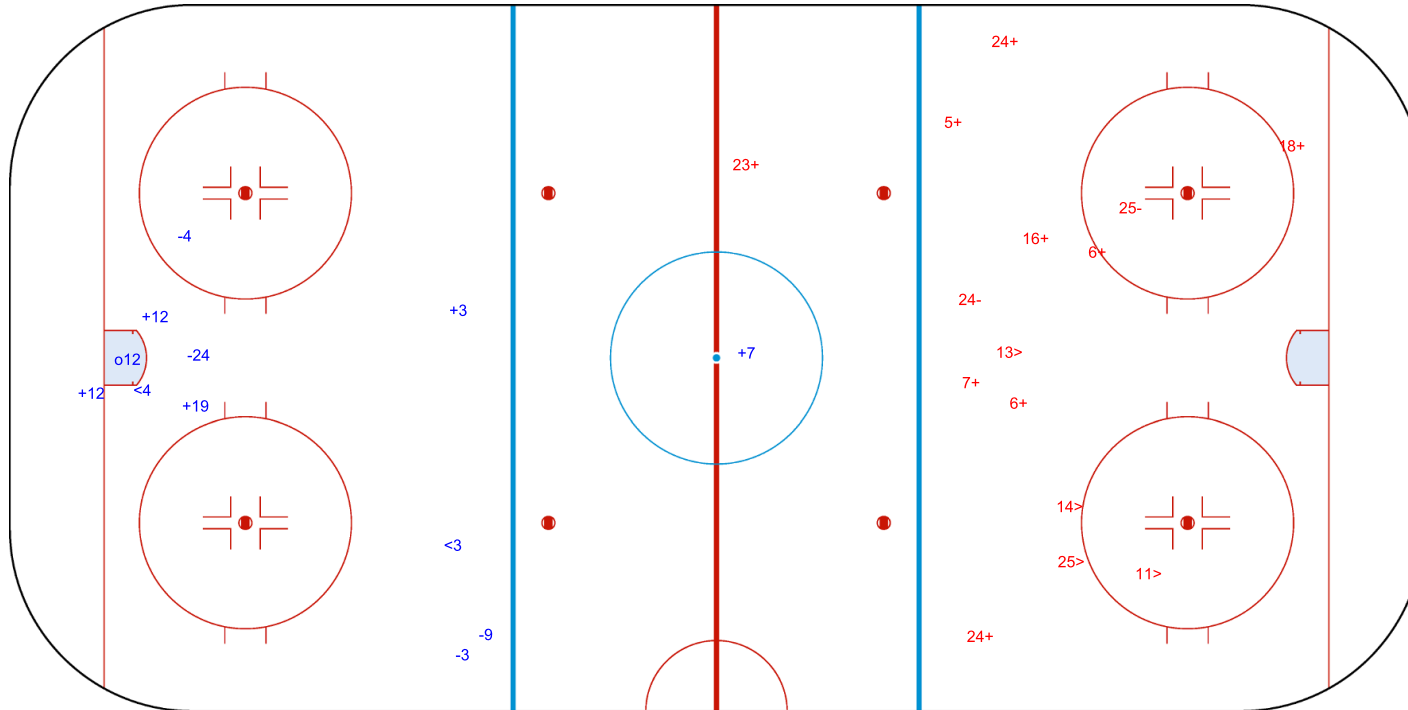

Shots by ISL

Goals (o): 1    SSG (+): 19  
SSP (<): 6    SPG (-): 4

2nd Period

Shots by GEO

Goals (o): 1    SSG (+): 8  
SSP (>): 5    SPG (-): 4

GK 25 of GEO

GK 20 of ISL

Shots by GEO

Goals (o): 1    SSG (+): 5  
SSP (<): 2    SPG (-): 4

GK 20 of ISL

ENG

3rd Period

Shots by ISL

Goals (o): 0    SSG (+): 9  
SSP (>): 4    SPG (-): 2

GK 25 of GEO

Legend:	
<b>ENG</b>	Empty net goal
<b>GK</b>	Goalkeeper
<b>SPG</b>	Shots past goal
<b>SSG</b>	Shots saved by goalkeeper
<b>SSP</b>	Shots saved by player