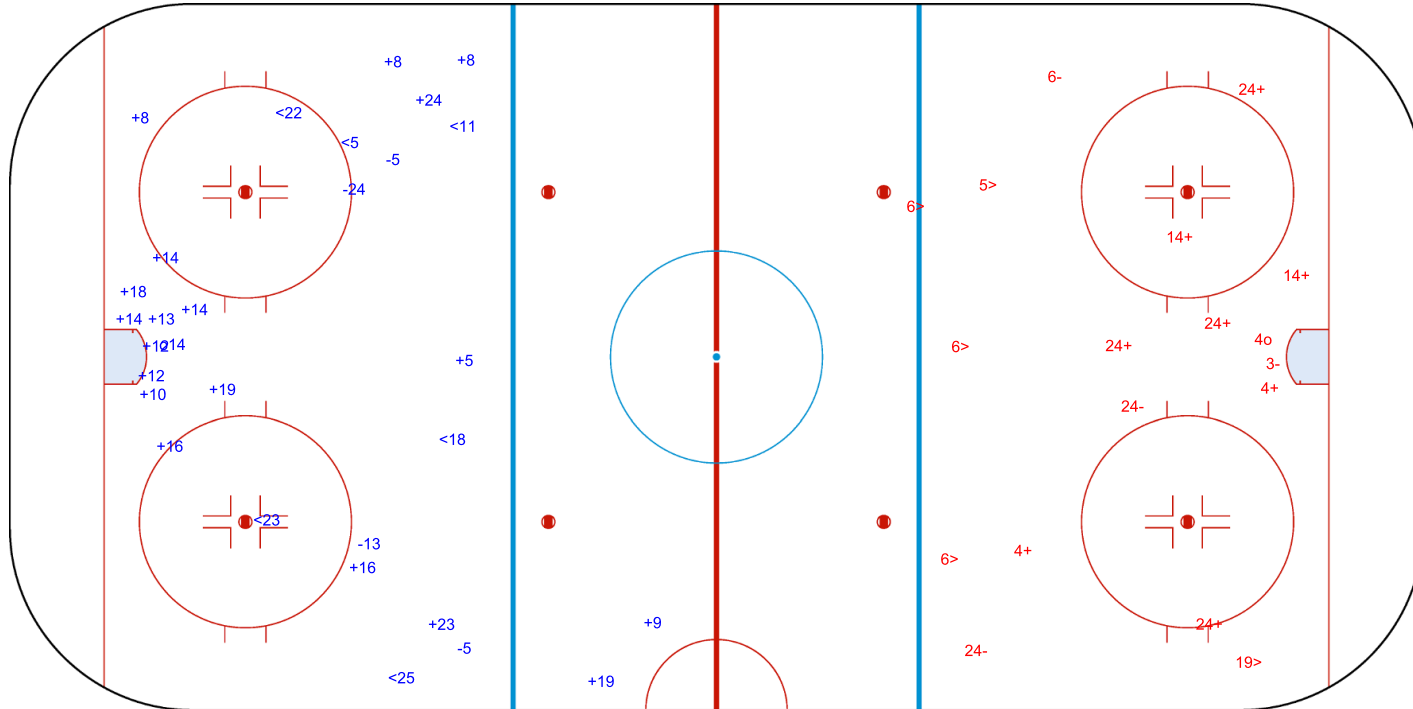

SHOT CHART  
GEO - ISL

Shots by GEO  
Goals (o): 2    SSG (+): 7  
SSP (<): 4    SPG (-): 5

GK 20 of ISL

ISL → 1st Period ← GEO

Shots by ISL  
Goals (o): 0    SSG (+): 5  
SSP (>): 3    SPG (-): 2

GK 25 of GEO

Shots by ISL

Goals (o): 1    SSG (+): 19  
SSP (<): 6    SPG (-): 4

2nd Period

Shots by GEO

Goals (o): 1    SSG (+): 8  
SSP (>): 5    SPG (-): 4

GK 25 of GEO

GK 20 of ISL

Shots by GEO