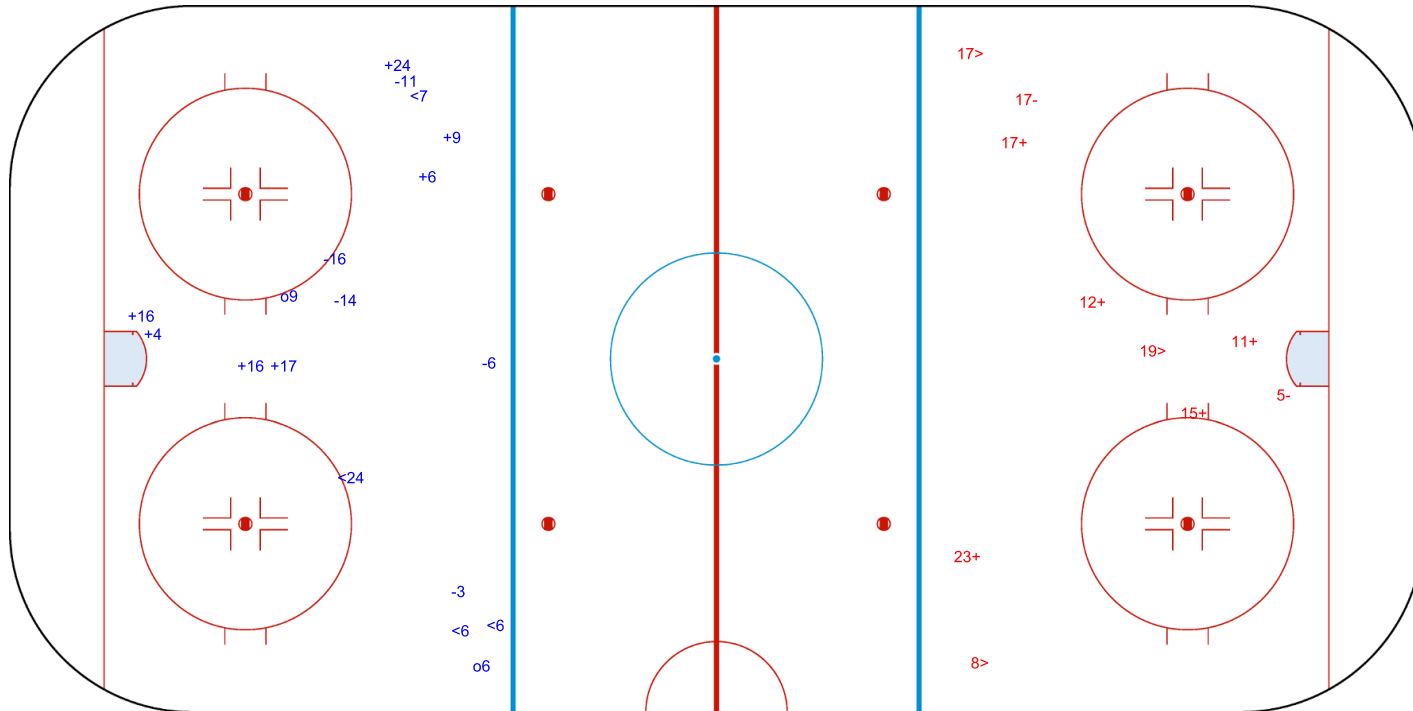

SHOT CHART  
GEO - ISL

Shots by GEO  
Goals (o): 2    SSG (+): 7  
SSP (<): 4    SPG (-): 5

GK 20 of ISL

ISL → 1st Period ← GEO

Shots by ISL  
Goals (o): 0    SSG (+): 5  
SSP (>): 3    SPG (-): 2

GK 25 of GEO

Shots by ISL

Goals (o): 1    SSG (+): 19  
SSP (<): 6    SPG (-): 4

2nd Period

Shots by GEO

Goals (o): 1    SSG (+): 8  
SSP (>): 5    SPG (-): 4

GK 25 of GEO

GK 20 of ISL

Shots by GEO