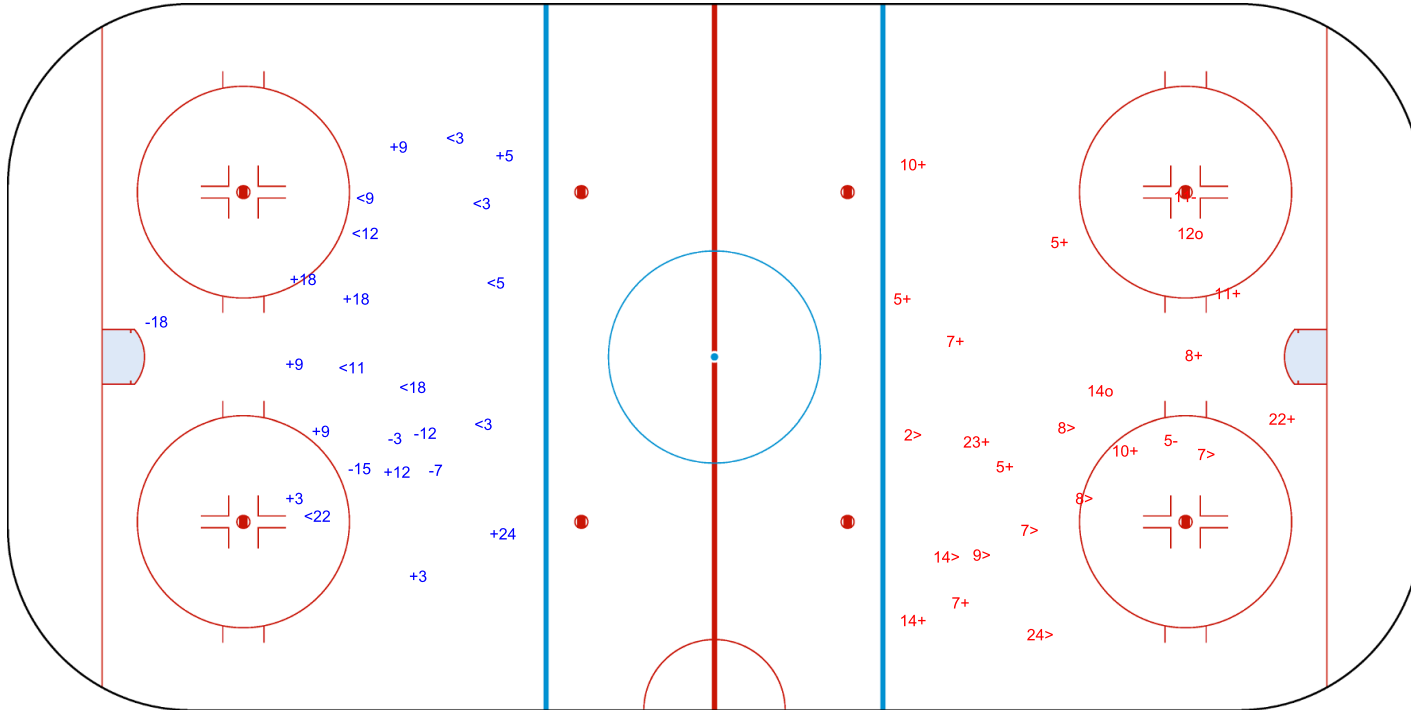

SHOT CHART
JPN - SLO

Shots by JPN
Goals (o): 0
SSP (<): 9
SSG (+): 10
SPG (-): 5

GK 1 of SLO

SLO → Period: 1 ← JPN

Shots by SLO
Goals (o): 2
SSP (>): 8
SSG (+): 12
SPG (-): 2

GK 25 of JPN

Shots by JPN
Goals (o): 1 SSG (+): 6
SSP (<): 1 SPG (-): 1

GK 1 of SLO

SLO Period: 3 JPN

Shots by SLO
Goals (o): 4 SSG (+): 8
SSP (>): 2 SPG (-): 2

GK 25 of JPN

Legend:					
GK	Goalkeeper	SPG	Shots past goal	SSG	Shots saved by goalkeeper
		SSP	Shots saved by player		