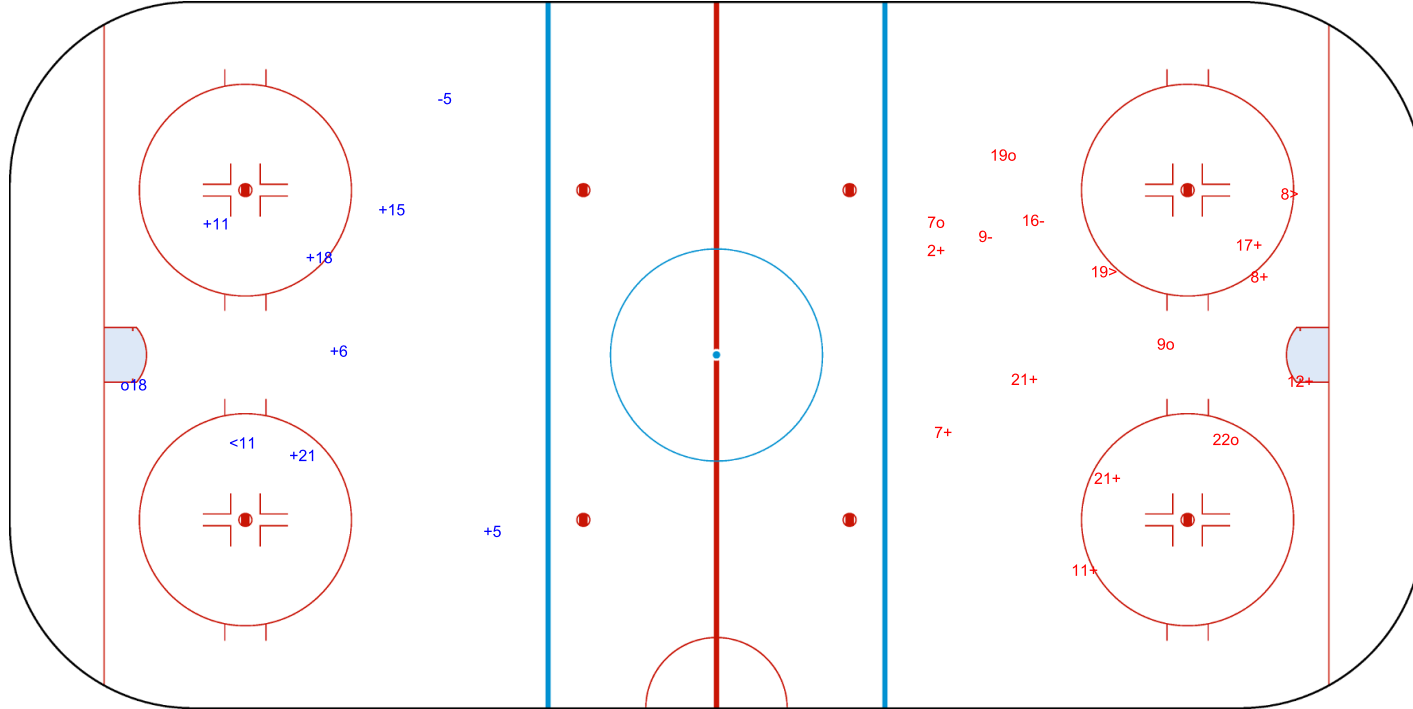

SHOT CHART
JPN - SLO

Shots by JPN
Goals (o): 0
SSP (<): 9
SSG (+): 10
SPG (-): 5

GK 1 of SLO

SLO → Period: 1 ← JPN

Shots by SLO
Goals (o): 2
SSP (>): 8
SSG (+): 12
SPG (-): 2

GK 25 of JPN

Shots by JPN
Goals (o): 1 SSG (+): 6
SSP (<): 1 SPG (-): 1

GK 1 of SLO

SLO Period: 3 JPN

Shots by SLO
Goals (o): 4 SSG (+): 8
SSP (>): 2 SPG (-): 2

GK 25 of JPN

Legend:					
GK	Goalkeeper	SPG	Shots past goal	SSG	Shots saved by goalkeeper
		SSP	Shots saved by player		