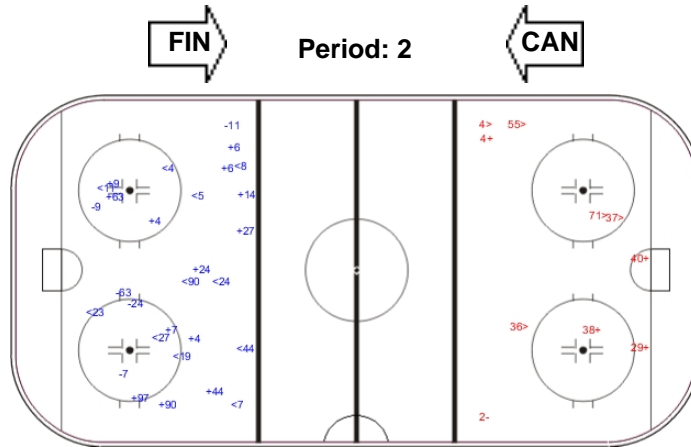

ICE HOCKEY
WORLD
CHAMPIONSHIP
RUSSIA
Moscow - St. Petersburg

ICE PALACE

SUN 22 MAY 2016
START TIME 20:45

IIHF ICE HOCKEY WORLD CHAMPIONSHIP

GOLD MEDAL GAME, GAME 64

ICE HOCKEY

SHOT CHART

FIN - CAN

Shots by FIN

Goals (o): 0   SSG (+): 7
SSP (-): 6   SPG (-): 3

GK 33 of CAN

Shots by CAN

Goals (o): 0   SSG (+): 13
SSP (-): 11   SPG (-): 5

GK 19 of FIN

Shots by FIN

Goals (o): 0   SSG (+): 5
SSP (-): 3   SPG (-): 3

GK 33 of CAN

Shots by CAN

Goals (o): 1   SSG (+): 9
SSP (-): 9   SPG (-): 6

GK 19 of FIN

Shots by FIN

Goals (o): 0   SSG (+): 4
SSP (-): 5   SPG (-): 1

GK 33 of CAN

Shots by CAN

Goals (o): 1   SSG (+): 9
SSP (-): 5   SPG (-): 1

GK 19 of FIN

ENG

LEGEND

ENG Empty net goal   **GK** Goalkeeper   **SPG** Shots past goal   **SSG** Shots saved by goalkeeper   **SSP** Shots saved by player