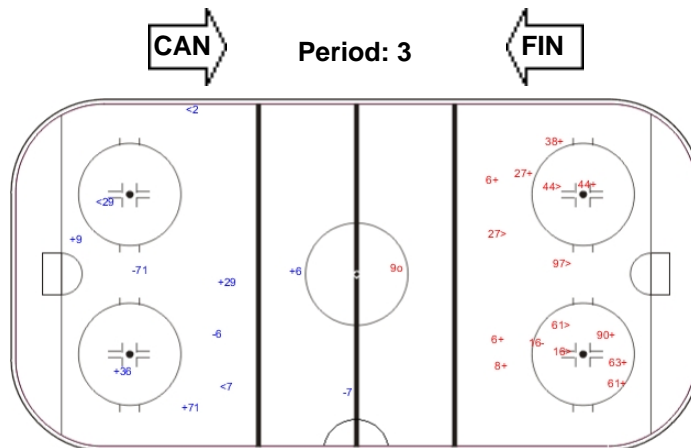

ICE HOCKEY
WORLD
CHAMPIONSHIP
RUSSIA
Moscow - St. Petersburg

ICE PALACE

SUN 22 MAY 2016
START TIME 20:45

IIHF ICE HOCKEY WORLD CHAMPIONSHIP

GOLD MEDAL GAME, GAME 64

ICE HOCKEY

SHOT CHART

FIN - CAN

Shots by FIN

Goals (o): 0   SSG (+): 7
SSP (-): 6   SPG (-): 3

GK 33 of CAN

Shots by CAN

Goals (o): 0   SSG (+): 13
SSP (-): 11   SPG (-): 5

GK 19 of FIN

Shots by FIN

Goals (o): 0   SSG (+): 5
SSP (-): 3   SPG (-): 3

GK 33 of CAN

Shots by CAN

Goals (o): 1   SSG (+): 9
SSP (-): 9   SPG (-): 6

GK 19 of FIN

Shots by FIN

Goals (o): 0   SSG (+): 4
SSP (-): 5   SPG (-): 1

GK 33 of CAN

Shots by CAN

Goals (o): 1   SSG (+): 9
SSP (-): 5   SPG (-): 1

GK 19 of FIN

ENG

LEGEND

ENG Empty net goal   **GK** Goalkeeper   **SPG** Shots past goal   **SSG** Shots saved by goalkeeper   **SSP** Shots saved by player