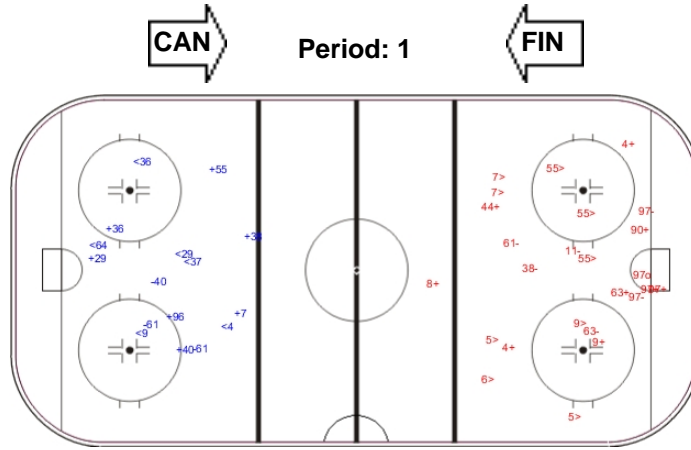

ICE HOCKEY
WORLD
CHAMPIONSHIP
RUSSIA
Moscow - St. Petersburg

ICE PALACE

SUN 22 MAY 2016
START TIME 20:45

IIHF ICE HOCKEY WORLD CHAMPIONSHIP

GOLD MEDAL GAME, GAME 64

ICE HOCKEY

SHOT CHART

FIN - CAN

Shots by FIN

Goals (o): 0   SSG (+): 7
SSP (-): 6   SPG (-): 3

GK 33 of CAN

Shots by CAN

Goals (o): 0   SSG (+): 13
SSP (-): 11   SPG (-): 5

GK 19 of FIN

Shots by FIN

Goals (o): 0   SSG (+): 5
SSP (-): 3   SPG (-): 3

GK 33 of CAN

Shots by CAN

Goals (o): 1   SSG (+): 9
SSP (-): 9   SPG (-): 6

GK 19 of FIN

Shots by FIN

Goals (o): 0   SSG (+): 4
SSP (-): 5   SPG (-): 1

GK 33 of CAN

Shots by CAN

Goals (o): 1   SSG (+): 9
SSP (-): 5   SPG (-): 1

GK 19 of FIN

ENG

LEGEND

ENG Empty net goal   **GK** Goalkeeper   **SPG** Shots past goal   **SSG** Shots saved by goalkeeper   **SSP** Shots saved by player