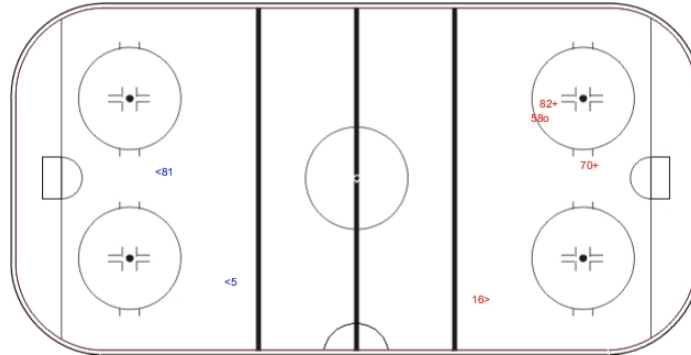

ICE PALACE

ICE HOCKEY

IIHF ICE HOCKEY WORLD CHAMPIONSHIP

PRELIMINARY ROUND - GROUP A, GAME 21

ICE HOCKEY
WORLD
CHAMPIONSHIP
RUSSIA

TUE 10 MAY 2016
START TIME 16:15

Moscow - St. Petersburg

Shots by DEN

Goals (o): 0

SSG (+): 0

SSP (-): 2

SPG (-): 0

GK 20 of SUI

Overtime

Shots by SUI

Goals (o): 1

SSG (+): 2

SSP (-): 1

SPG (-): 0

GK 32 of DEN

LEGEND

GK Goalkeeper

SPG Shots past goal

SSG Shots saved by goalkeeper

SSP Shots saved by player