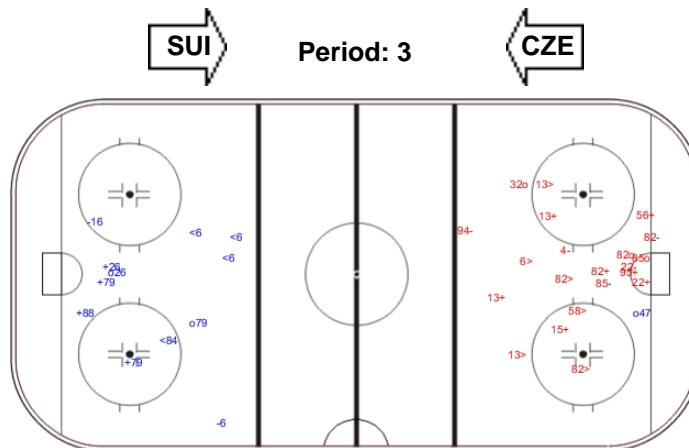

Shots by SUI

Goals (o): 3   SSG (+): 7
SSP (>): 6   SPG (-): 5

LEGEND

ENG Empty net goal   GK Goalkeeper   SPG Shots past goal   SSG Shots saved by goalkeeper   SSP Shots saved by player