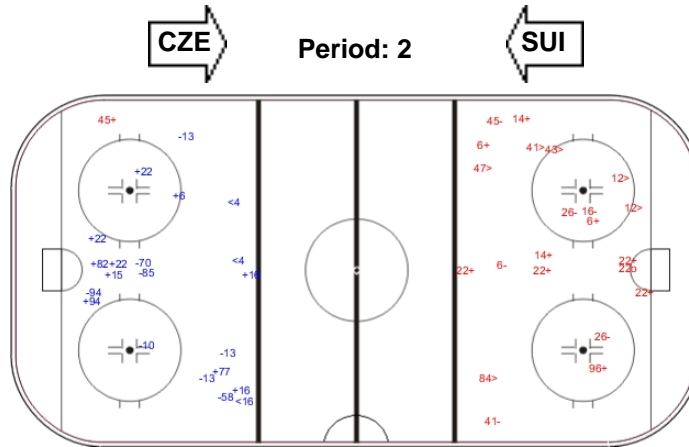

Shots by CZE

Goals (o): 1 SSG (+): 12
SSP (-): 3 SPG (-): 8

Shots by SUI

Goals (o): 1 SSG (+): 2
SSP (>): 4 SPG (-): 3

Shots by SUI

Goals (o): 0 SSG (+): 10
SSP (-): 3 SPG (-): 8

Shots by CZE

Goals (o): 1 SSG (+): 10
SSP (>): 6 SPG (-): 6