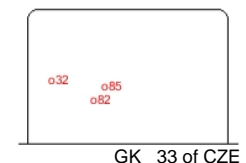

Shots by SUI

Goals (o): 3   SSG (+): 7
SSP (>): 6   SPG (-): 5