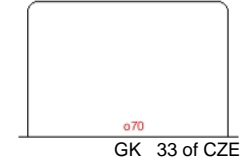

Shots by SUI

Goals (o): 1   SSG (+): 2
SSP (>): 4   SPG (-): 3