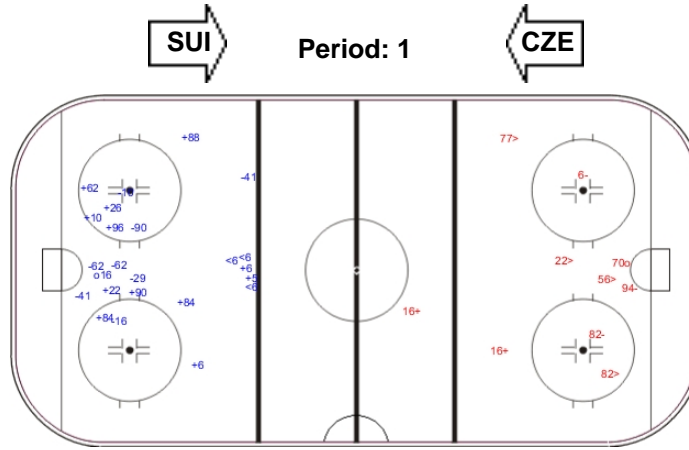

ICE HOCKEY
WORLD
CHAMPIONSHIP
RUSSIA
Moscow - St. Petersburg

ICE PALACE

TUE 17 MAY 2016
START TIME 12:15

ICE HOCKEY

IIHF ICE HOCKEY WORLD CHAMPIONSHIP
PRELIMINARY ROUND - GROUP A, GAME 51

SHOT CHART

CZE - SUI

Shots by CZE

Goals (o): 1   SSG (+): 12
SSP (-): 3   SPG (-): 8

Shots by SUI

Goals (o): 1   SSG (+): 2
SSP (>): 4   SPG (-): 3

Shots by SUI

Goals (o): 0   SSG (+): 10
SSP (-): 3   SPG (-): 8