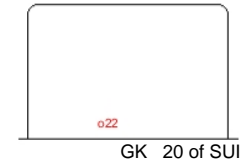

Shots by CZE

Goals (o): 1 SSG (+): 12
SSP (-): 3 SPG (-): 8

Shots by SUI

Goals (o): 1 SSG (+): 2
SSP (>): 4 SPG (-): 3

Shots by SUI

Goals (o): 0 SSG (+): 10
SSP (-): 3 SPG (-): 8

Shots by CZE

Goals (o): 1 SSG (+): 10
SSP (>): 6 SPG (-): 6