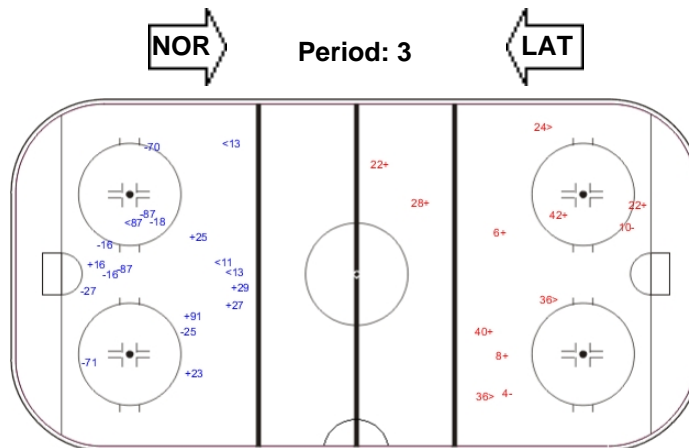

Shots by NOR

Goals (o): 0   SSG (+): 7
SSP (>): 3   SPG (-): 2

LEGEND

GK Goalkeeper   **SPG** Shots past goal   **SSG** Shots saved by goalkeeper   **SSP** Shots saved by player