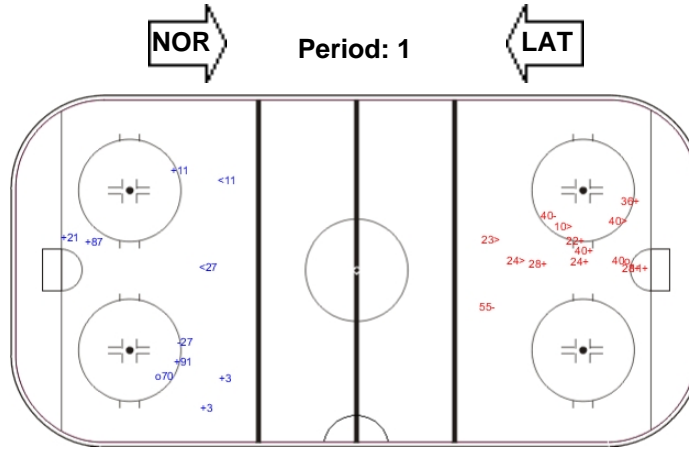

ICE HOCKEY
WORLD
CHAMPIONSHIP
RUSSIA
Moscow - St. Petersburg

ICE PALACE

TUE 17 MAY 2016
START TIME 16:15

ICE HOCKEY

IIHF ICE HOCKEY WORLD CHAMPIONSHIP

PRELIMINARY ROUND - GROUP A, GAME 53

SHOT CHART

LAT - NOR

Shots by LAT

Goals (o): 1 SSG (+): 6
SSP (-): 2 SPG (-): 1

Shots by NOR

Goals (o): 1 SSG (+): 7
SSP (>): 4 SPG (-): 2

Shots by NOR

Goals (o): 2 SSG (+): 9
SSP (<): 3 SPG (-): 4

Shots by LAT

Goals (o): 0 SSG (+): 11
SSP (>): 6 SPG (-): 4