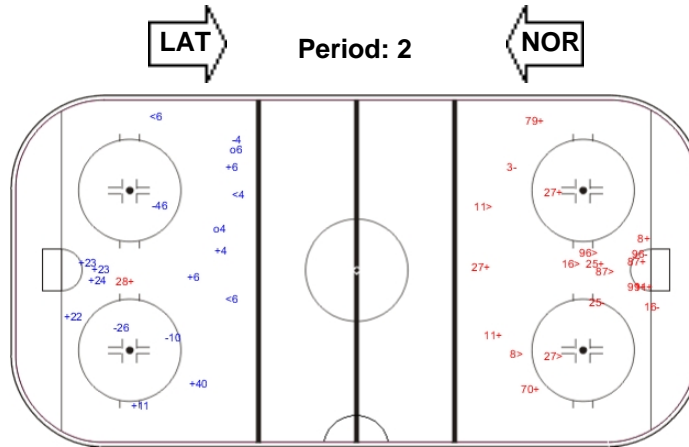

Shots by LAT

Goals (o): 1 SSG (+): 6
SSP (-): 2 SPG (-): 1

Shots by NOR

Goals (o): 1 SSG (+): 7
SSP (>): 4 SPG (-): 2

Shots by NOR

Goals (o): 2 SSG (+): 9
SSP (<): 3 SPG (-): 4

Shots by LAT

Goals (o): 0 SSG (+): 11
SSP (>): 6 SPG (-): 4