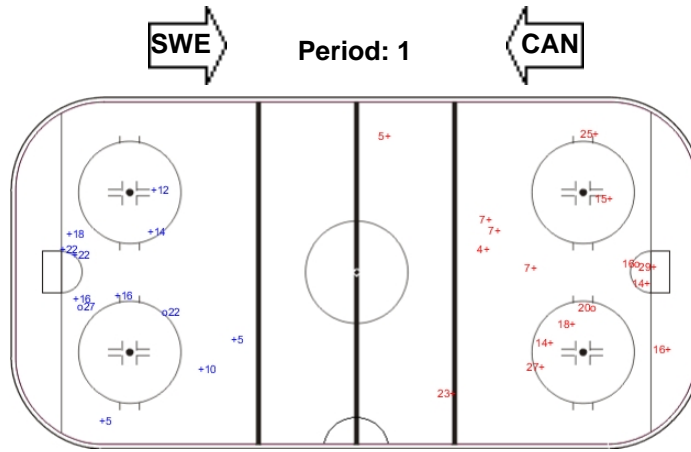

SHOT CHART

SWE - CAN

Shots by CAN

Goals (o): 2 SSG (+): 10
SSP (-): 0 SPG (-): 0

Shots by SWE

Goals (o): 0 SSG (+): 11
SSP (-): 0 SPG (-): 0

Shots by CAN

Goals (o): 2 SSG (+): 12
SSP (-): 0 SPG (-): 0

Shots by SWE

Goals (o): 2 SSG (+): 14
SSP (-): 0 SPG (-): 0

Shots by CAN

Goals (o): 1 SSG (+): 16
SSP (-): 0 SPG (-): 0

Shots by SWE

Goals (o): 0 SSG (+): 4
SSP (-): 0 SPG (-): 0

LEGEND

ENG Empty net goal GK Goalkeeper SPG Shots past goal SSG Shots saved by goalkeeper SSP Shots saved by player