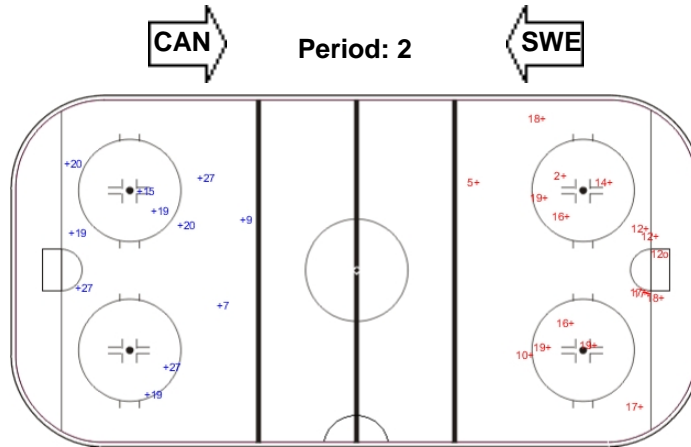

SHOT CHART

SWE - CAN

Shots by CAN

Goals (o): 2 SSG (+): 10
SSP (-): 0 SPG (-): 0

Shots by SWE

Goals (o): 0 SSG (+): 11
SSP (-): 0 SPG (-): 0

Shots by CAN

Goals (o): 2 SSG (+): 12
SSP (-): 0 SPG (-): 0

Shots by SWE

Goals (o): 2 SSG (+): 14
SSP (-): 0 SPG (-): 0

Shots by CAN

Goals (o): 1 SSG (+): 16
SSP (-): 0 SPG (-): 0

Shots by SWE

Goals (o): 0 SSG (+): 4
SSP (-): 0 SPG (-): 0

LEGEND

ENG Empty net goal GK Goalkeeper SPG Shots past goal SSG Shots saved by goalkeeper SSP Shots saved by player