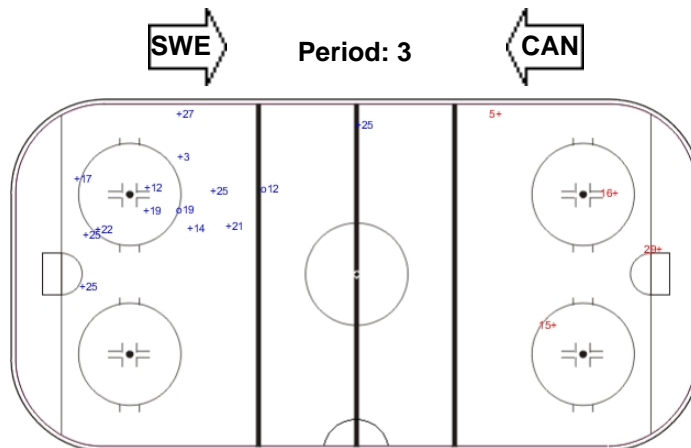

Shots by SWE

Goals (o): 2 SSG (+): 14
SSP (-): 0 SPG (-): 0

Shots by CAN

Goals (o): 1 SSG (+): 16
SSP (-): 0 SPG (-): 0

Shots by SWE

Goals (o): 0 SSG (+): 4
SSP (-): 0 SPG (-): 0

LEGEND

ENG Empty net goal GK Goalkeeper SPG Shots past goal SSG Shots saved by goalkeeper SSP Shots saved by player