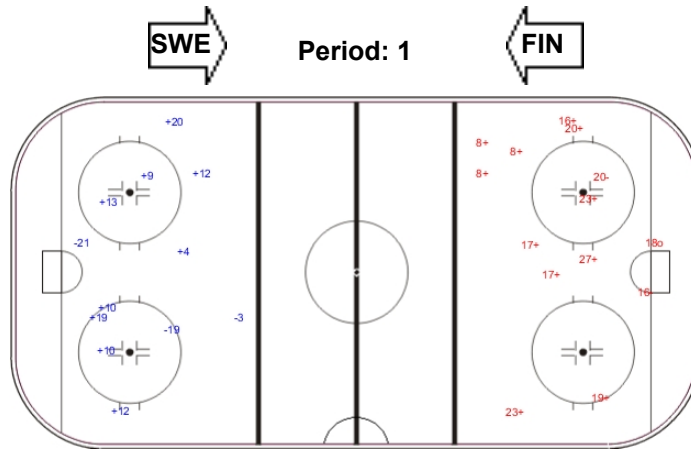

SHOT CHART

SWE - FIN

Shots by FIN

Goals (o): 0   SSG (+): 9
SSP (<): 0   SPG (-): 3

GK 30 of SWE

Shots by SWE

Goals (o): 0   SSG (+): 7
SSP (<): 0   SPG (-): 6

GK 1 of FIN

Shots by FIN

Goals (o): 0   SSG (+): 7
SSP (<): 0   SPG (-): 2

GK 30 of SWE

Shots by SWE

Goals (o): 1   SSG (+): 11
SSP (>): 0   SPG (-): 2

GK 1 of FIN

Shots by FIN

Goals (o): 2   SSG (+): 10
SSP (>): 0   SPG (-): 3

GK 30 of SWE

Shots by SWE

Goals (o): 0   SSG (+): 3
SSP (>): 0   SPG (-): 7

GK 1 of FIN

LEGEND

GK Goalkeeper   **SPG** Shots past goal   **SSG** Shots saved by goalkeeper   **SSP** Shots saved by player