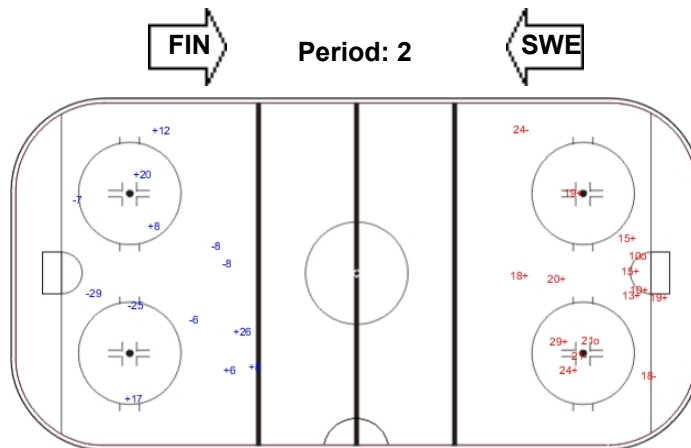

SHOT CHART

SWE - FIN

Shots by FIN

Goals (o): 0   SSG (+): 9
SSP (<): 0   SPG (-): 3

GK 30 of SWE

Shots by SWE

Goals (o): 0   SSG (+): 7
SSP (<): 0   SPG (-): 6

GK 1 of FIN

Shots by FIN

Goals (o): 0   SSG (+): 7
SSP (<): 0   SPG (-): 2

GK 30 of SWE

Shots by SWE

Goals (o): 1   SSG (+): 11
SSP (>): 0   SPG (-): 2

GK 1 of FIN

Shots by FIN

Goals (o): 2   SSG (+): 10
SSP (>): 0   SPG (-): 3

GK 30 of SWE

Shots by SWE

Goals (o): 0   SSG (+): 3
SSP (>): 0   SPG (-): 7

GK 1 of FIN

LEGEND

GK Goalkeeper   **SPG** Shots past goal   **SSG** Shots saved by goalkeeper   **SSP** Shots saved by player