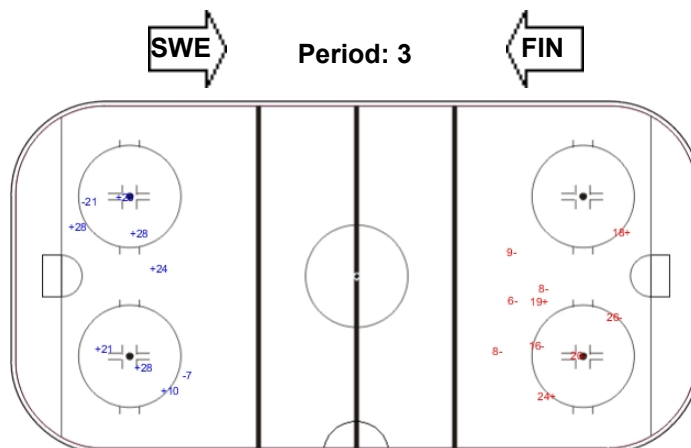

SHOT CHART

SWE - FIN

Shots by FIN

Goals (o): 0   SSG (+): 9
SSP (<): 0   SPG (-): 3

GK 30 of SWE

Shots by SWE

Goals (o): 0   SSG (+): 7
SSP (<): 0   SPG (-): 6

GK 1 of FIN

Shots by FIN

Goals (o): 0   SSG (+): 7
SSP (<): 0   SPG (-): 2

GK 30 of SWE

Shots by SWE

Goals (o): 1   SSG (+): 11
SSP (>): 0   SPG (-): 2

GK 1 of FIN

Shots by FIN

Goals (o): 2   SSG (+): 10
SSP (>): 0   SPG (-): 3

GK 30 of SWE

Shots by SWE

Goals (o): 0   SSG (+): 3
SSP (>): 0   SPG (-): 7

GK 1 of FIN

LEGEND

GK Goalkeeper   **SPG** Shots past goal   **SSG** Shots saved by goalkeeper   **SSP** Shots saved by player