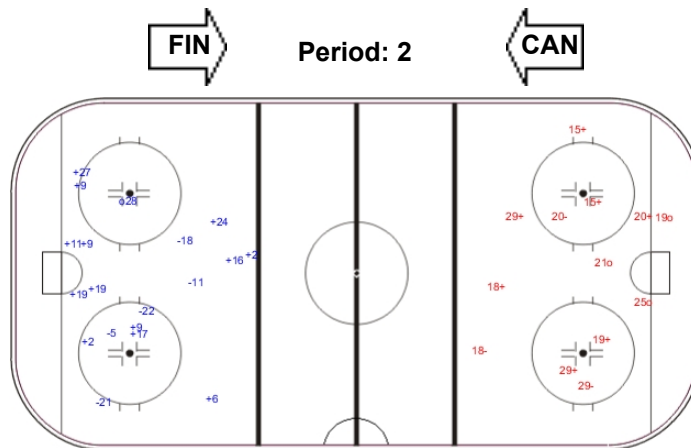

SHOT CHART

FIN - CAN

Shots by FIN

Goals (o): 1 SSG (+): 8
SSP (<): 0 SPG (-): 6

Shots by CAN

Goals (o): 2 SSG (+): 6
SSP (>): 0 SPG (-): 2

Shots by CAN

Goals (o): 1 SSG (+): 13
SSP (<): 0 SPG (-): 5