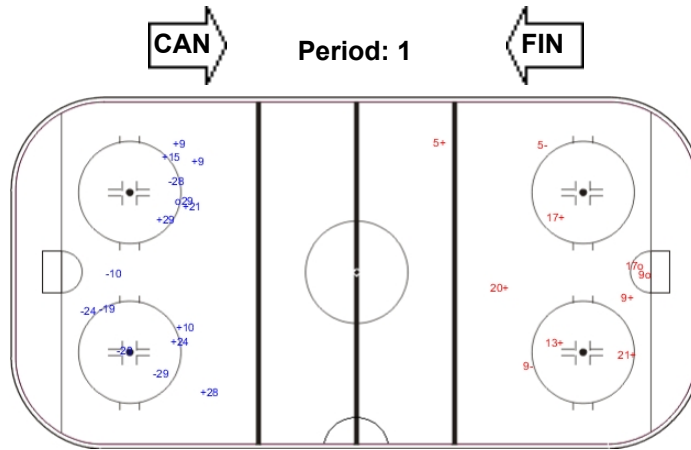

SHOT CHART

FIN - CAN

Shots by FIN

Goals (o): 1 SSG (+): 8
SSP (<): 0 SPG (-): 6

Shots by CAN

Goals (o): 2 SSG (+): 6
SSP (>): 0 SPG (-): 2

Shots by CAN

Goals (o): 1 SSG (+): 13
SSP (<): 0 SPG (-): 5