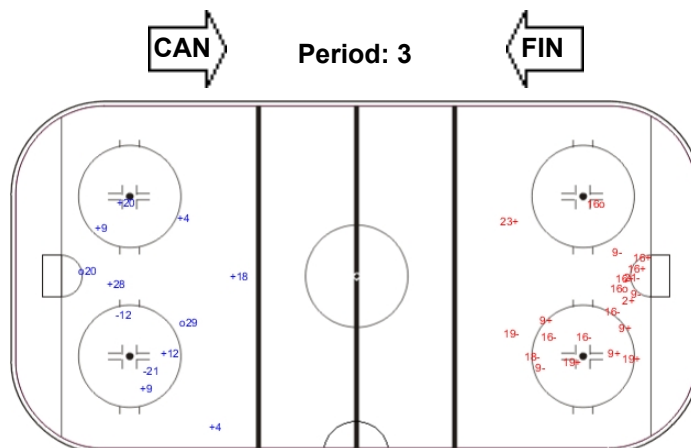

Shots by CAN

Goals (o): 2   SSG (+): 10
SSP (>): 0   SPG (-): 9

LEGEND

GK Goalkeeper   **SPG** Shots past goal   **SSG** Shots saved by goalkeeper   **SSP** Shots saved by player