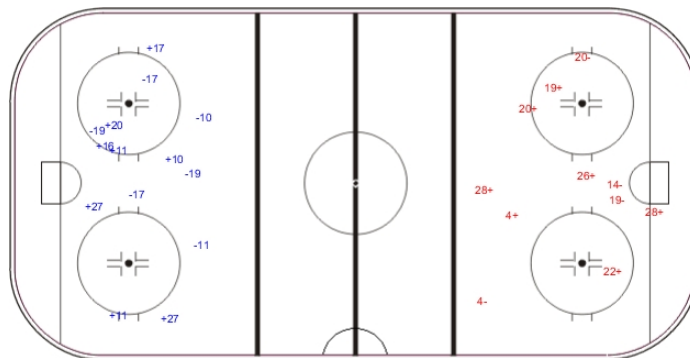

#### DEN - SUI

Shots by SUI

Goals (o): 1    SSG (+): 7  
SSP (<): 0    SPG (-): 3

GK 31 of DEN

Period: 1

Shots by DEN

Goals (o): 0    SSG (+): 9  
SSP (>): 0    SPG (-): 3

GK 30 of SUI

Shots by DEN

Goals (o): 0    SSG (+): 8  
SSP (<): 0    SPG (-): 6

GK 30 of SUI

Period: 2

Shots by SUI

Goals (o): 0    SSG (+): 7  
SSP (>): 0    SPG (-): 4

GK 31 of DEN

Shots by SUI

Goals (o): 0    SSG (+): 8  
SSP (<): 0    SPG (-): 5

GK 31 of DEN

Period: 3

Shots by DEN

Goals (o): 2    SSG (+): 3  
SSP (>): 1    SPG (-): 3

GK 30 of SUI