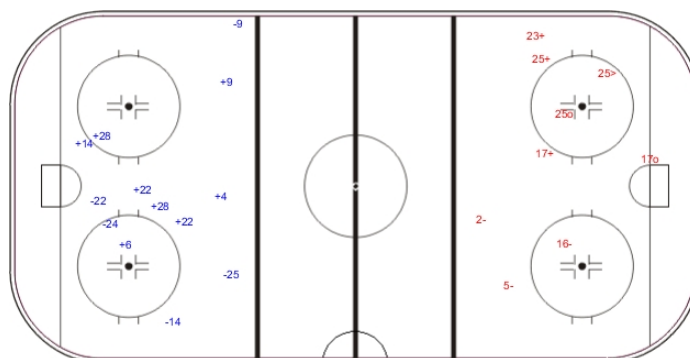

#### DEN - SUI

Shots by SUI

Goals (o): 1    SSG (+): 7  
SSP (<): 0    SPG (-): 3

GK 31 of DEN

Period: 1

Shots by DEN

Goals (o): 0    SSG (+): 9  
SSP (>): 0    SPG (-): 3

GK 30 of SUI

Shots by DEN

Goals (o): 0    SSG (+): 8  
SSP (<): 0    SPG (-): 6

GK 30 of SUI

Period: 2

Shots by SUI

Goals (o): 0    SSG (+): 7  
SSP (>): 0    SPG (-): 4

GK 31 of DEN

Shots by SUI

Goals (o): 0    SSG (+): 8  
SSP (<): 0    SPG (-): 5

GK 31 of DEN

Period: 3

Shots by DEN

Goals (o): 2    SSG (+): 3  
SSP (>): 1    SPG (-): 3

GK 30 of SUI