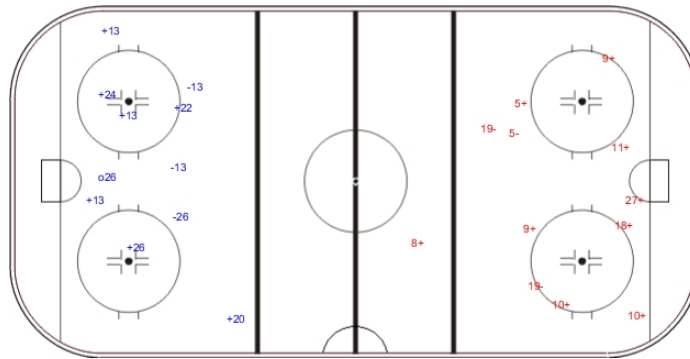

### SHOT CHART

#### DEN - SUI

Shots by SUI

Goals (o): 1    SSG (+): 7  
SSP (<): 0    SPG (-): 3

GK 31 of DEN

Period: 1

Shots by DEN

Goals (o): 0    SSG (+): 9  
SSP (>): 0    SPG (-): 3

GK 30 of SUI

Shots by DEN

Goals (o): 0    SSG (+): 8  
SSP (<): 0    SPG (-): 6

GK 30 of SUI

Period: 2

Shots by SUI

Goals (o): 0    SSG (+): 7  
SSP (>): 0    SPG (-): 4

GK 31 of DEN

Shots by SUI