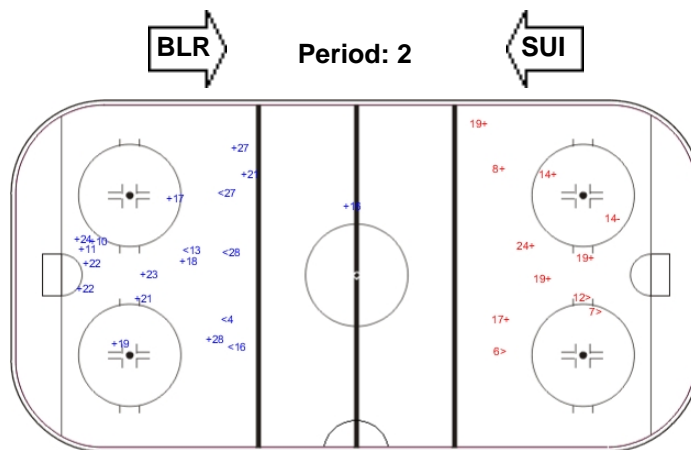

SHOT CHART

SUI - BLR

Shots by BLR

Goals (o): 1   SSG (+): 10
SSP (-): 0   SPG (-): 3

GK 30 of SUI

Shots by SUI

Goals (o): 0   SSG (+): 14
SSP (-): 5   SPG (-): 0

GK 20 of BLR

Shots by BLR

Goals (o): 1   SSG (+): 10
SSP (-): 5   SPG (-): 0

GK 30 of SUI

Shots by SUI

Goals (o): 1   SSG (+): 15
SSP (-): 5   SPG (-): 0

GK 20 of BLR

Shots by BLR

Goals (o): 0   SSG (+): 7
SSP (-): 3   SPG (-): 1

GK 30 of SUI

Shots by SUI

Goals (o): 2   SSG (+): 7
SSP (-): 4   SPG (-): 0

GK 20 of BLR

LEGEND

GK Goalkeeper   **SPG** Shots past goal   **SSG** Shots saved by goalkeeper   **SSP** Shots saved by player