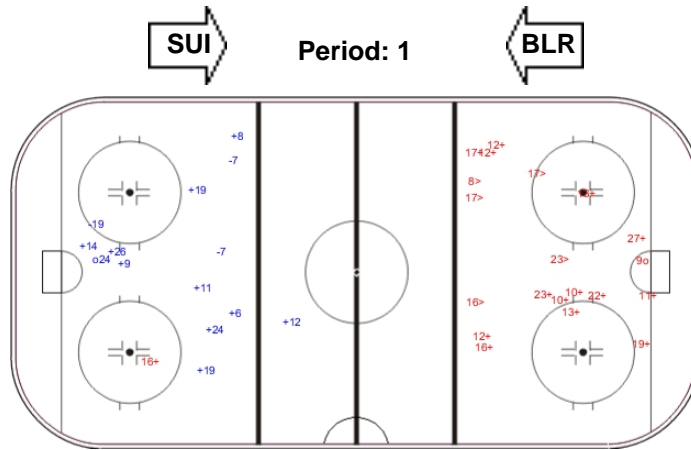

SHOT CHART

SUI - BLR

Shots by BLR

Goals (o): 1   SSG (+): 10
SSP (-): 0   SPG (-): 3

GK 30 of SUI

Shots by SUI

Goals (o): 0   SSG (+): 14
SSP (-): 5   SPG (-): 0

GK 20 of BLR

Shots by BLR

Goals (o): 1   SSG (+): 10
SSP (-): 5   SPG (-): 0

GK 30 of SUI

Shots by SUI

Goals (o): 1   SSG (+): 15
SSP (-): 5   SPG (-): 0

GK 20 of BLR

Shots by BLR

Goals (o): 0   SSG (+): 7
SSP (-): 3   SPG (-): 1

GK 30 of SUI

Shots by SUI

Goals (o): 2   SSG (+): 7
SSP (-): 4   SPG (-): 0

GK 20 of BLR

LEGEND

GK Goalkeeper   **SPG** Shots past goal   **SSG** Shots saved by goalkeeper   **SSP** Shots saved by player