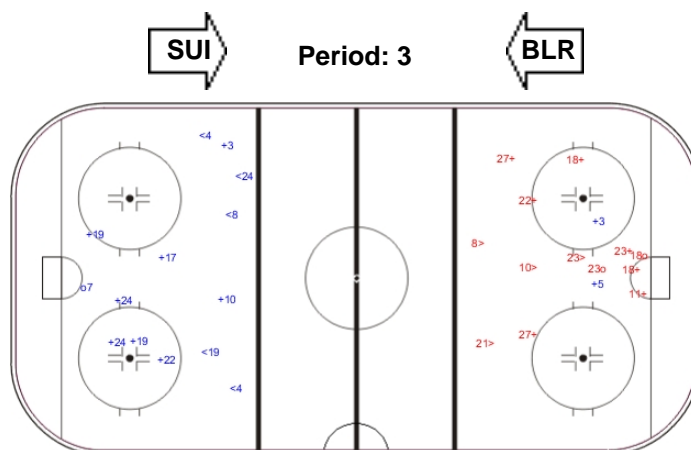

SHOT CHART

SUI - BLR

Shots by BLR

Goals (o): 1   SSG (+): 10
SSP (-): 0   SPG (-): 3

GK 30 of SUI

Shots by SUI

Goals (o): 0   SSG (+): 14
SSP (-): 5   SPG (-): 0

GK 20 of BLR

Shots by BLR

Goals (o): 1   SSG (+): 10
SSP (-): 5   SPG (-): 0

GK 30 of SUI

Shots by SUI

Goals (o): 1   SSG (+): 15
SSP (-): 5   SPG (-): 0

GK 20 of BLR

Shots by BLR

Goals (o): 0   SSG (+): 7
SSP (-): 3   SPG (-): 1

GK 30 of SUI

Shots by SUI

Goals (o): 2   SSG (+): 7
SSP (-): 4   SPG (-): 0

GK 20 of BLR

LEGEND

GK Goalkeeper   **SPG** Shots past goal   **SSG** Shots saved by goalkeeper   **SSP** Shots saved by player