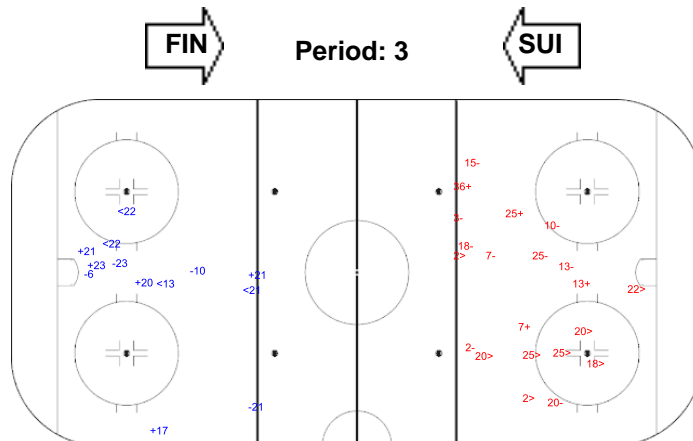

Shots by FIN

Goals (o): 0   SSG (+): 4
SSP (-): 8   SPG (-): 9

GK 29 of SUI

Legend:	GK Goalkeeper	SPG Shots past goal	SSG Shots saved by goalkeeper	SSP Shots saved by player