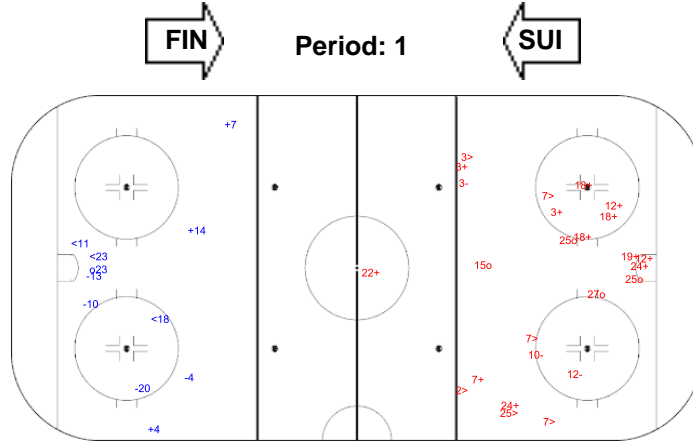

SHOT CHART
FIN - SUI

Shots by SUI

Goals (o): 1 SSG (+): 3
SSP (-): 3 SPG (-): 4

GK 1 of FIN

Shots by FIN

Goals (o): 4 SSG (+): 12
SSP (-): 6 SPG (-): 3

GK 29 of SUI

GK 30 of SUI