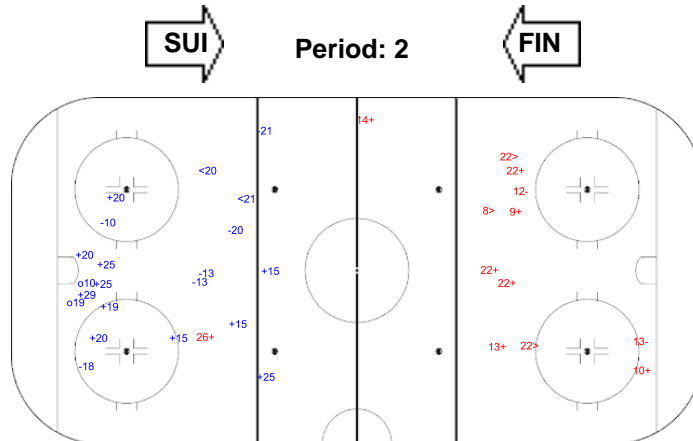

Shots by SUI

Goals (o): 0   SSG (+): 8
SSP (-): 3   SPG (-): 2

GK 1 of FIN

Shots by SUI

Goals (o): 0   SSG (+): 5
SSP (-): 4   SPG (-): 4

GK 1 of FIN