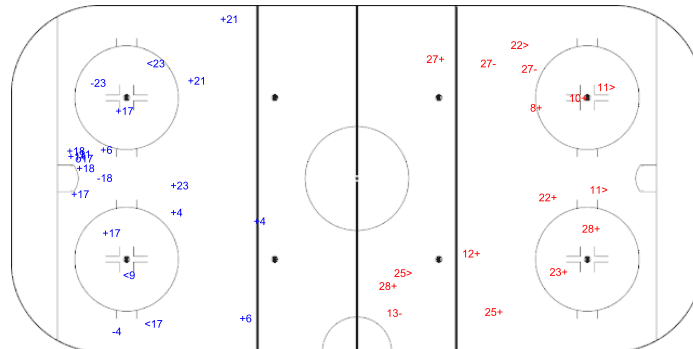

GK 30 of SWE

Shots by SUI

Goals (o): 1 SSG (+): 13
SSP (<): 3 SPG (-): 4

GK 30 of SWE

SWE Period: 2 SUI

Shots by SWE

Goals (o): 0 SSG (+): 9
SSP (>): 4 SPG (-): 3

GK 30 of SUI