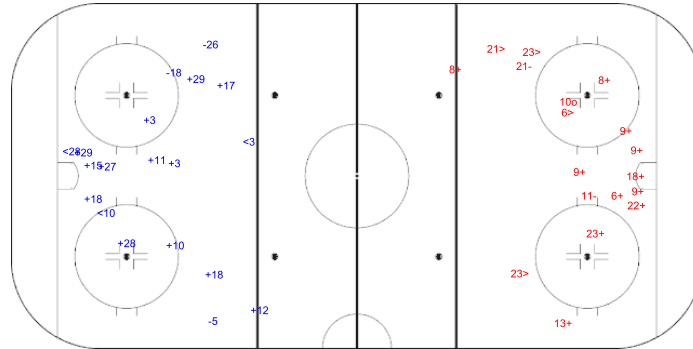

WED 2 JAN 2019
START TIME 13:00

SHOT CHART
SWE - SUI

Shots by SWE

Goals (o): 0 SSG (+): 13
SSP (<): 3 SPG (-): 3

GK 30 of SUI

SUI Period: 1 SWE

Shots by SUI

Goals (o): 1 SSG (+): 11
SSP (>): 4 SPG (-): 2

GK 30 of SWE

Shots by SUI

Goals (o): 1 SSG (+): 13
SSP (<): 3 SPG (-): 4

GK 30 of SWE

SWE Period: 2 SUI

Shots by SWE

Goals (o): 0 SSG (+): 9
SSP (>): 4 SPG (-): 3

GK 30 of SUI