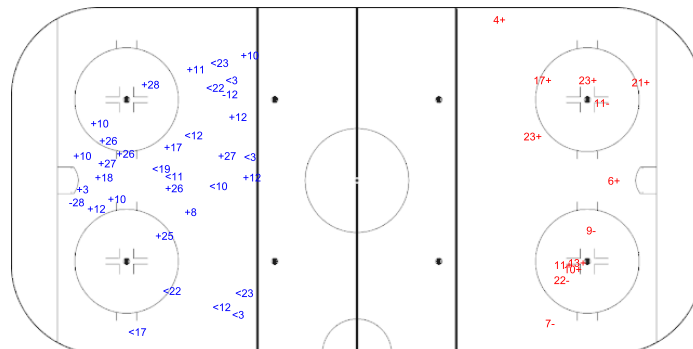

Shots by SWE

Goals (o): 0   SSG (+): 9
SSP (>): 4   SPG (-): 3

GK 30 of SUI

Shots by SWE

Goals (o): 0   SSG (+): 19
SSP (<): 13   SPG (-): 2

GK 30 of SUI

SUI   Period: 3   SWE