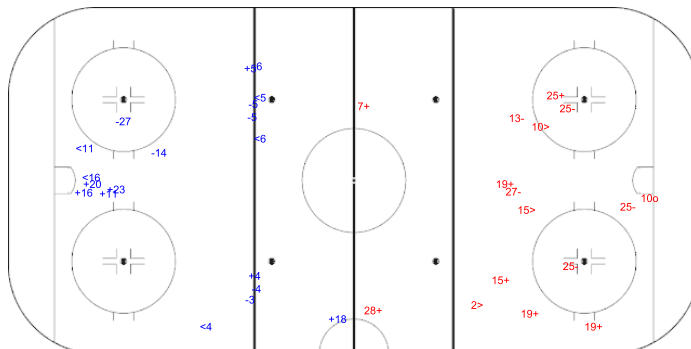

Shots by CAN

Goals (o): 1   SSG (+): 8
SSP (-): 2   SPG (-): 4

GK 1 of FIN

Shots by CAN

Goals (o): 0   SSG (+): 7
SSP (-): 5   SPG (-): 7

GK 1 of FIN

FIN   Period: 3   CAN