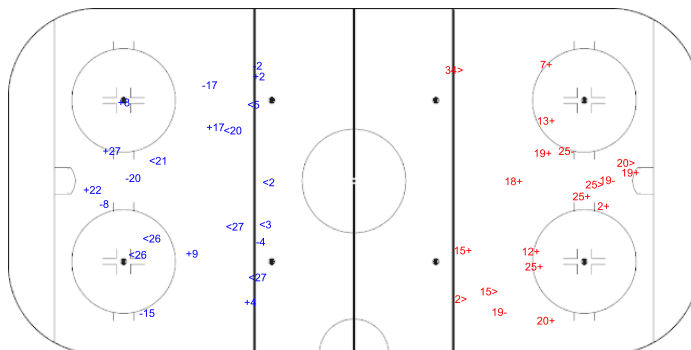

SHOT CHART CAN - FIN

Shots by CAN

Goals (o): 0 SSG (+): 7
SSP (-): 9 SPG (-): 6

GK 1 of FIN

FIN Period: 1 CAN

Shots by FIN

Goals (o): 0 SSG (+): 11
SSP (-): 5 SPG (-): 3

GK 1 of CAN