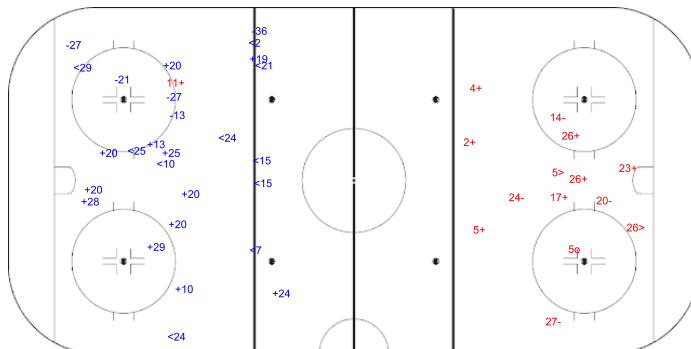

Shots by FIN

Goals (o): 0   SSG (+): 11
SSP (-): 5   SPG (-): 3

GK 1 of CAN

Shots by FIN

Goals (o): 0   SSG (+): 12
SSP (-): 10   SPG (-): 5

GK 1 of CAN

CAN   Period: 2   FIN