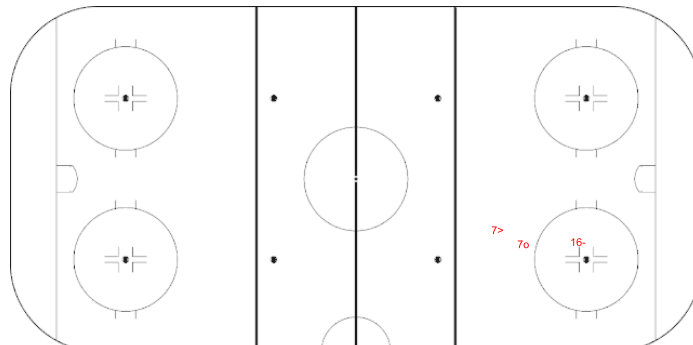

Shots by SUI
Goals (o): 0   SSG (+): 0
SSP (<): 0   SPG (-): 0

CZE → Overtime ← SUI

Shots by CZE
Goals (o): 1   SSG (+): 0
SSP (>): 1   SPG (-): 1

Legend:	GK Goalkeeper	SPG Shots past goal	SSG Shots saved by goalkeeper	SSP Shots saved by player