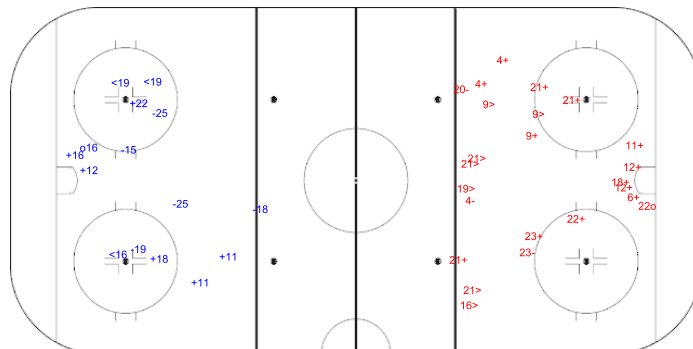

Shots by CZE

Goals (o): 0   SSG (+): 12
SSP (>): 6   SPG (-): 4

GK 30 of SUI

Shots by CZE

Goals (o): 1   SSG (+): 6
SSP (<): 3   SPG (-): 5

GK 30 of SUI

SUI   Period: 2   CZE