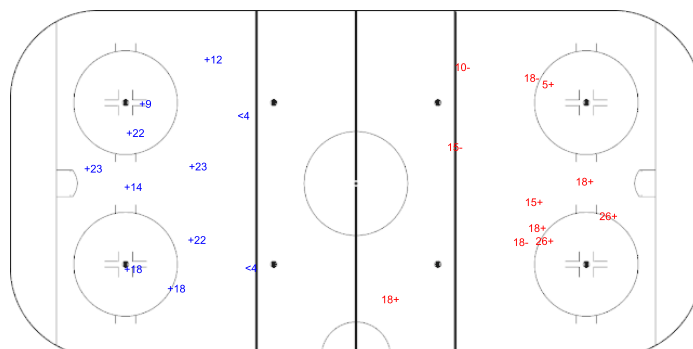

Shots by SUI

Goals (o): 1   SSG (+): 13
SSP (>): 7   SPG (-): 3

GK 2 of CZE

Shots by SUI

Goals (o): 0   SSG (+): 9
SSP (<): 2   SPG (-): 0

GK 2 of CZE

CZE   Period: 3   SUI