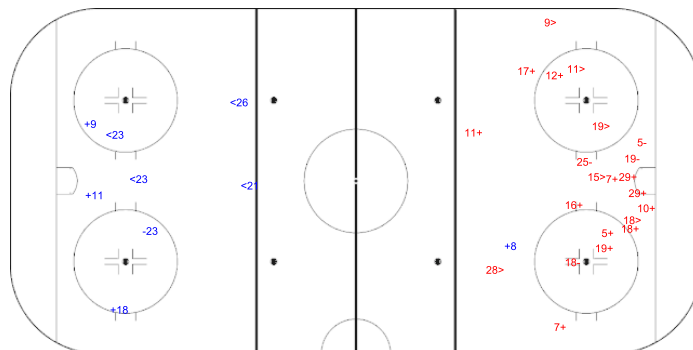

SHOT CHART
CZE - SUI

Shots by SUI

Goals (o): 0 SSG (+): 4
SSP (<): 4 SPG (-): 1

GK 2 of CZE

CZE Period: 1 SUI

Shots by CZE

Goals (o): 0 SSG (+): 12
SSP (>): 6 SPG (-): 4

GK 30 of SUI