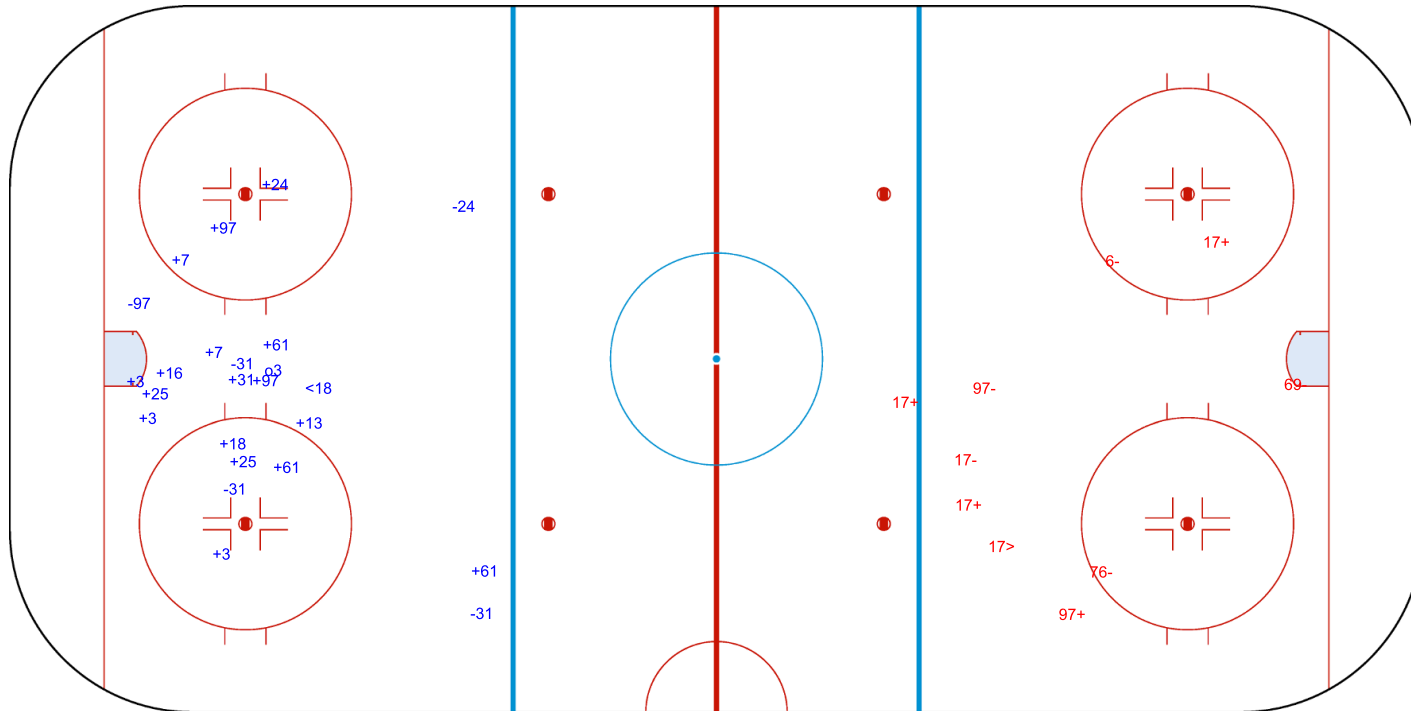

SHOT CHART  
KUW - PHI

Shots by PHI  
Goals (o): 1      SSG (+): 17  
SSP (<): 1      SPG (-): 5

GK 95 of KUW

1st Period

Shots by KUW  
Goals (o): 0      SSG (+): 4  
SSP (>): 1      SPG (-): 5

GK 29 of PHI