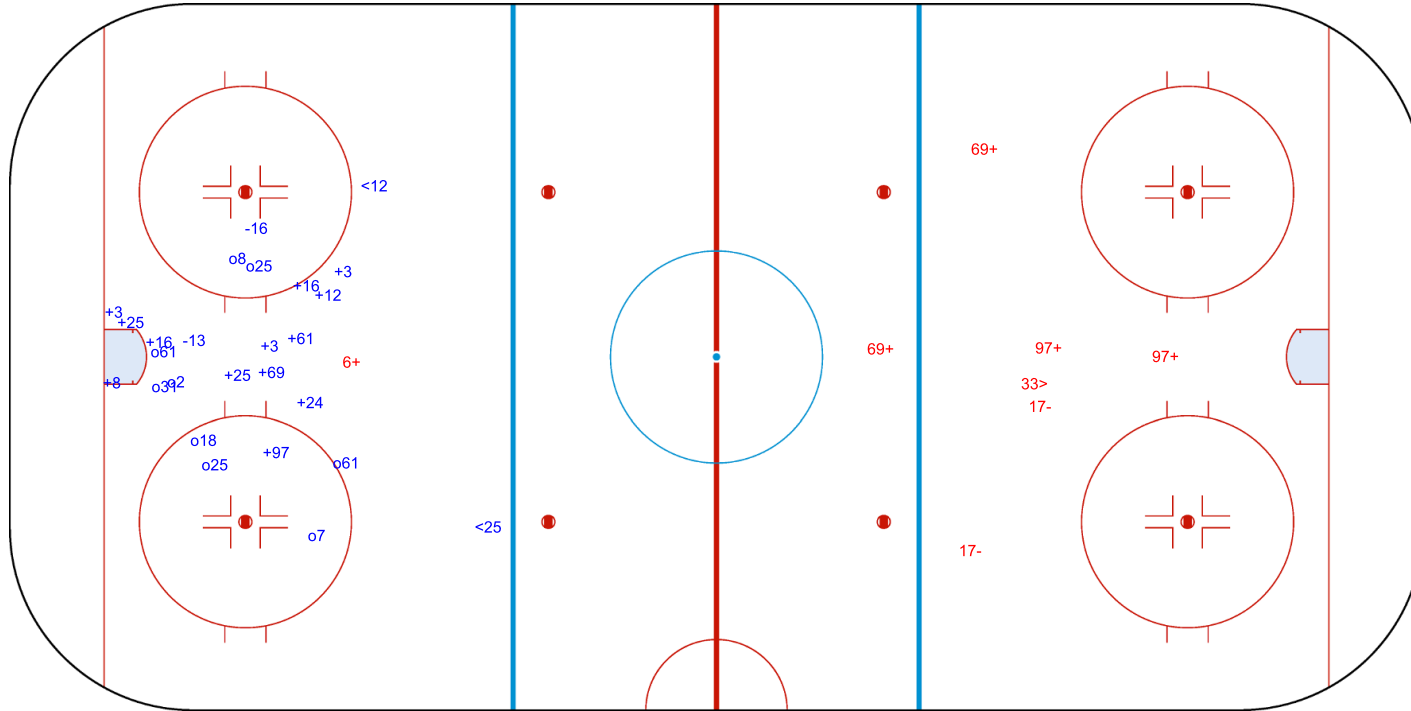

Shots by PHI
Goals (o): 9   SSG (+): 13
SSP (-): 2   SPG (-): 2

GK 1 of KUW

GK 95 of KUW

3rd Period

Shots by KUW
Goals (o): 0   SSG (+): 5
SSP (+): 1   SPG (-): 2

GK 29 of PHI

Legend:	GK Goalkeeper	SPG Shots past goal	SSG Shots saved by goalkeeper	SSP Shots saved by player