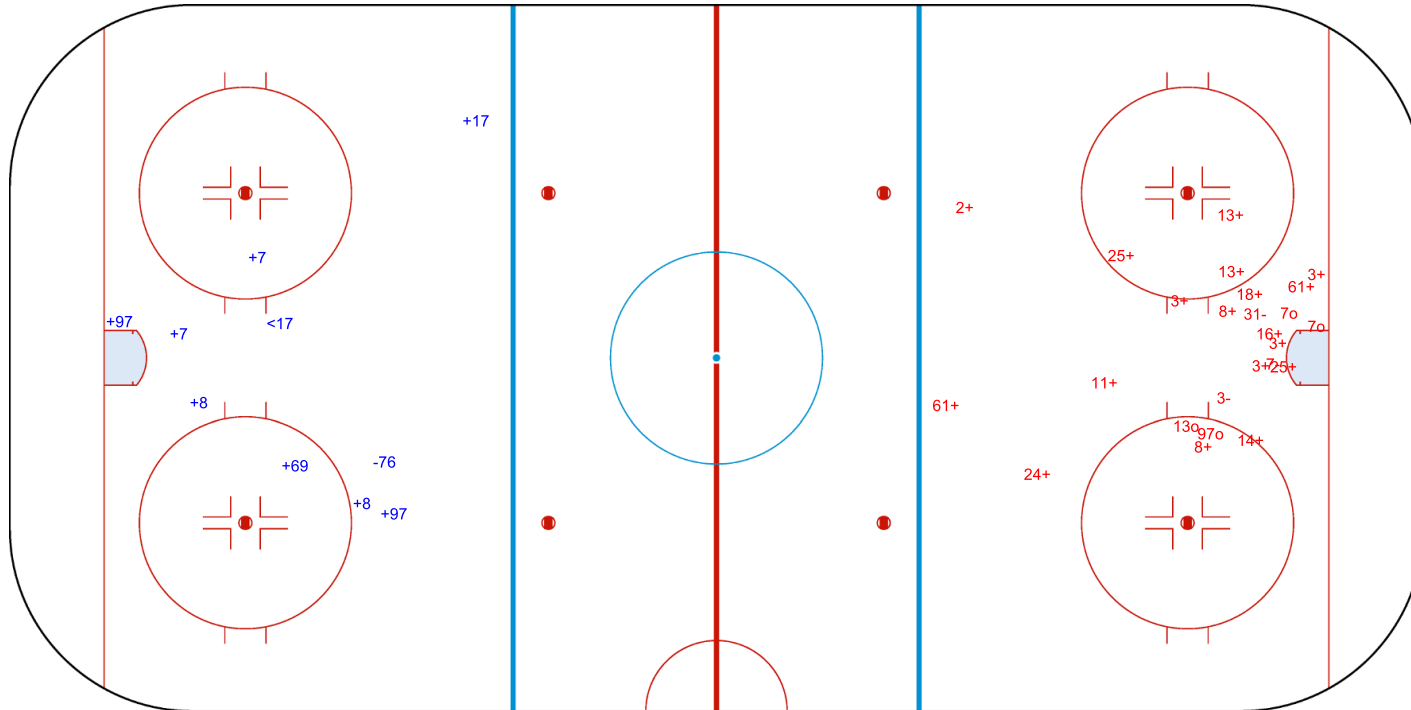

SHOT CHART  
KUW - PHI

Shots by PHI  
Goals (o): 1      SSG (+): 17  
SSP (<): 1      SPG (-): 5

GK 95 of KUW

1st Period

Shots by KUW  
Goals (o): 0      SSG (+): 4  
SSP (>): 1      SPG (-): 5

GK 29 of PHI

Shots by KUW

Goals (o): 0    SSG (+): 8  
SSP (<): 1    SPG (-): 1

GK 29 of PHI

2nd Period

Shots by PHI

Goals (o): 4    SSG (+): 18  
SSP (>): 0    SPG (-): 3

GK 95 of KUW

Shots by PHI  
Goals (o): 9    SSG (+): 13  
SSP (-): 2    SPG (-): 2