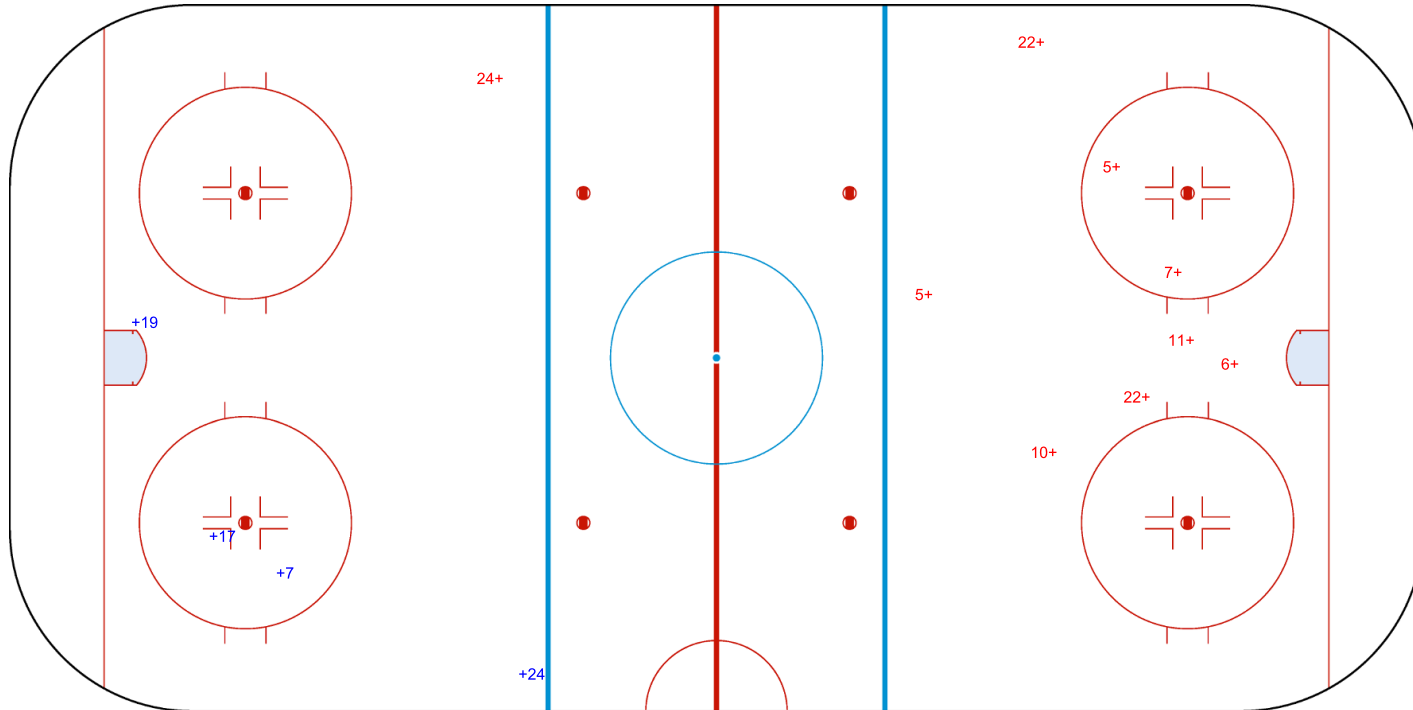

GK 1 of ESP

Shots by KOR

Goals (o): 0    SSG (+): 4  
 SSP (<): 0    SPG (-): 0

GK 1 of ESP

**Period: 2**

Shots by ESP

Goals (o): 0    SSG (+): 9  
 SSP (>): 0    SPG (-): 0

GK 1 of KOR