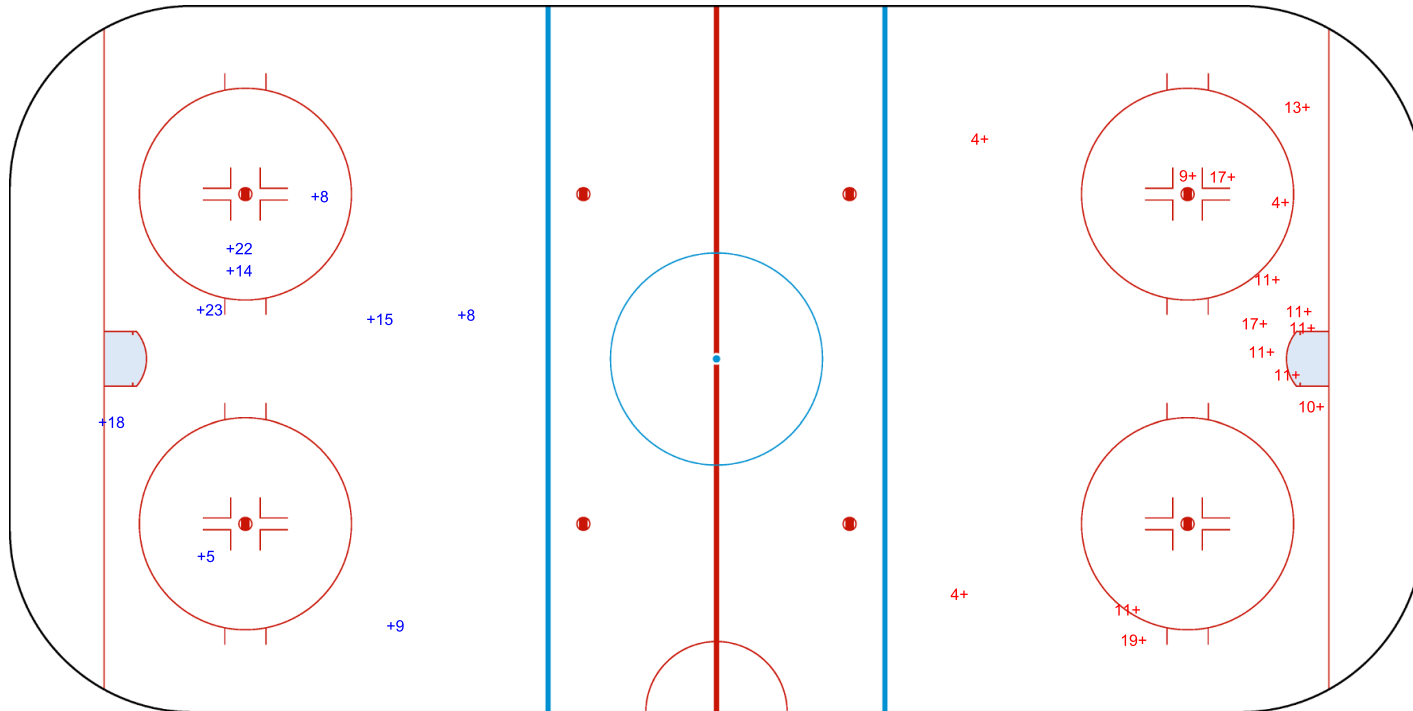

SHOT CHART  
 ESP - KOR

Shots by ESP  
 Goals (o): 0    SSG (+): 9  
 SSP (<): 0    SPG (-): 0

GK 1 of KOR

 **KOR**    Period: 1     **ESP**

Shots by KOR  
 Goals (o): 0    SSG (+): 15  
 SSP (>): 0    SPG (-): 0

GK 1 of ESP

Shots by KOR

Goals (o): 0    SSG (+): 4  
 SSP (<): 0    SPG (-): 0

GK 1 of ESP

**Period: 2**

Shots by ESP

Goals (o): 0    SSG (+): 9  
 SSP (>): 0    SPG (-): 0

GK 1 of KOR