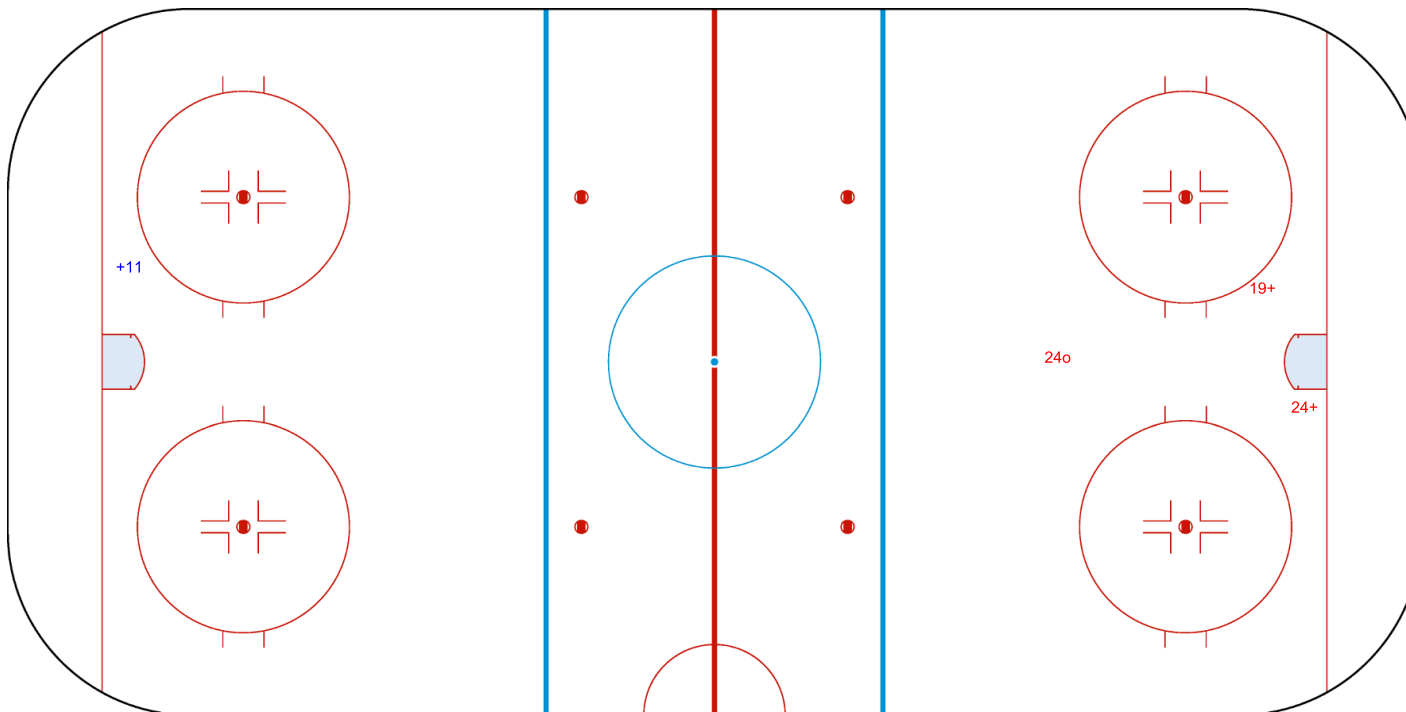

Shots by ESP
Goals (o): 0   SSG (+): 1
SSP (<): 0   SPG (-): 0

GK 1 of KOR

KOR → Overtime ← ESP

Shots by KOR
Goals (o): 1   SSG (+): 2
SSP (>): 0   SPG (-): 0

GK 1 of ESP

Legend:	GK Goalkeeper	SPG Shots past goal	SSG Shots saved by goalkeeper	SSP Shots saved by player