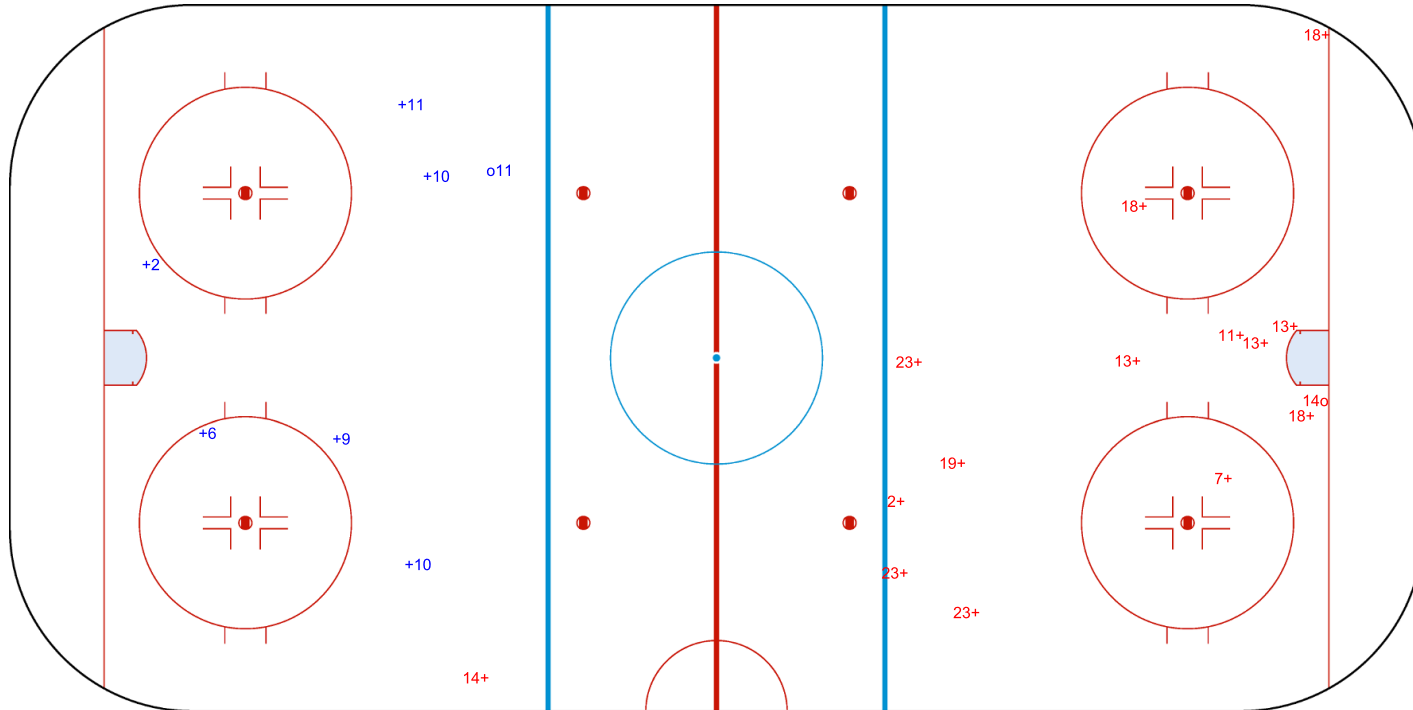

Shots by ESP

Goals (o): 1    SSG (+): 6  
 SSP (<): 0    SPG (-): 0

GK 1 of KOR

**Period: 3**

Shots by KOR

Goals (o): 1    SSG (+): 14  
 SSP (>): 0    SPG (-): 0

GK 1 of ESP

Shots by ESP  
Goals (o): 0    SSG (+): 1  
SSP (<): 0    SPG (-): 0