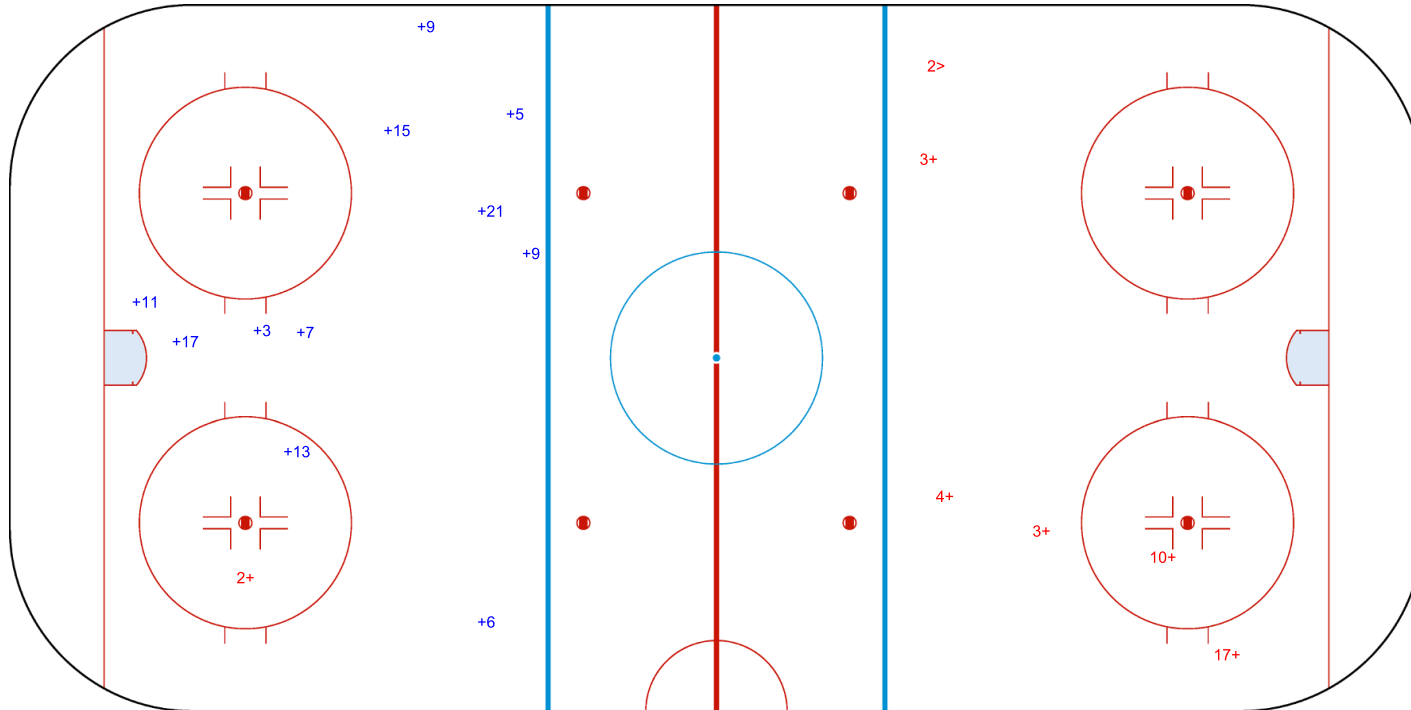

Goals (o): 0 SSG (+): 11
SSP (<): 0 SPG (-): 0

GK 20 of GBR

Period: 3

Shots by GBR

Goals (o): 0 SSG (+): 6
SSP (>): 1 SPG (-): 0

GK 25 of ITA

Legend:	GK Goalkeeper	SPG Shots past goal	SSG Shots saved by goalkeeper	SSP Shots saved by player
----------------	----------------------	----------------------------	--------------------------------------	----------------------------------