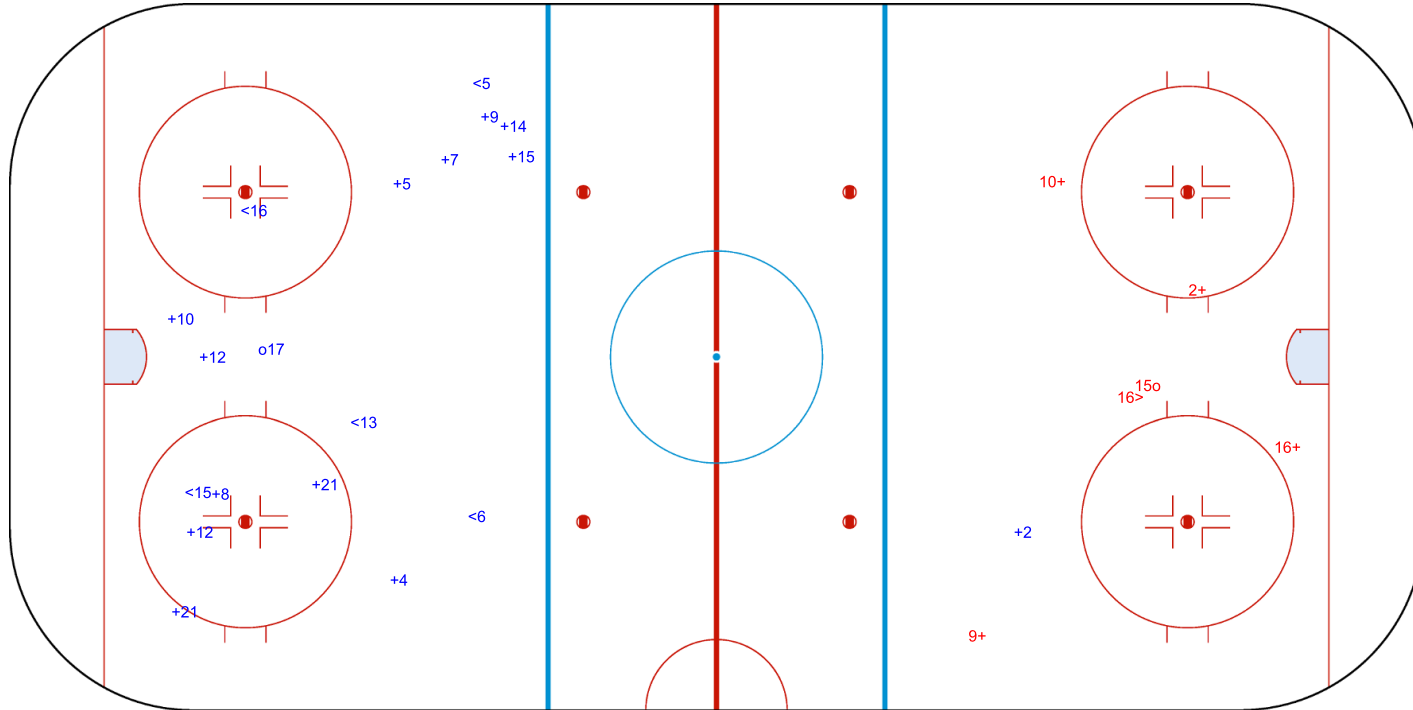

SHOT CHART
 ITA - GBR

Shots by ITA
 Goals (o): 1
 SSP (-): 5
 SSG (+): 13
 SPG (-): 0

GK 20 of GBR

GBR → Period: 1 ← ITA

Shots by GBR
 Goals (o): 1
 SSP (>): 1
 SSG (+): 4
 SPG (-): 0

GK 20 of ITA

Shots by GBR

Goals (o): 1 SSG (+): 10
 SSP (<): 1 SPG (-): 0

GK 20 of ITA

GK 25 of ITA

ITA **Period: 2** GBR

Shots by ITA

Goals (o): 2 SSG (+): 11
 SSP (>): 0 SPG (-): 0

GK 20 of GBR

Shots by ITA