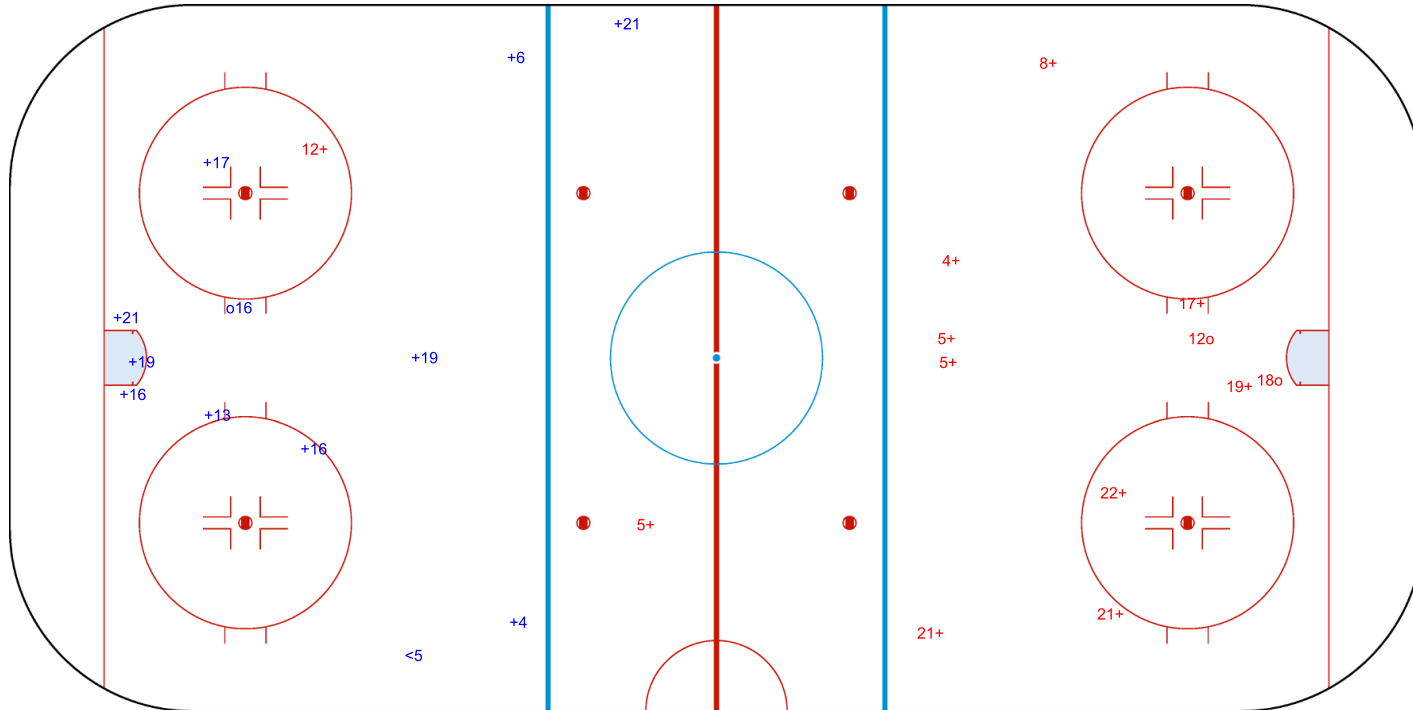

SHOT CHART
 ITA - GBR

Shots by ITA
 Goals (o): 1
 SSP (-): 5
 SSG (+): 13
 SPG (-): 0

GK 20 of GBR

GBR → Period: 1 ← ITA

Shots by GBR
 Goals (o): 1
 SSP (>): 1
 SSG (+): 4
 SPG (-): 0

GK 20 of ITA

Shots by GBR

Goals (o): 1 SSG (+): 10
 SSP (<): 1 SPG (-): 0

GK 20 of ITA

GK 25 of ITA

ITA **Period: 2** GBR

Shots by ITA

Goals (o): 2 SSG (+): 11
 SSP (>): 0 SPG (-): 0

GK 20 of GBR

Shots by ITA