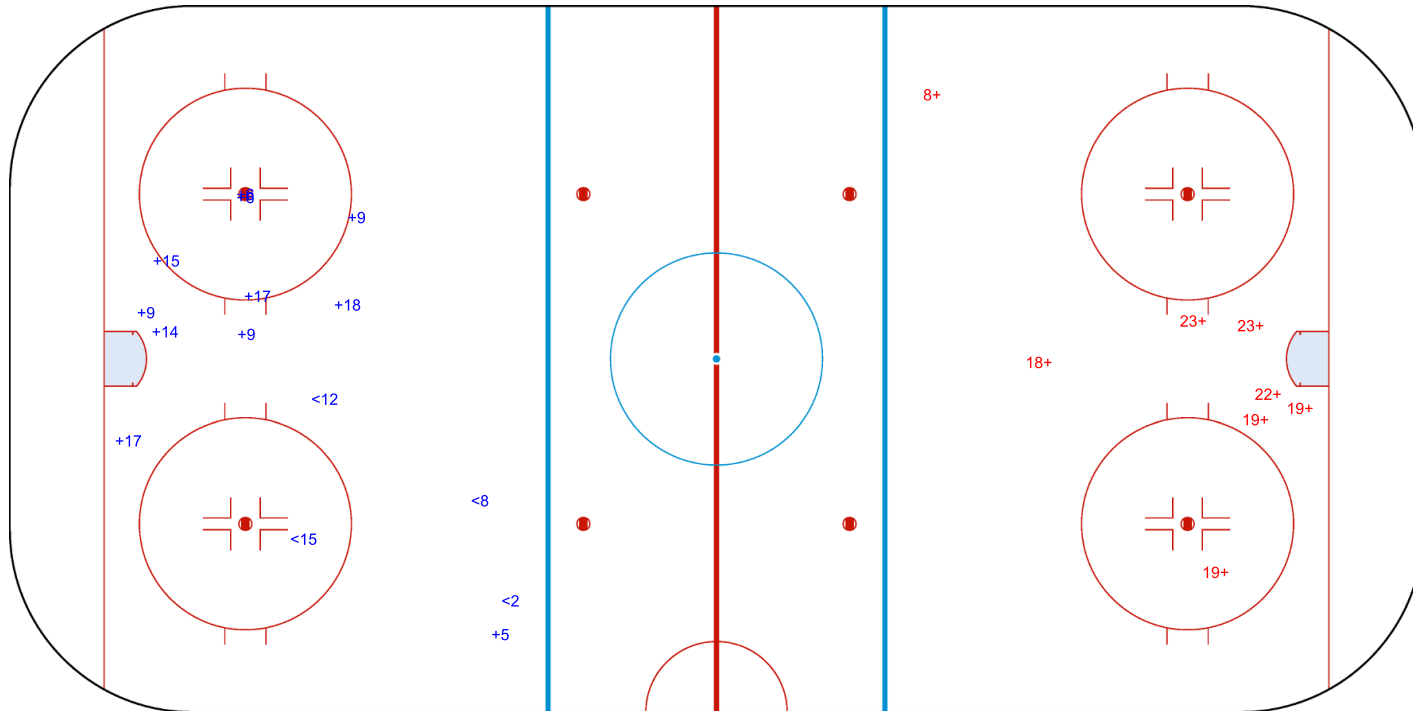

SHOT CHART
 ROU - ESP

Shots by ROU
 Goals (o): 0 SSG (+): 11
 SSP (<): 4 SPG (-): 0

GK 1 of ESP

Period: 1

Shots by ESP
 Goals (o): 0 SSG (+): 8
 SSP (>): 0 SPG (-): 0

GK 25 of ROU

Shots by ESP
 Goals (o): 1 SSG (+): 12
 SSP (<): 0 SPG (-): 0

GK 25 of ROU

ROU **Period: 2** **ESP**

Shots by ROU
 Goals (o): 0 SSG (+): 5
 SSP (>): 2 SPG (-): 0

GK 1 of ESP

Shots by ROU

Goals (o): 0 SSG (+): 8
 SSP (-): 0 SPG (-): 0

GK 1 of ESP

Period: 3