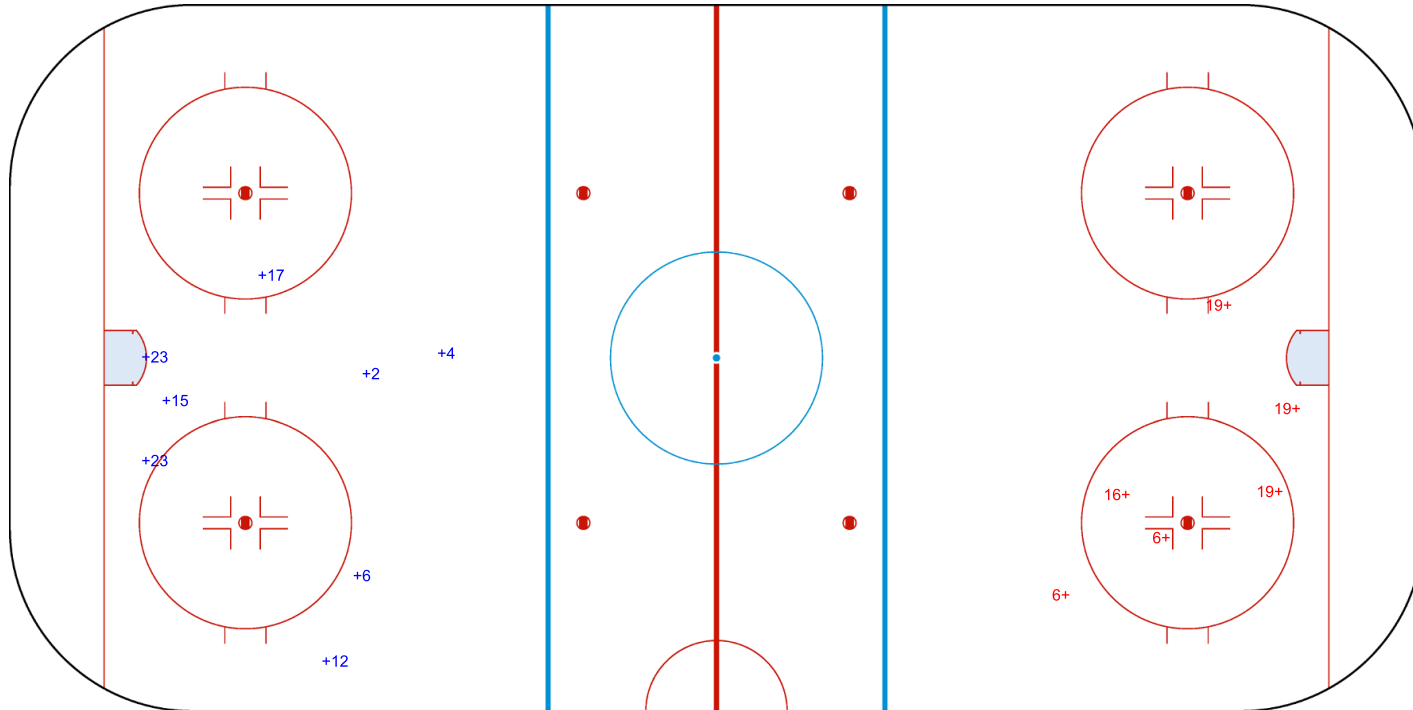

Shots by ROU

Goals (o): 0   SSG (+): 8
SSP (-): 0   SPG (-): 0

GK 1 of ESP

Period: 3

Shots by ESP

Goals (o): 0   SSG (+): 6
SSP (>): 0   SPG (-): 0

GK 25 of ROU

Legend:	GK Goalkeeper	SPG Shots past goal	SSG Shots saved by goalkeeper	SSP Shots saved by player