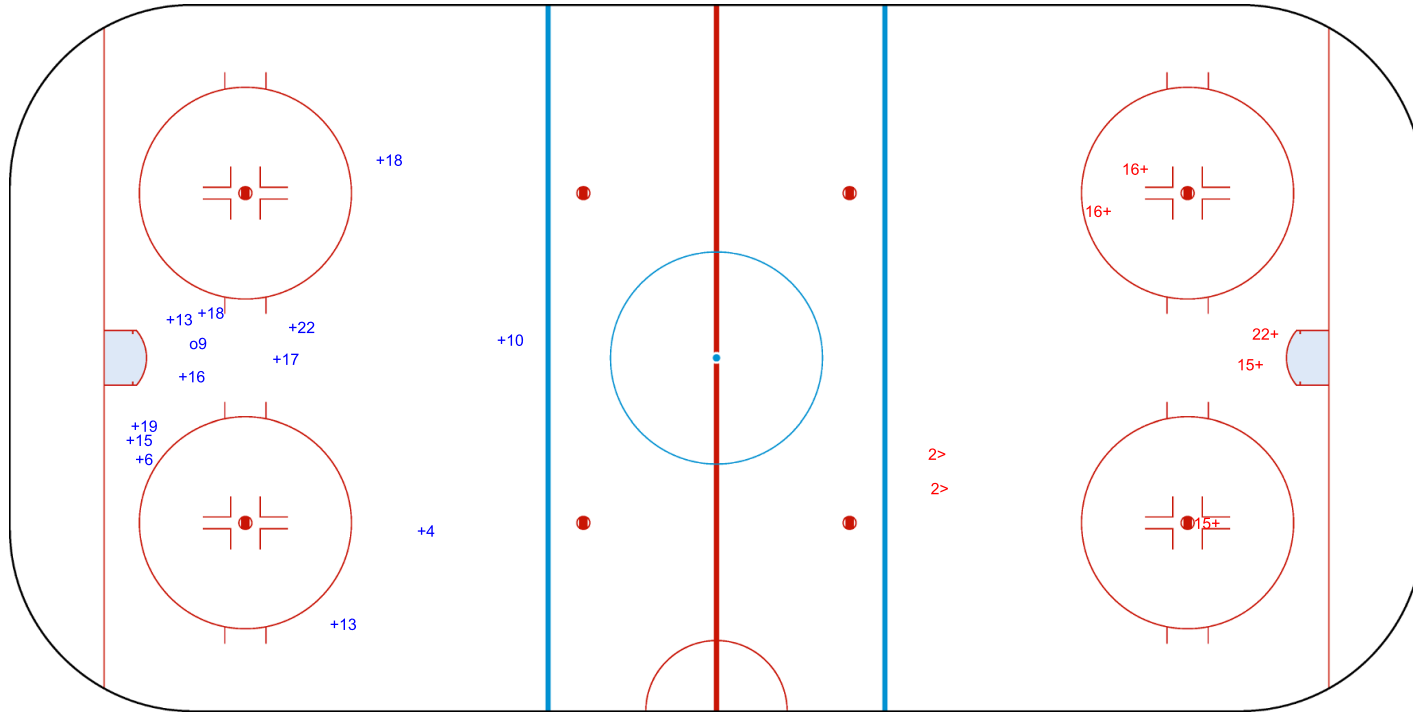

SHOT CHART
 ROU - ESP

Shots by ROU
 Goals (o): 0 SSG (+): 11
 SSP (<): 4 SPG (-): 0

GK 1 of ESP

Period: 1

Shots by ESP
 Goals (o): 0 SSG (+): 8
 SSP (>): 0 SPG (-): 0

GK 25 of ROU

Shots by ESP
 Goals (o): 1 SSG (+): 12
 SSP (<): 0 SPG (-): 0

GK 25 of ROU

ROU **Period: 2** **ESP**

Shots by ROU
 Goals (o): 0 SSG (+): 5
 SSP (>): 2 SPG (-): 0

GK 1 of ESP

Shots by ROU

Goals (o): 0 SSG (+): 8
 SSP (-): 0 SPG (-): 0

GK 1 of ESP

Period: 3