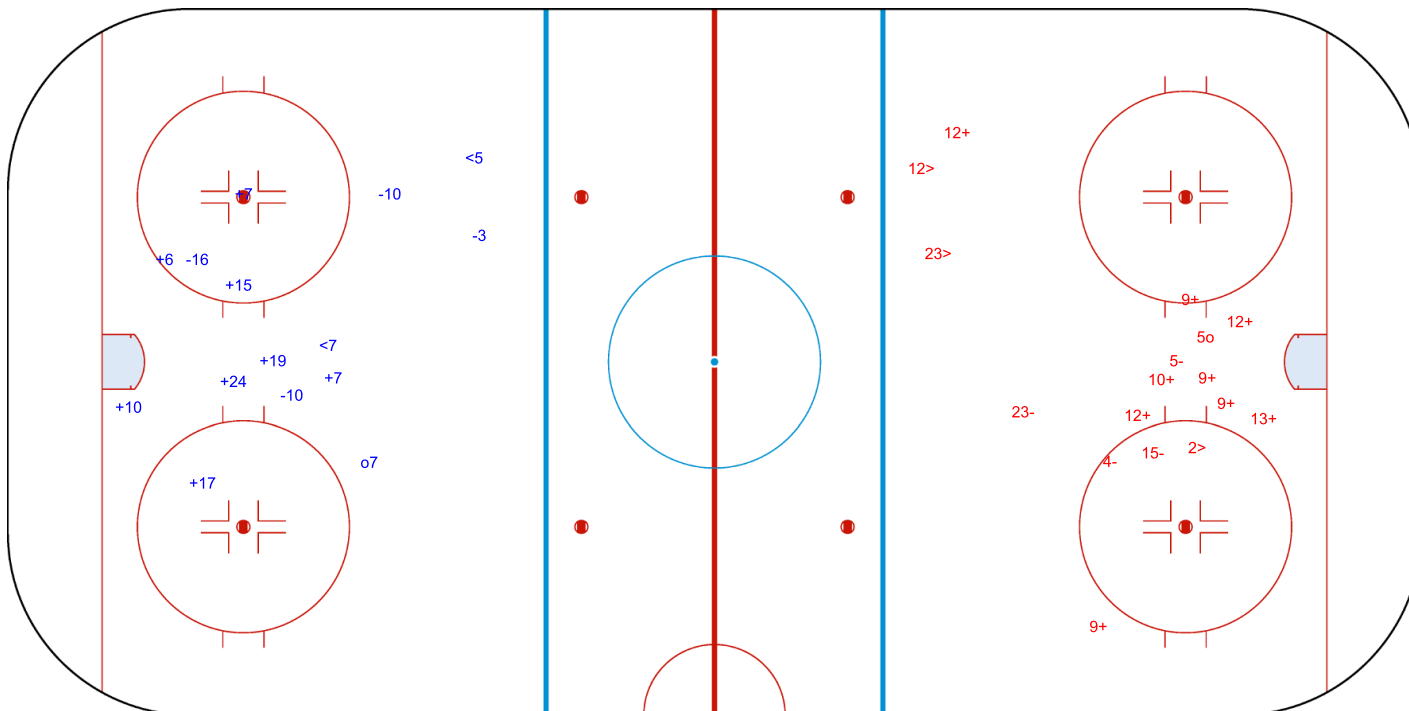

Shots by NED

Goals (o): 1   SSG (+): 8

SSP (-): 2   SPG (-): 4

o7

GK 1 of CRO

3rd Period

Shots by CRO

Goals (o): 1   SSG (+): 9

SSP (>): 3   SPG (-): 4

o5

GK 25 of NED

Legend:			
GK	Goalkeeper	SPG	Shots past goal
SSG	Shots saved by goalkeeper	SSP	Shots saved by player