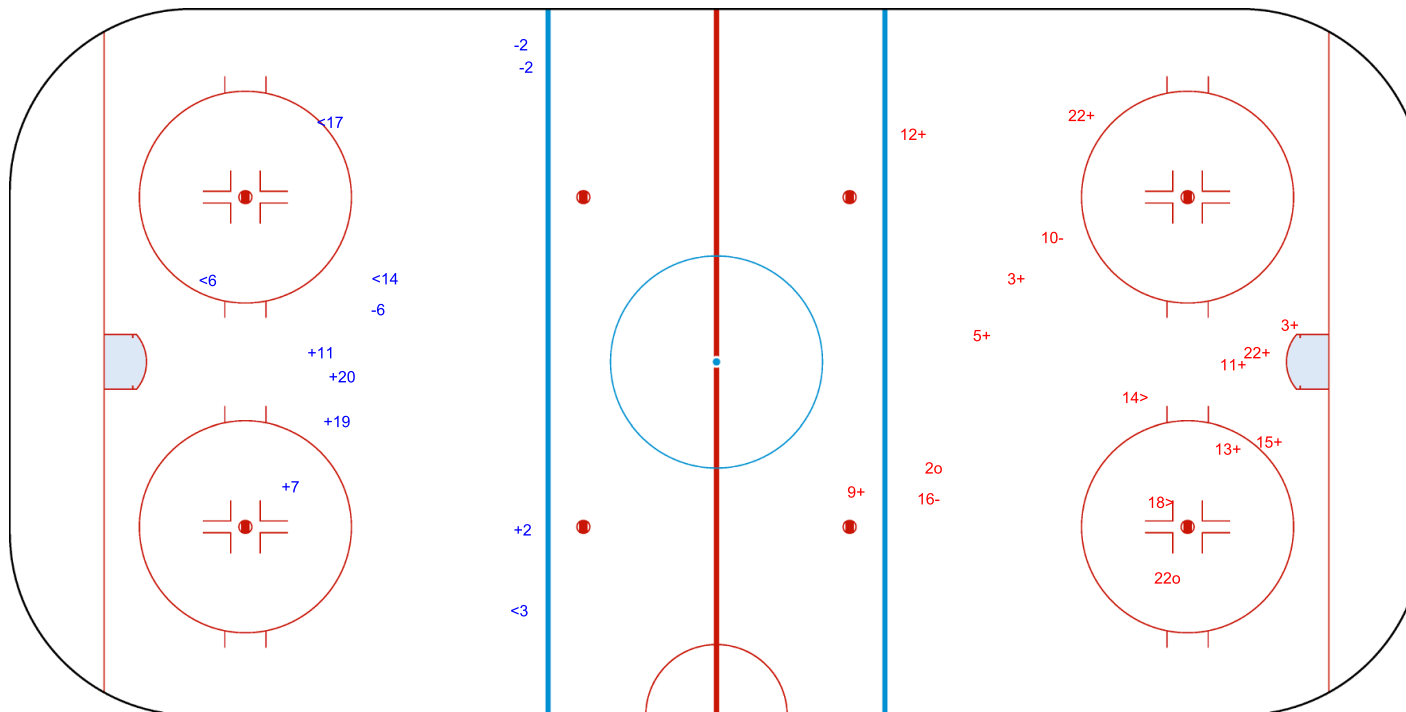

SHOT CHART  
NED - CRO

Shots by NED  
Goals (o): 0  
SSG (+): 5  
SSP (<): 4  
SPG (-): 3

GK 1 of CRO

CRO → 1st Period ← NED

Shots by CRO  
Goals (o): 2  
SSG (>): 2  
SSP (>): 2  
SPG (-): 2

GK 25 of NED

Shots by CRO

Goals (o): 1    SSG (+): 5

SSP (<): 0    SPG (-): 1

GK 25 of NED

2nd Period

Shots by NED

Goals (o): 1    SSG (+): 12

SSP (>): 6    SPG (-): 5

GK 1 of CRO