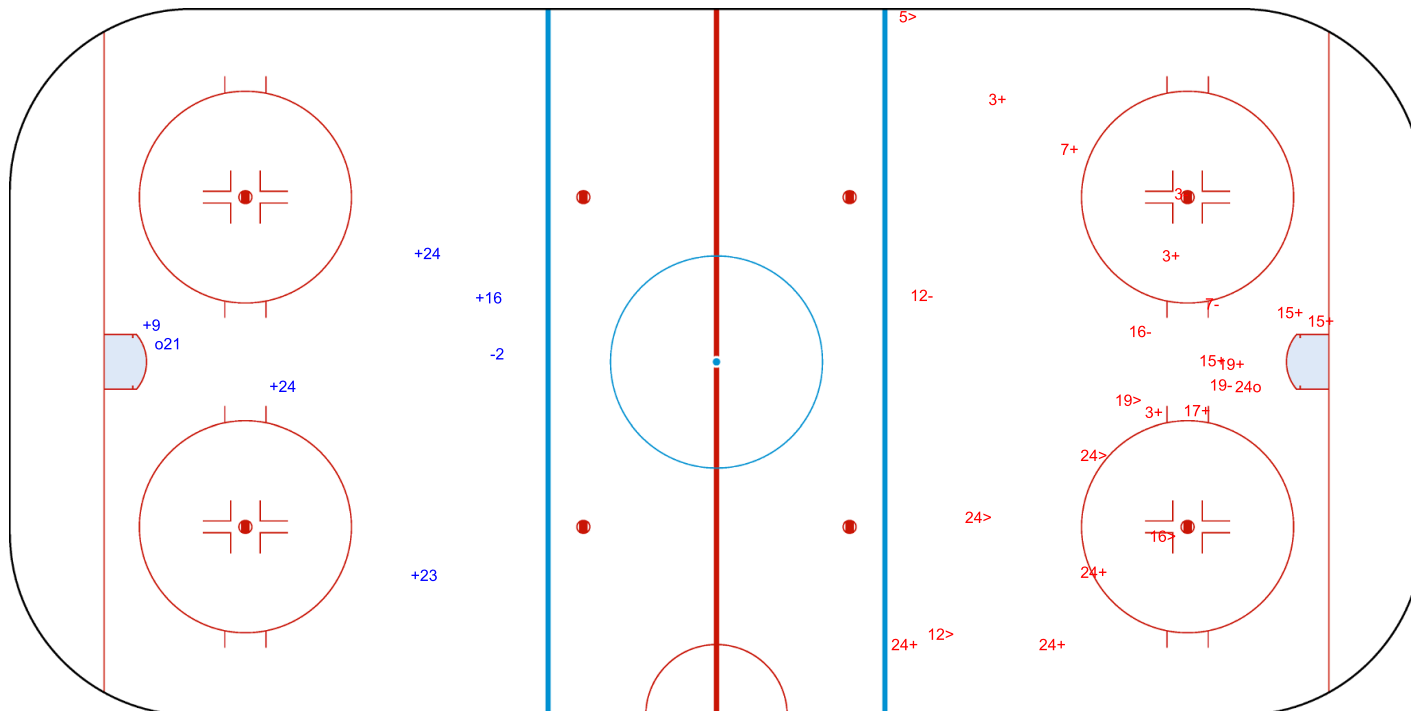

SHOT CHART  
NED - CRO

Shots by NED  
Goals (o): 0  
SSG (+): 5  
SSP (<): 4  
SPG (-): 3

GK 1 of CRO

CRO → 1st Period ← NED

Shots by CRO  
Goals (o): 2  
SSG (>): 2  
SSP (>): 2  
SPG (-): 2

GK 25 of NED

Shots by CRO

Goals (o): 1    SSG (+): 5

SSP (<): 0    SPG (-): 1

GK 25 of NED

2nd Period

Shots by NED

Goals (o): 1    SSG (+): 12

SSP (>): 6    SPG (-): 5

GK 1 of CRO

Shots by NED

Goals (o): 1    SSG (+): 8

SSP (-): 2    SPG (-): 4

o7

GK 1 of CRO

3rd Period

Shots by CRO

Goals (o): 1    SSG (+): 9