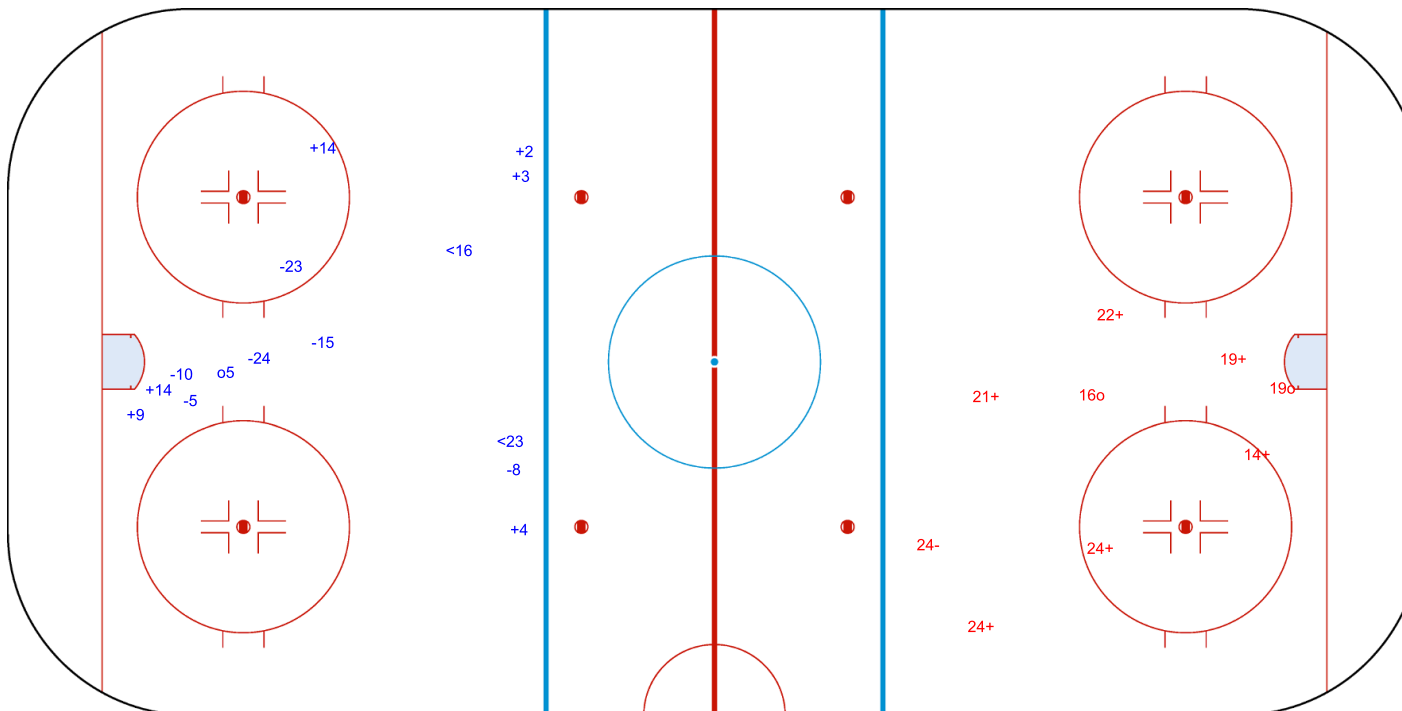

SHOT CHART  
CRO - ISL

Shots by ISL  
Goals (o): 0  
SSP (<): 1  
SSG (+): 7  
SPG (-): 3

GK 1 of CRO

CRO → 1st Period ← ISL

Shots by CRO  
Goals (o): 2  
SSP (>): 4  
SSG (+): 12  
SPG (-): 8

GK 1 of ISL

Shots by CRO

Goals (o): 1    SSG (+): 6

SSP (<): 2    SPG (-): 6

GK 1 of ISL

ISL → 2nd Period ← CRO

Shots by ISL

Goals (o): 2    SSG (+): 6

SSP (>): 0    SPG (-): 1

GK 1 of CRO

Shots by ISL

Goals (o): 1    SSG (+): 1  
SSP (<): 0    SPG (-): 4

GK 1 of CRO

CRO → 3rd Period ← ISL

Shots by CRO

Goals (o): 4    SSG (+): 7  
SSP (>): 6    SPG (-): 8

GK 1 of ISL

ENG