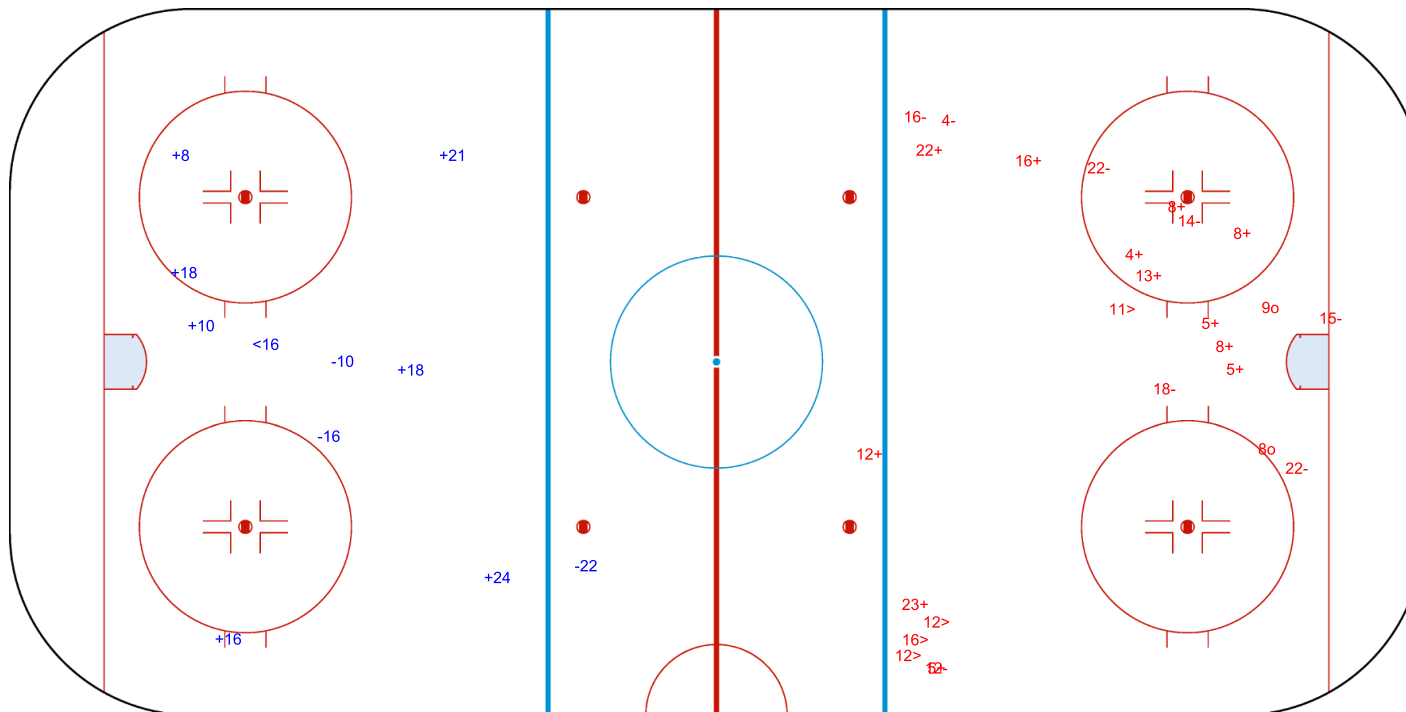

SHOT CHART  
CRO - ISL

Shots by ISL  
Goals (o): 0  
SSP (<): 1  
SSG (+): 7  
SPG (-): 3

GK 1 of CRO

CRO → 1st Period ← ISL

Shots by CRO  
Goals (o): 2  
SSP (>): 4  
SSG (+): 12  
SPG (-): 8

GK 1 of ISL

Shots by CRO

Goals (o): 1    SSG (+): 6

SSP (<): 2    SPG (-): 6

GK 1 of ISL

ISL → 2nd Period ← CRO

Shots by ISL

Goals (o): 2    SSG (+): 6

SSP (>): 0    SPG (-): 1

GK 1 of CRO