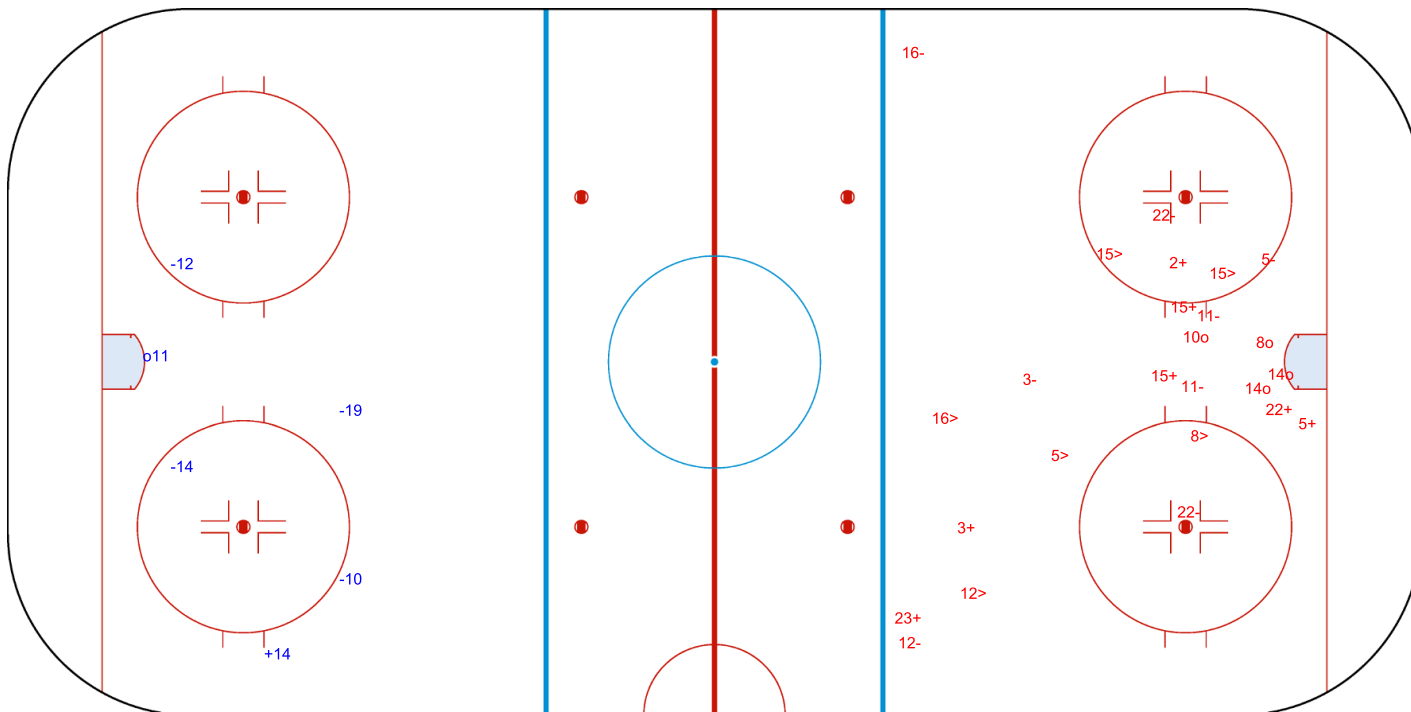

SHOT CHART  
CRO - ISL

Shots by ISL  
Goals (o): 0  
SSP (<): 1  
SSG (+): 7  
SPG (-): 3

GK 1 of CRO

CRO → 1st Period ← ISL

Shots by CRO  
Goals (o): 2  
SSP (>): 4  
SSG (+): 12  
SPG (-): 8

GK 1 of ISL

Shots by CRO

Goals (o): 1    SSG (+): 6

SSP (<): 2    SPG (-): 6

GK 1 of ISL

ISL → 2nd Period ← CRO

Shots by ISL

Goals (o): 2    SSG (+): 6

SSP (>): 0    SPG (-): 1

GK 1 of CRO

Shots by ISL

Goals (o): 1    SSG (+): 1  
SSP (<): 0    SPG (-): 4

GK 1 of CRO

CRO → 3rd Period ← ISL

Shots by CRO

Goals (o): 4    SSG (+): 7  
SSP (>): 6    SPG (-): 8

GK 1 of ISL

ENG