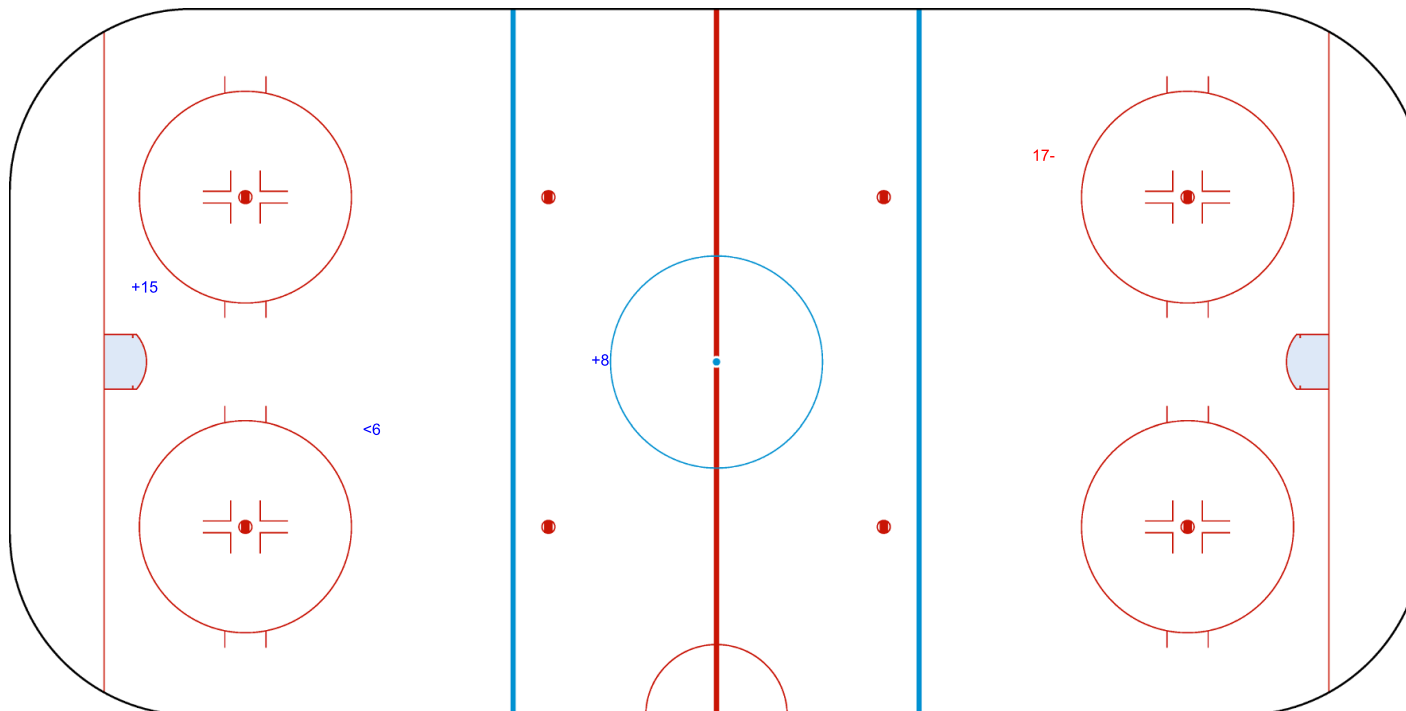

GK 25 of ITA

Overtime

Shots by ITA  
Goals (o): 0    SSG (+): 0  
SSP (>): 0    SPG (-): 1

GK 25 of AUT

Legend:			
<b>GK</b>	Goalkeeper	<b>SPG</b>	Shots past goal
<b>SSG</b>	Shots saved by goalkeeper	<b>SSP</b>	Shots saved by player