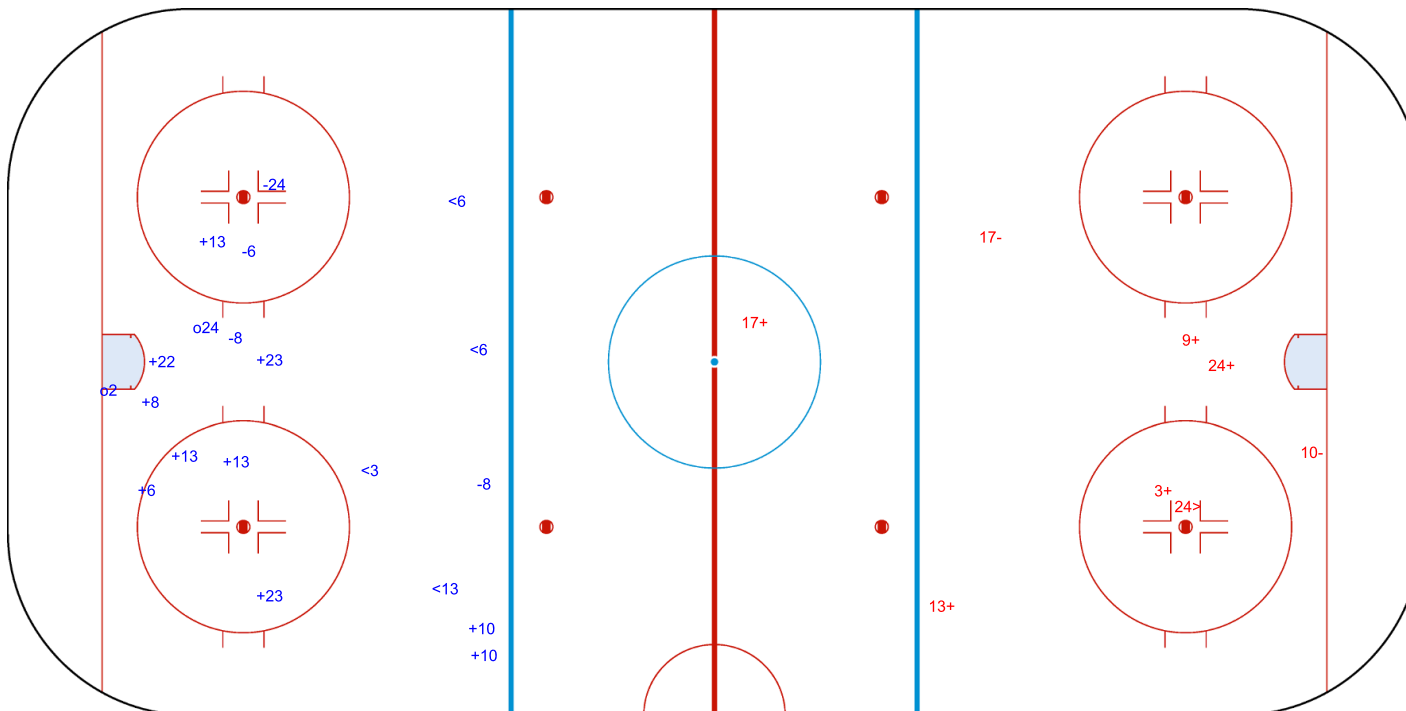

Shots by AUT  
Goals (o): 2    SSG (+): 10  
SSP (<): 4    SPG (-): 4

GK 25 of ITA

ITA → 3rd Period ← AUT

Shots by ITA  
Goals (o): 0    SSG (+): 5  
SSP (>): 1    SPG (-): 2

GK 25 of AUT

Shots by AUT  
Goals (o): 0    SSG (+): 2  
SSP (<): 1    SPG (-): 0