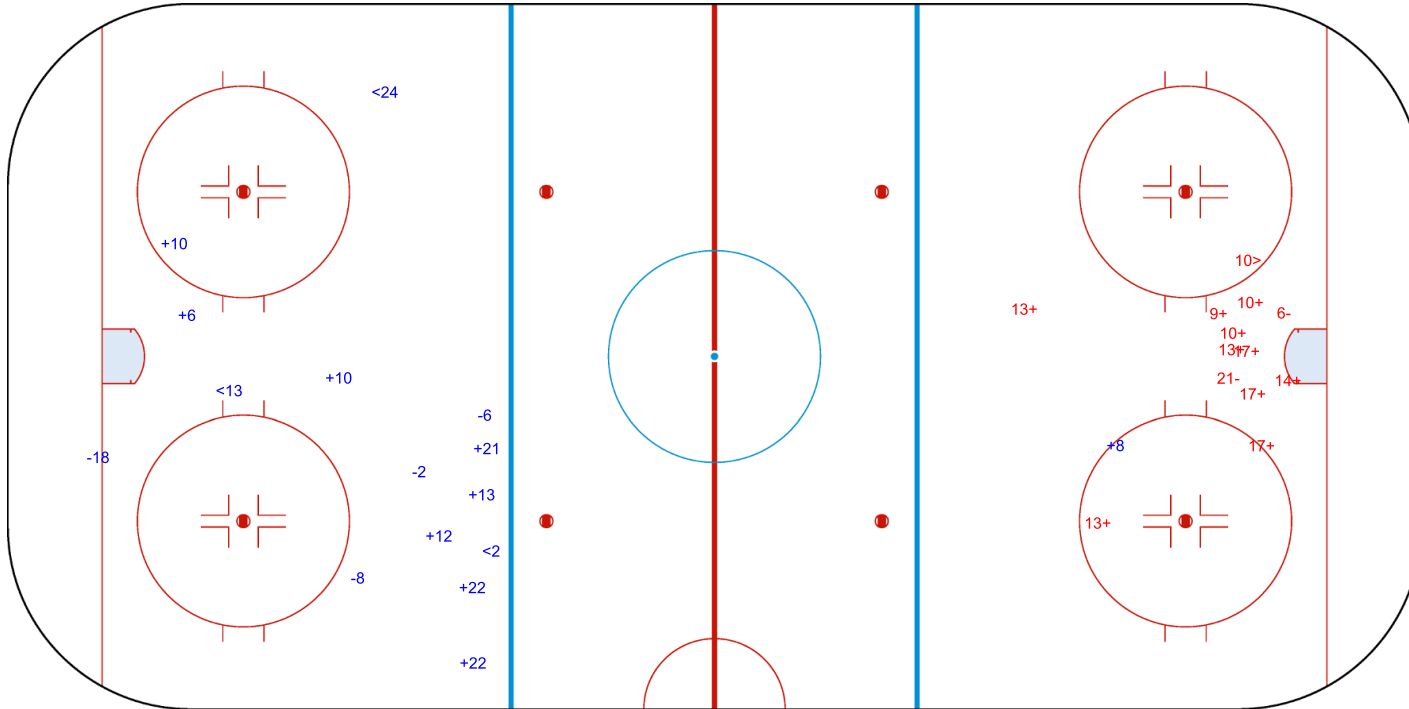

SHOT CHART

ITA - AUT

1st Period

Shots by AUT

Goals (o): 0    SSG (+): 9  
SSP (-): 3    SPG (-): 4

GK 25 of ITA

Shots by ITA

Goals (o): 0    SSG (+): 10  
SSP (>): 1    SPG (-): 2

GK 25 of AUT

Shots by ITA  
Goals (o): 3  
SSP (<): 3  
SSG (+): 12  
SPG (-): 3

o17  
o17  
o10

GK 25 of AUT

2nd Period

Shots by AUT  
Goals (o): 1  
SSP (>): 2  
SSG (+): 9  
SPG (-): 5

o15

GK 25 of ITA