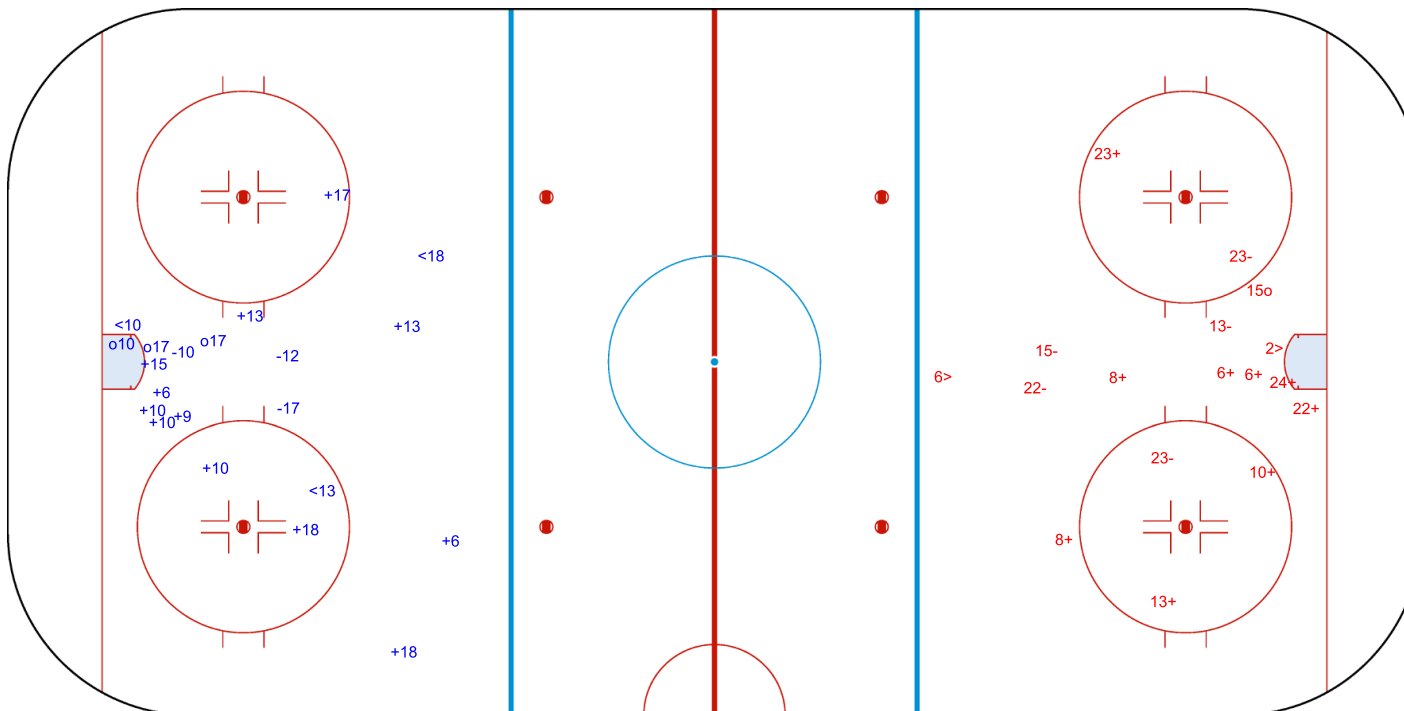

GK 25 of AUT

Shots by ITA  
Goals (o): 3  
SSP (<): 3  
SSG (+): 12  
SPG (-): 3

o17  
o17  
o10

GK 25 of AUT

2nd Period

Shots by AUT  
Goals (o): 1  
SSP (>): 2  
SSG (+): 9  
SPG (-): 5

o15

GK 25 of ITA

Shots by AUT  
Goals (o): 2    SSG (+): 10  
SSP (<): 4    SPG (-): 4

GK 25 of ITA

ITA → 3rd Period ← AUT

Shots by ITA  
Goals (o): 0    SSG (+): 5  
SSP (>): 1    SPG (-): 2

GK 25 of AUT

Shots by AUT  
Goals (o): 0    SSG (+): 2  
SSP (<): 1    SPG (-): 0