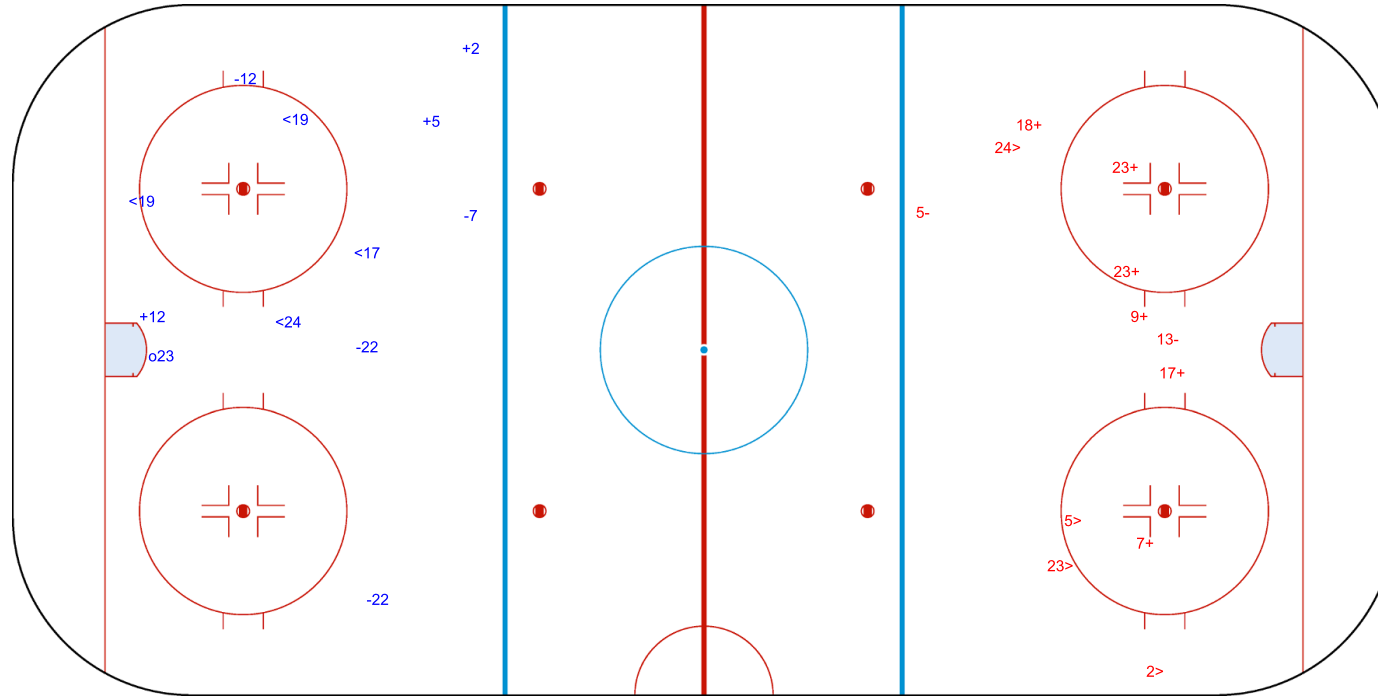

Shots by AUT

Goals (o): 1    SSG (+): 3  
SSP (<): 4    SPG (-): 4

GK 20 of ITA

ITA → 3rd Period ← AUT

Shots by ITA

Goals (o): 0    SSG (+): 6  
SSP (>): 4    SPG (-): 2

GK 1 of AUT

Legend:	
<b>GK</b>	Goalkeeper
<b>SPG</b>	Shots past goal
<b>SSG</b>	Shots saved by goalkeeper
<b>SSP</b>	Shots saved by player