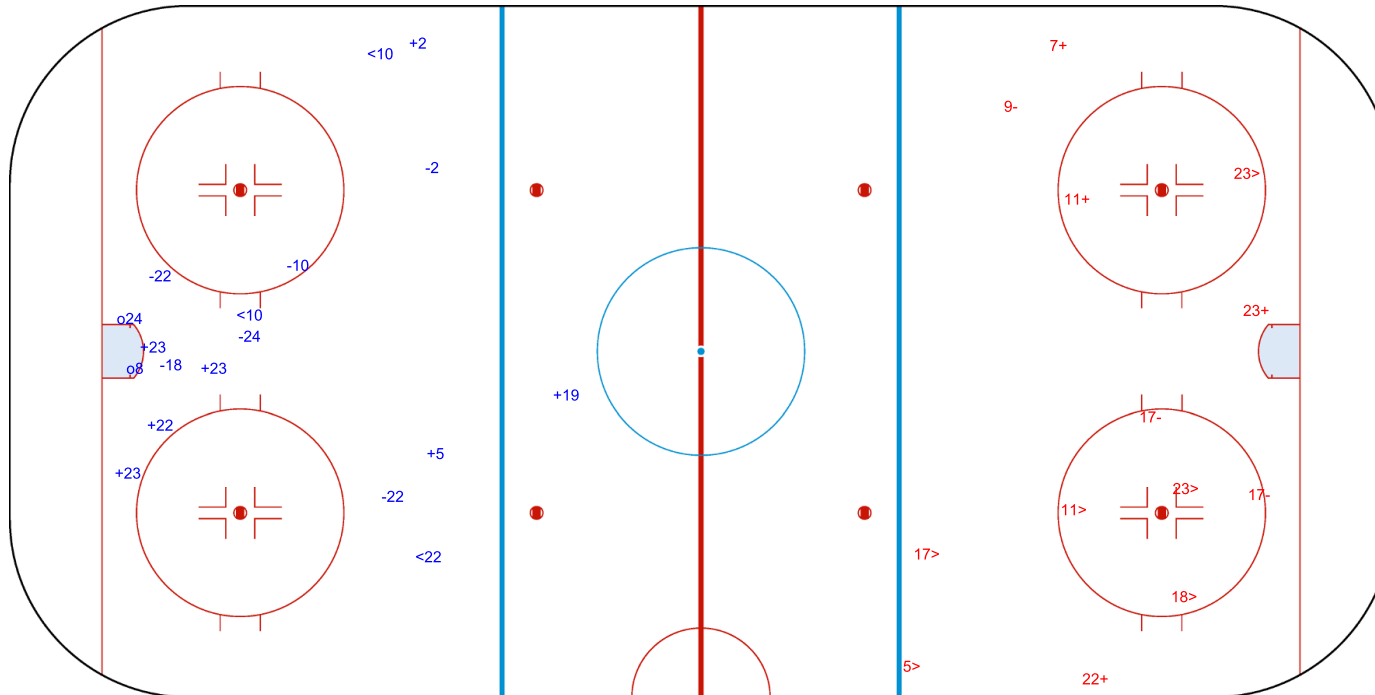

SHOT CHART  
ITA - AUT

1st Period

Shots by AUT  
Goals (o): 2  
SSP (<): 3

SSG (+): 7  
SPG (-): 6

GK 20 of ITA

Shots by ITA  
Goals (o): 0  
SSP (>): 6

SSG (+): 4  
SPG (-): 3

GK 1 of AUT

Shots by AUT

Goals (o): 1    SSG (+): 3  
SSP (<): 4    SPG (-): 4

GK 20 of ITA

ITA → 3rd Period ← AUT

Shots by ITA

Goals (o): 0    SSG (+): 6  
SSP (>): 4    SPG (-): 2

GK 1 of AUT

Legend:	
<b>GK</b>	Goalkeeper
<b>SPG</b>	Shots past goal
<b>SSG</b>	Shots saved by goalkeeper
<b>SSP</b>	Shots saved by player