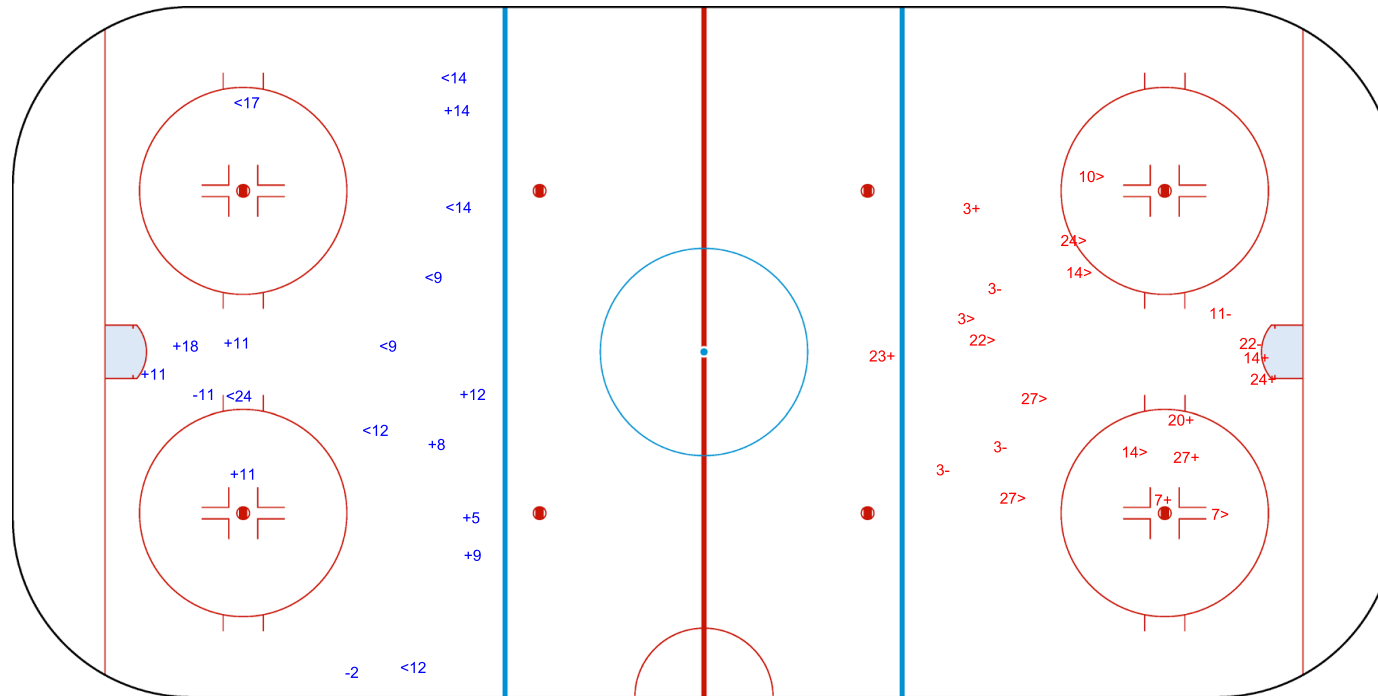

SHOT CHART
LTU - EST

1st Period

Shots by EST
Goals (o): 1
SSP (<): 1

SSG (+): 5
SPG (-): 5

GK 1 of LTU

Shots by LTU
Goals (o): 4
SSP (>): 2

SSG (+): 12
SPG (-): 4

GK 1 of EST

GK 30 of EST

Shots by LTU

Goals (o): 0 SSG (+): 9
SSP (<): 8 SPG (-): 2

GK 30 of EST

2nd Period

Shots by EST

Goals (o): 0 SSG (+): 7
SSP (>): 9 SPG (-): 5

GK 1 of LTU

Shots by EST

Goals (o): 1 SSG (+): 8
SSP (<): 4 SPG (-): 7

GK 1 of LTU

LTU → 3rd Period ← EST

Shots by LTU

Goals (o): 1 SSG (+): 3
SSP (>): 2 SPG (-): 0

GK 30 of EST

ENG