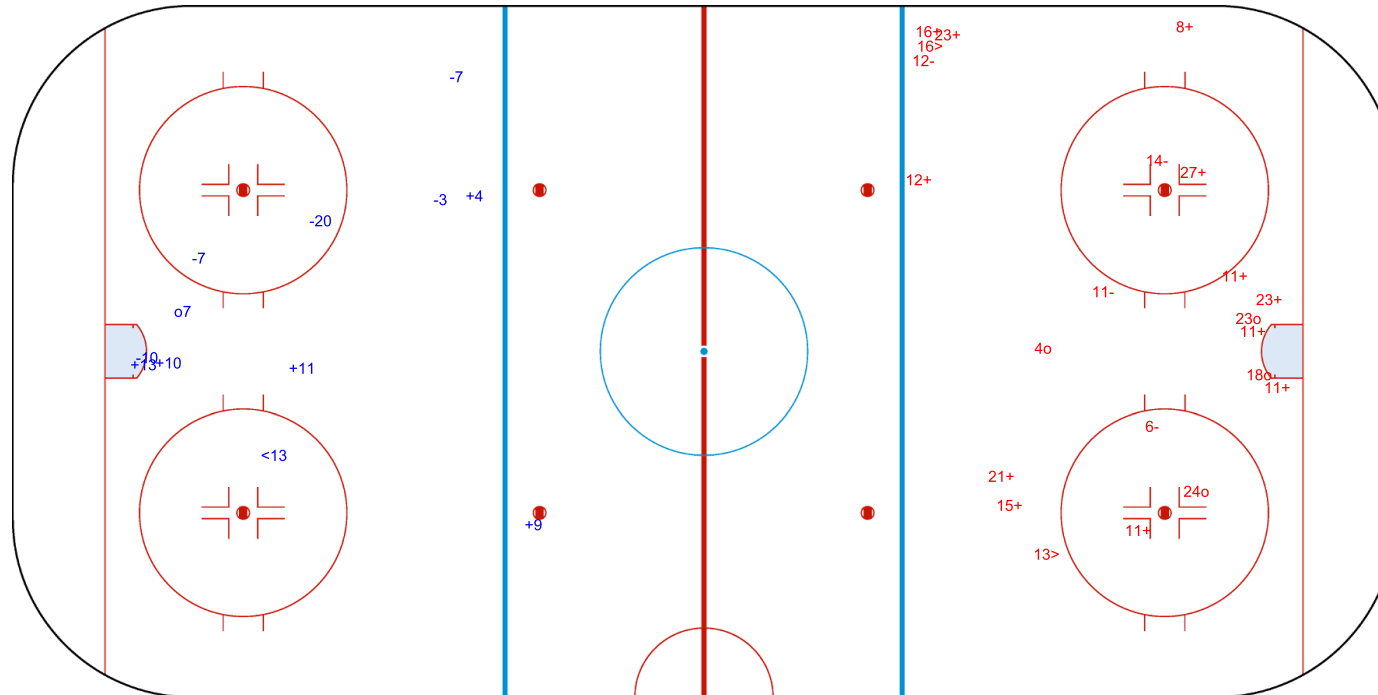

SHOT CHART
LTU - EST

1st Period

Shots by EST
Goals (o): 1
SSP (<): 1

SSG (+): 5
SPG (-): 5

GK 1 of LTU

Shots by LTU
Goals (o): 4
SSP (>): 2

SSG (+): 12
SPG (-): 4

GK 1 of EST

GK 30 of EST

Shots by LTU

Goals (o): 0 SSG (+): 9
SSP (<): 8 SPG (-): 2

GK 30 of EST

2nd Period

Shots by EST

Goals (o): 0 SSG (+): 7
SSP (>): 9 SPG (-): 5

GK 1 of LTU