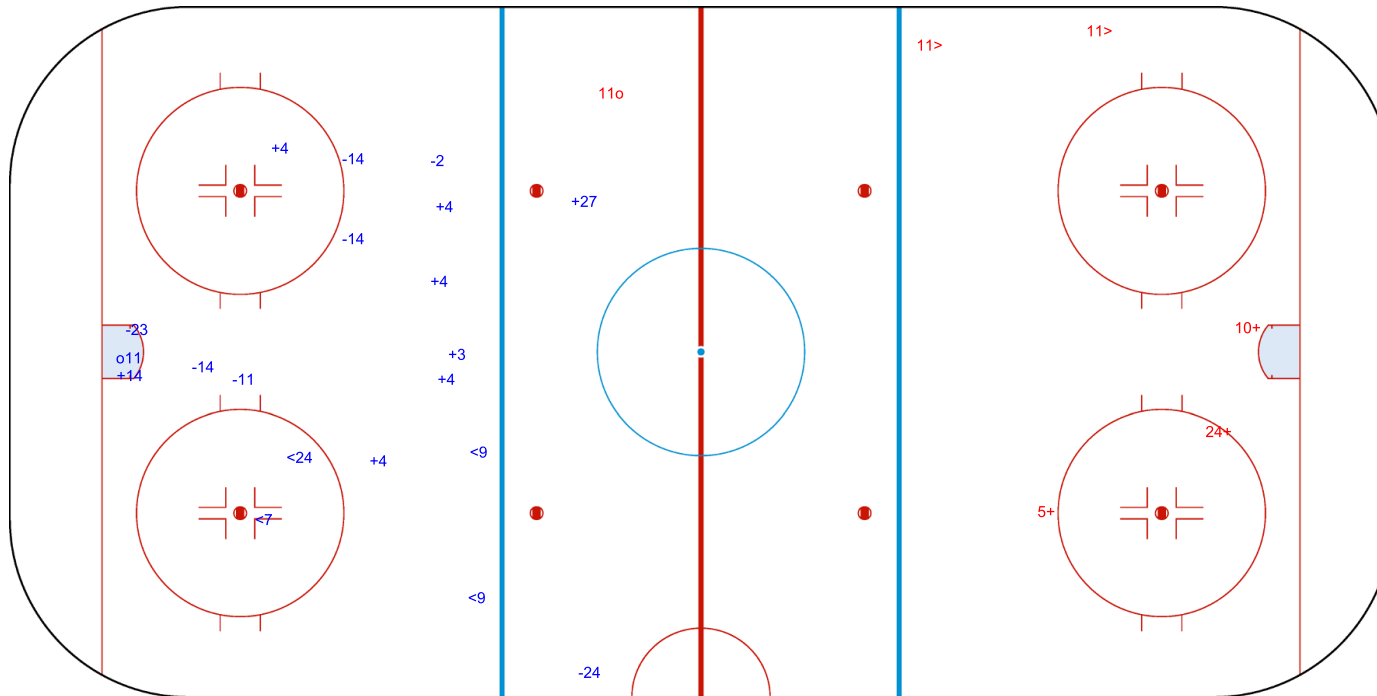

Shots by EST

Goals (o): 1 SSG (+): 8
SSP (<): 4 SPG (-): 7

GK 1 of LTU

LTU → 3rd Period ← EST

Shots by LTU

Goals (o): 1 SSG (+): 3
SSP (>): 2 SPG (-): 0

GK 30 of EST

ENG

Legend:
ENG Empty net goal **GK** Goalkeeper **SPG** Shots past goal **SSG** Shots saved by goalkeeper **SSP** Shots saved by player