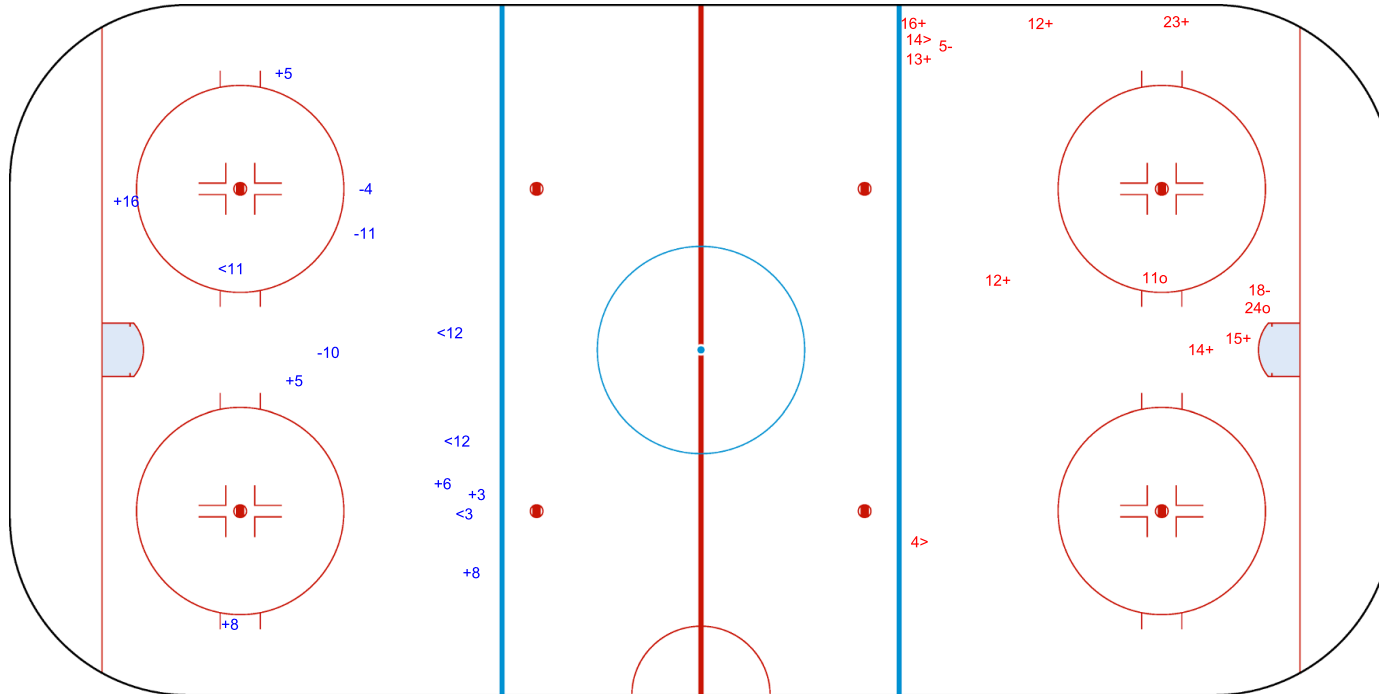

3rd Period

Shots by LTU

Goals (o): 2 SSG (+): 7
SSP (>): 2 SPG (-): 2

GK 20 of KOR

ENG

Legend:	ENG Empty net goal	GK Goalkeeper	SPG Shots past goal	SSG Shots saved by goalkeeper	SSP Shots saved by player
----------------	---------------------------	----------------------	----------------------------	--------------------------------------	----------------------------------