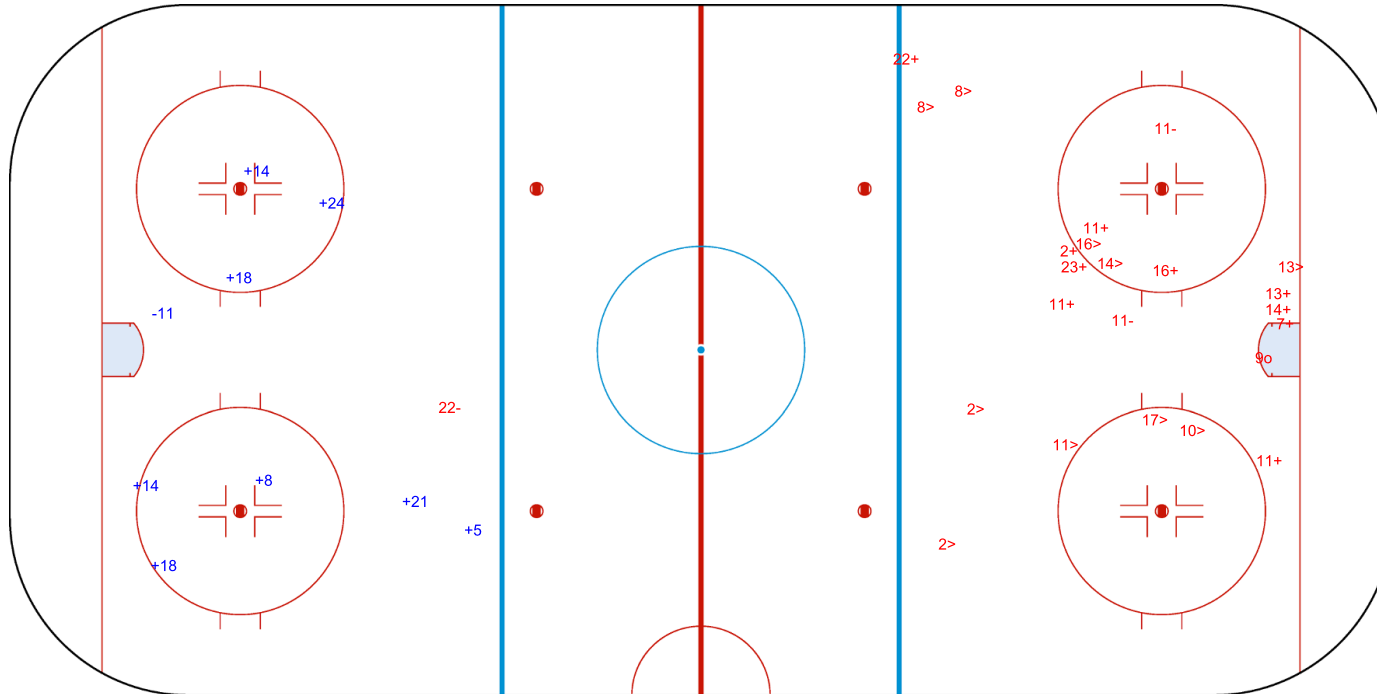

SHOT CHART
LTU - KOR

Shots by KOR
Goals (o): 0
SSP (<): 7
SSG (+): 6
SPG (-): 5

GK 1 of LTU

1st Period

Shots by LTU
Goals (o): 1
SSP (>): 5
SSG (+): 8
SPG (-): 1

GK 20 of KOR

Shots by LTU

Goals (o): 0 SSG (+): 8
SSP (<): 0 SPG (-): 1

GK 20 of KOR

2nd Period

Shots by KOR

Goals (o): 1 SSG (+): 10
SSP (>): 10 SPG (-): 3

GK 1 of LTU

Shots by KOR

Goals (o): 0 SSG (+): 7
SSP (<): 4 SPG (-): 3

GK 1 of LTU