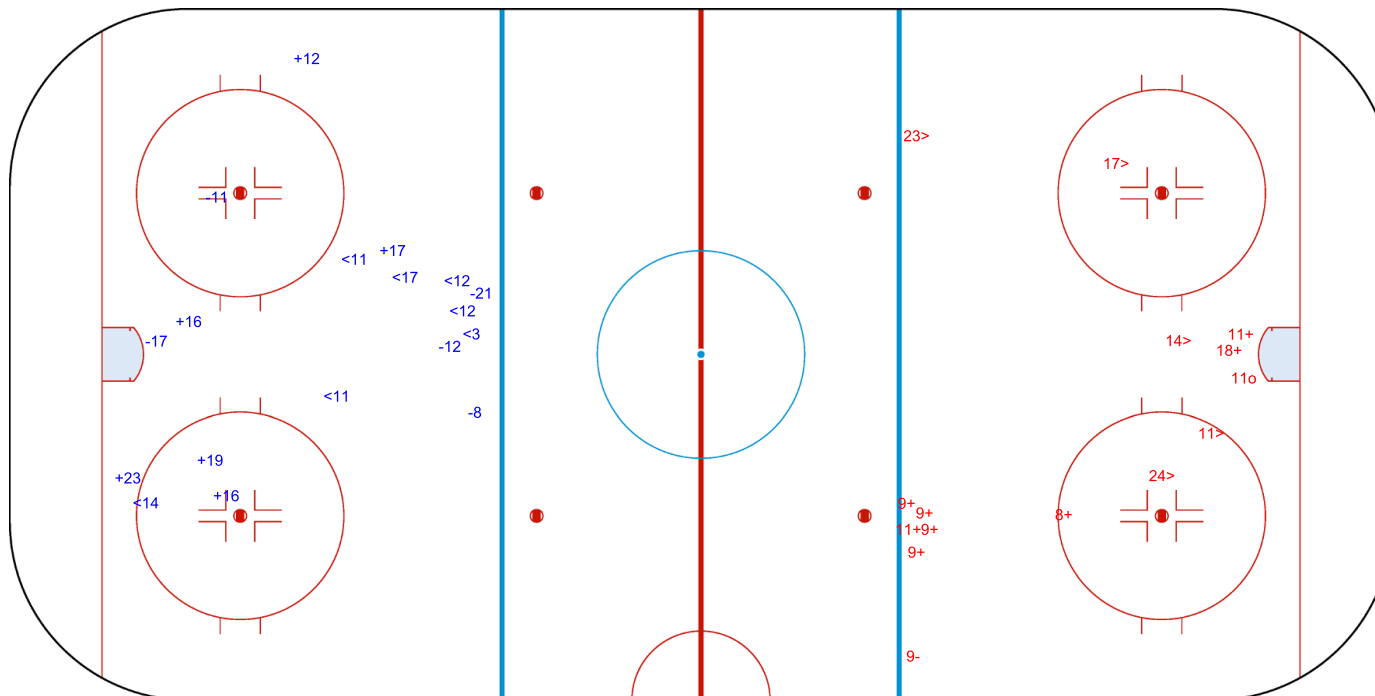

SHOT CHART
LTU - KOR

Shots by KOR
Goals (o): 0
SSP (<): 7
SSG (+): 6
SPG (-): 5

GK 1 of LTU

1st Period

Shots by LTU
Goals (o): 1
SSP (>): 5
SSG (+): 8
SPG (-): 1

GK 20 of KOR

Shots by LTU

Goals (o): 0 SSG (+): 8
SSP (<): 0 SPG (-): 1

GK 20 of KOR

2nd Period

Shots by KOR

Goals (o): 1 SSG (+): 10
SSP (>): 10 SPG (-): 3

GK 1 of LTU

Shots by KOR

Goals (o): 0 SSG (+): 7
SSP (<): 4 SPG (-): 3

GK 1 of LTU