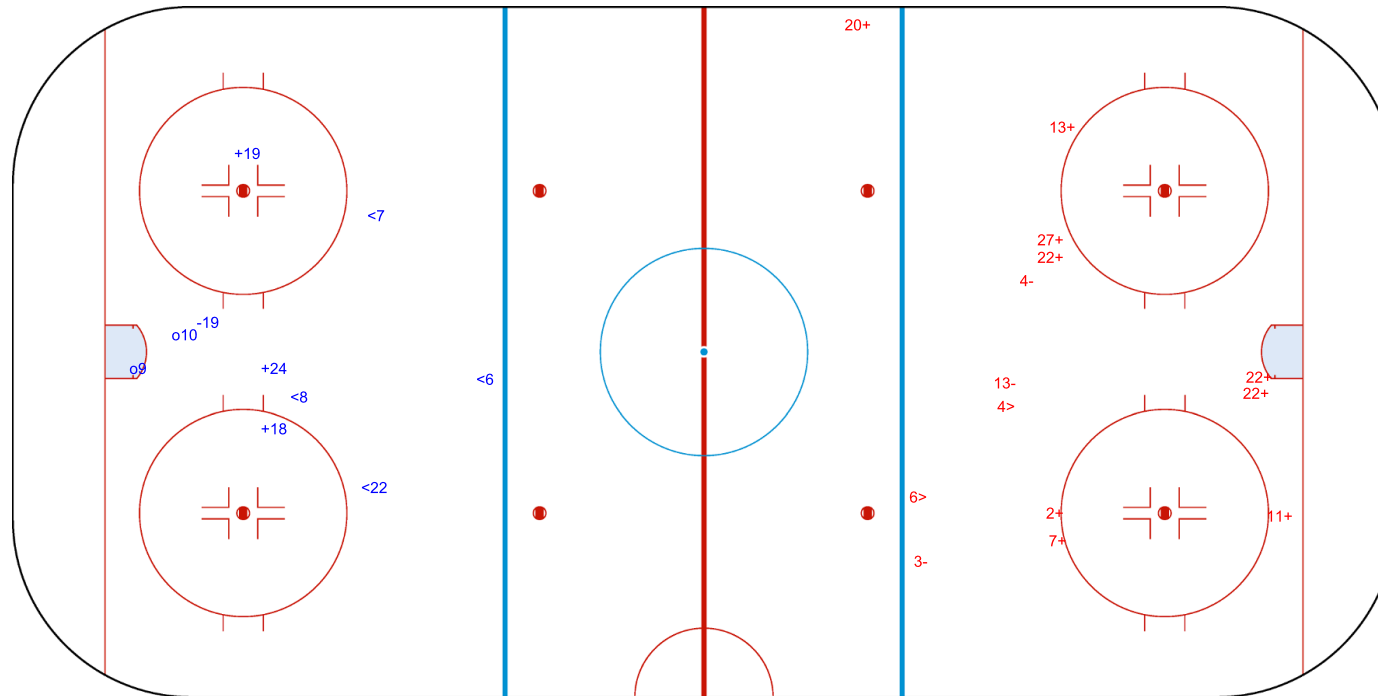

Shots by AUT

Goals (o): 2   SSG (+): 3
SSP (<): 4   SPG (-): 1

GK 30 of EST

3rd Period

Shots by EST

Goals (o): 0   SSG (+): 9
SSP (>): 2   SPG (-): 3

GK 1 of AUT

Legend:	
GK	Goalkeeper
SPG	Shots past goal
SSG	Shots saved by goalkeeper
SSP	Shots saved by player