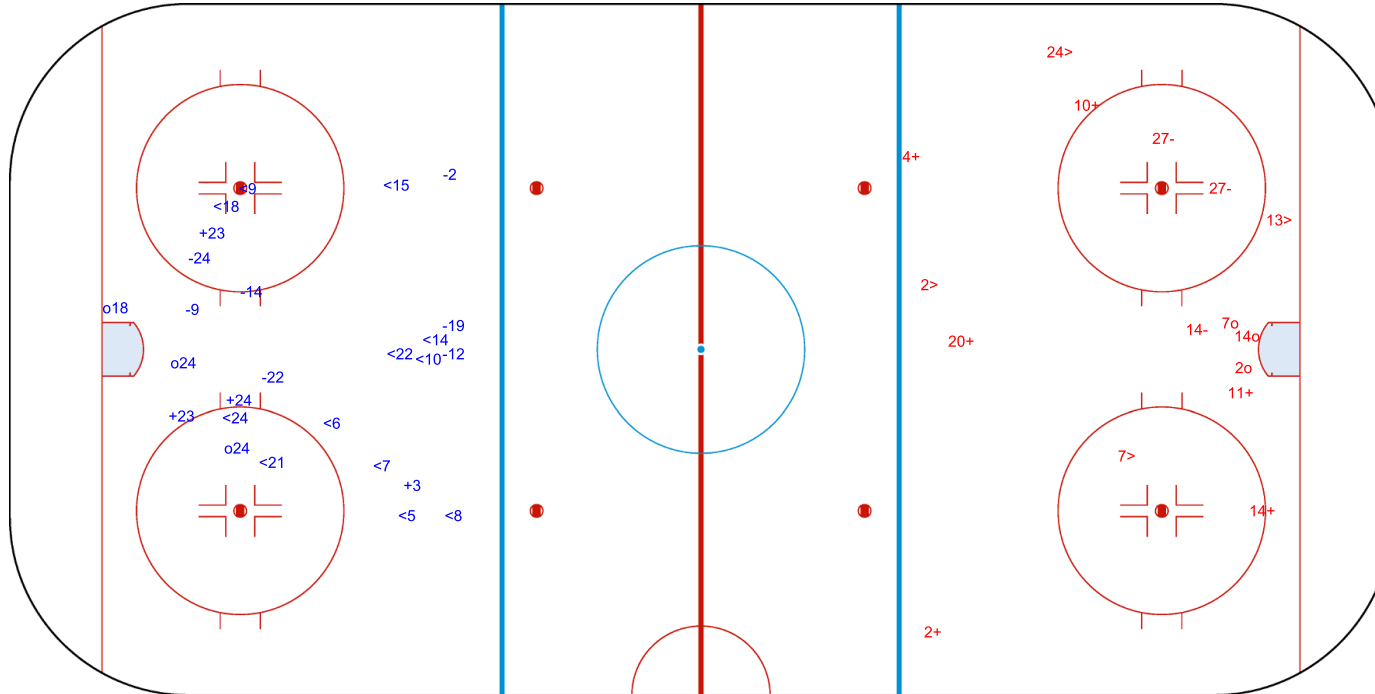

SHOT CHART
AUT - EST

1st Period

Shots by AUT
Goals (o): 3
SSP (<): 12

SSG (+): 4
SPG (-): 7

GK 30 of EST

Shots by EST
Goals (o): 3
SSP (>): 4

SSG (+): 6
SPG (-): 3

GK 1 of AUT