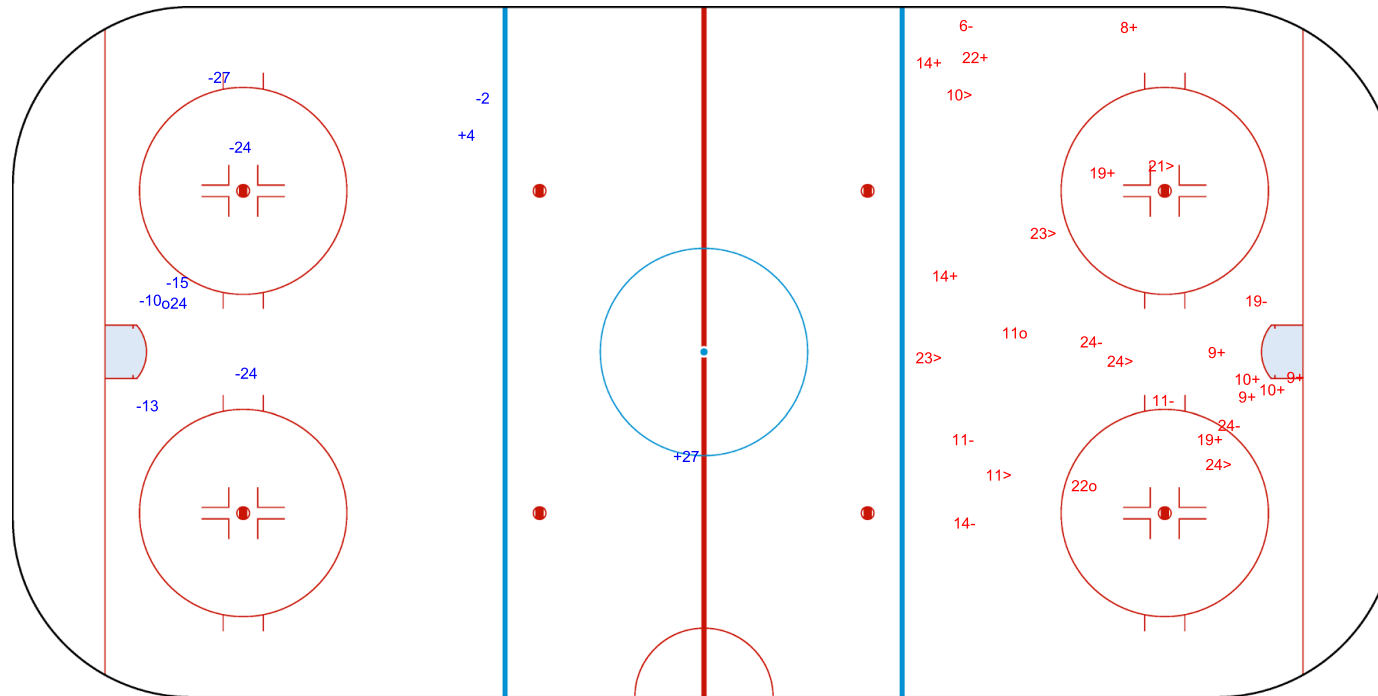

Shots by EST

Goals (o): 1   SSG (+): 2
SSP (<): 0   SPG (-): 7

o24

GK 1 of AUT

2nd Period

Shots by AUT

Goals (o): 2   SSG (+): 11
SSP (>): 7   SPG (-): 7

o22

o11

GK 30 of EST