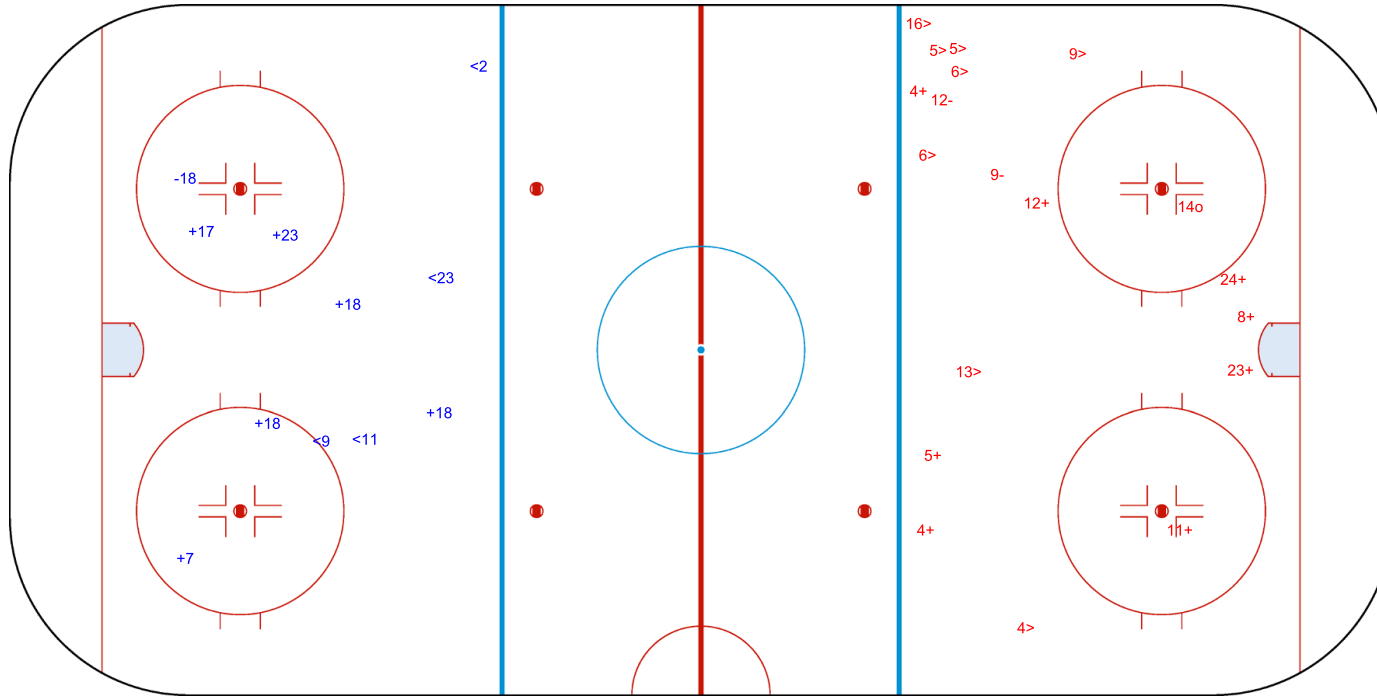

Goals (o): 1 SSG (+): 3
SSP (<): 7 SPG (-): 7

GK 20 of ITA

ITA → 2nd Period ← LTU

Shots by ITA

Goals (o): 1 SSG (+): 2
SSP (>): 2 SPG (-): 2

GK 1 of LTU

Shots by ITA

Goals (o): 0

SSP (<): 4

SSG (+): 6

SPG (-): 1

GK 1 of LTU

3rd Period

Shots by LTU

Goals (o): 1

SSP (>): 8

SSG (+): 8

SPG (-): 2

GK 20 of ITA

Shots by ITA

Goals (o): 0

SSP (<): 3

SSG (+): 2

SPG (-): 0