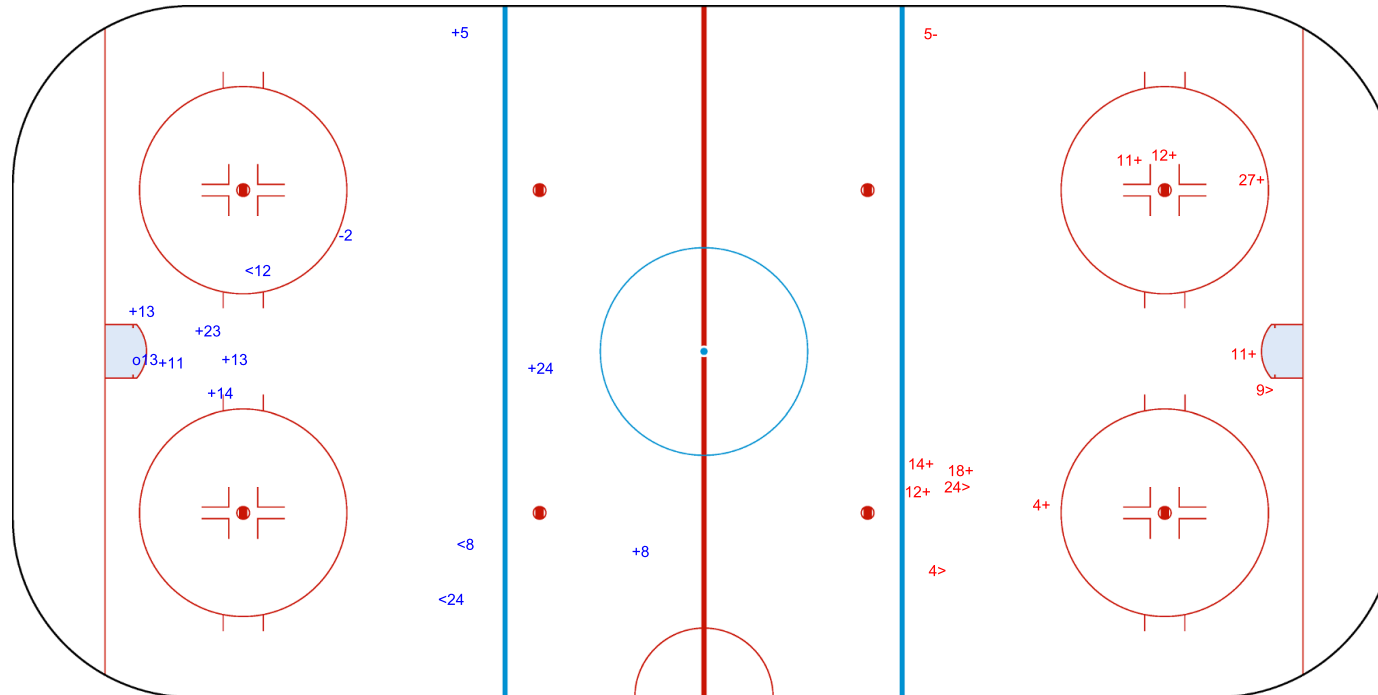

SHOT CHART

LTU - ITA

1st Period

Shots by ITA

Goals (o): 1

SSP (<): 3

SSG (+): 8

SPG (-): 1

GK 1 of LTU

Shots by LTU

Goals (o): 0

SSP (>): 3

SSG (+): 8

SPG (-): 1

GK 20 of ITA

Shots by LTU

Goals (o): 1 SSG (+): 3
SSP (<): 7 SPG (-): 7

GK 20 of ITA

ITA → 2nd Period ← LTU

Shots by ITA

Goals (o): 1 SSG (+): 2
SSP (>): 2 SPG (-): 2

GK 1 of LTU

Shots by ITA

Goals (o): 0