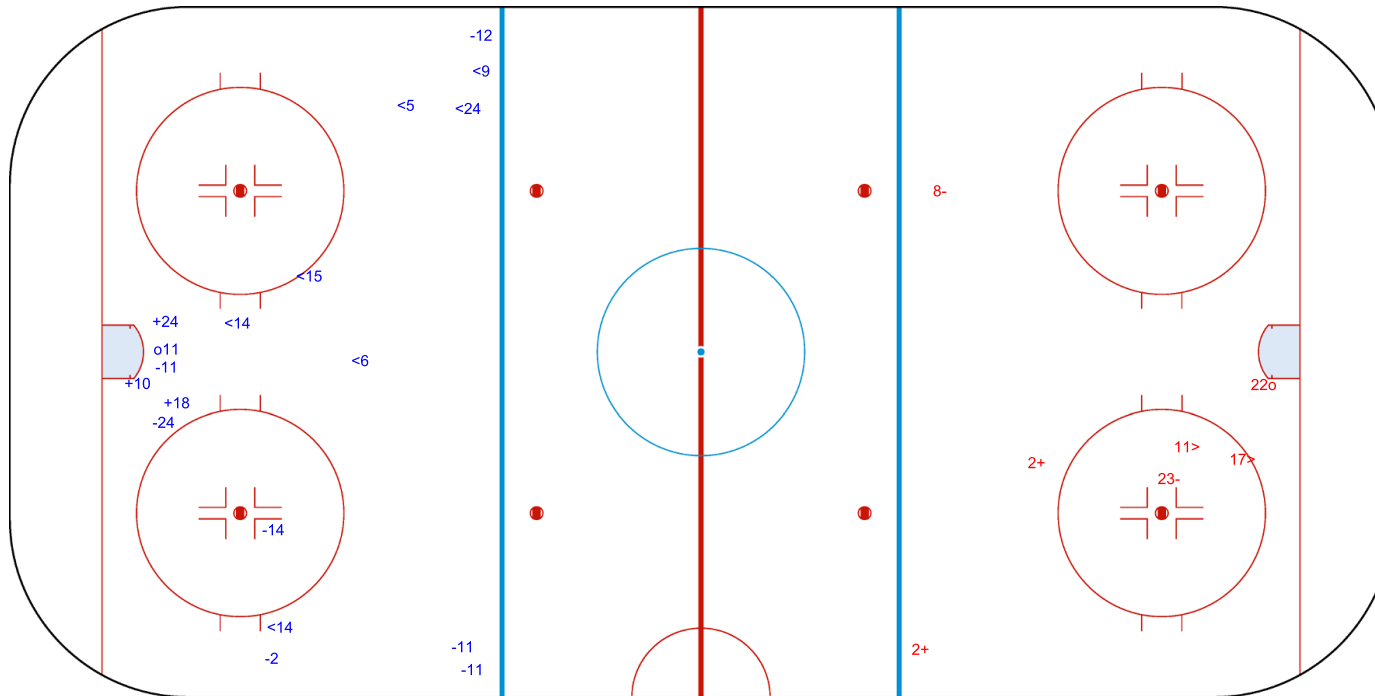

GK 1 of LTU

Shots by LTU

Goals (o): 0

SSP (>): 3

SSG (+): 8

SPG (-): 1

GK 20 of ITA

Shots by LTU

Goals (o): 1 SSG (+): 3
SSP (<): 7 SPG (-): 7

GK 20 of ITA

ITA → 2nd Period ← LTU

Shots by ITA

Goals (o): 1 SSG (+): 2
SSP (>): 2 SPG (-): 2

GK 1 of LTU

Shots by ITA

Goals (o): 0

SSP (<): 4

SSG (+): 6

SPG (-): 1

GK 1 of LTU

3rd Period

Shots by LTU

Goals (o): 1

SSP (>): 8