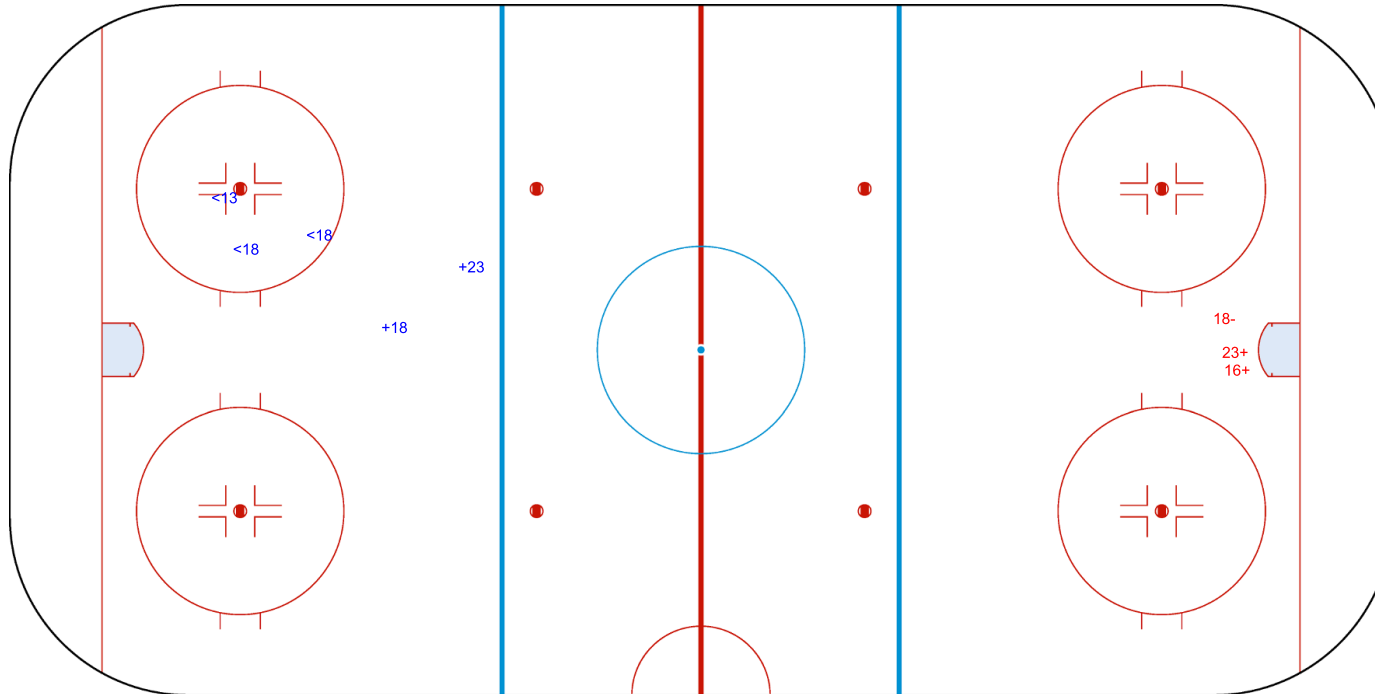

SSG (+): 8

SPG (-): 2

GK 20 of ITA

Shots by ITA

Goals (o): 0

SSP (<): 3

SSG (+): 2

SPG (-): 0

GK 1 of LTU

Overtime

Shots by LTU

Goals (o): 0

SSP (>): 0

SSG (+): 2

SPG (-): 1

GK 20 of ITA