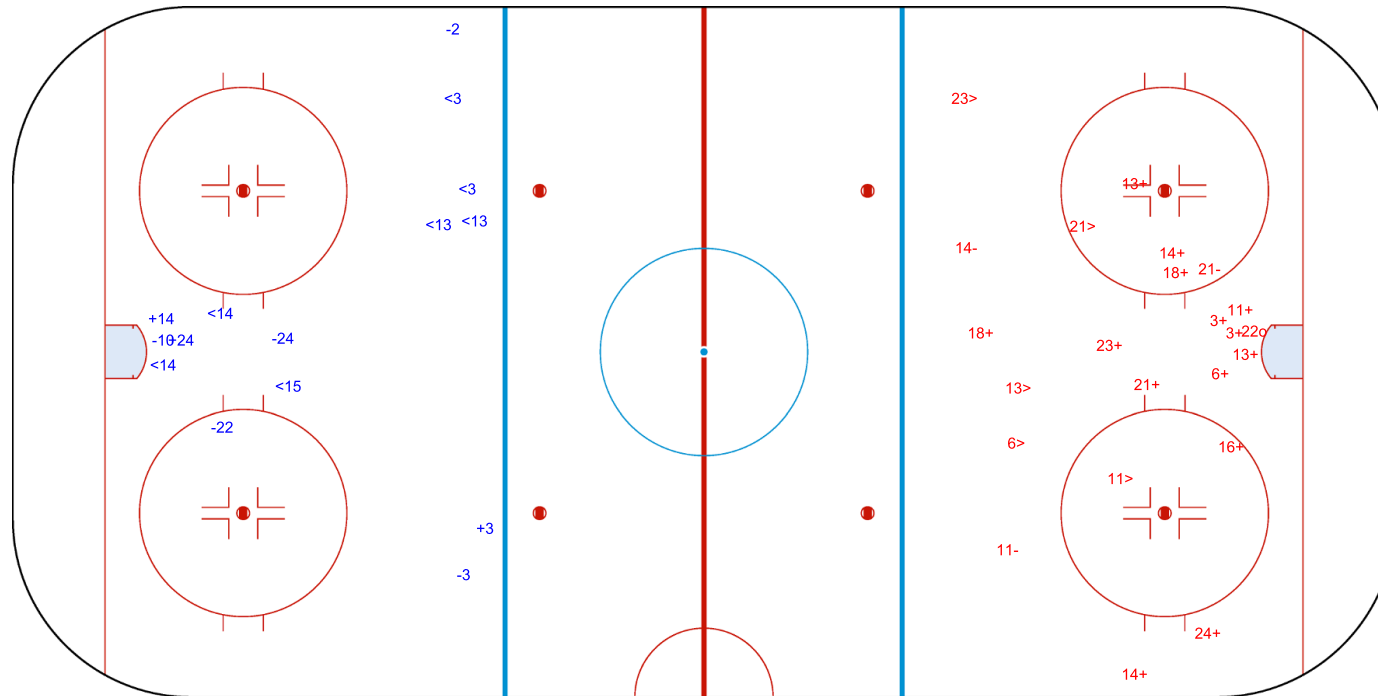

SHOT CHART
FRA - EST

Shots by FRA
Goals (o): 1
SSP (<): 8
SSG (+): 11
SPG (-): 6

EST → 1st Period ← FRA

Shots by EST
Goals (o): 1
SSP (>): 2
SSG (+): 4
SPG (-): 2

Shots by EST

Goals (o): 0 SSG (+): 3
SSP (<): 7 SPG (-): 5

GK 20 of FRA

FRA → 2nd Period ← EST

Shots by FRA

Goals (o): 1 SSG (+): 14
SSP (>): 5 SPG (-): 3

GK 1 of EST

Shots by FRA

Goals (o): 0 SSG (+): 9
SSP (<): 6 SPG (-): 4

GK 1 of EST