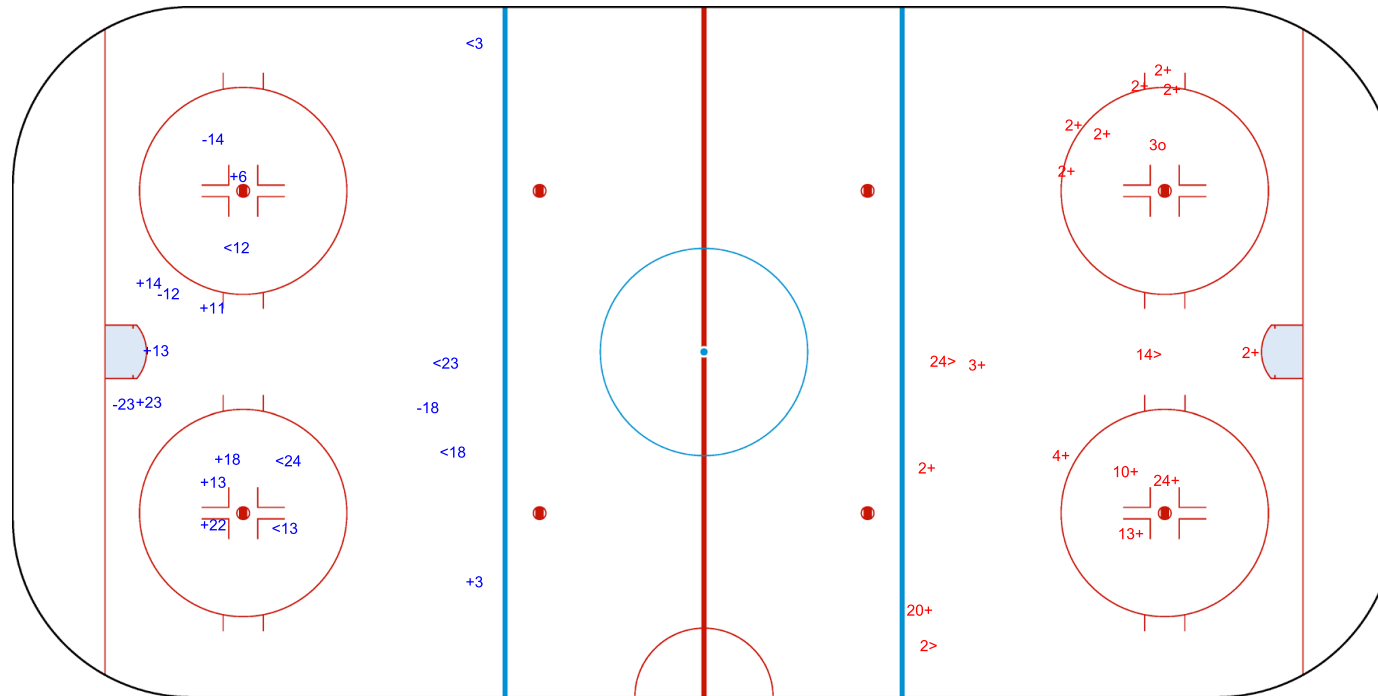

3rd Period

Shots by EST

Goals (o): 1 SSG (+): 14
SSP (>): 3 SPG (-): 0

GK 20 of FRA

Shots by FRA

Goals (o): 0 SSG (+): 3
SSP (<): 0 SPG (-): 1

GK 1 of EST

Overtime