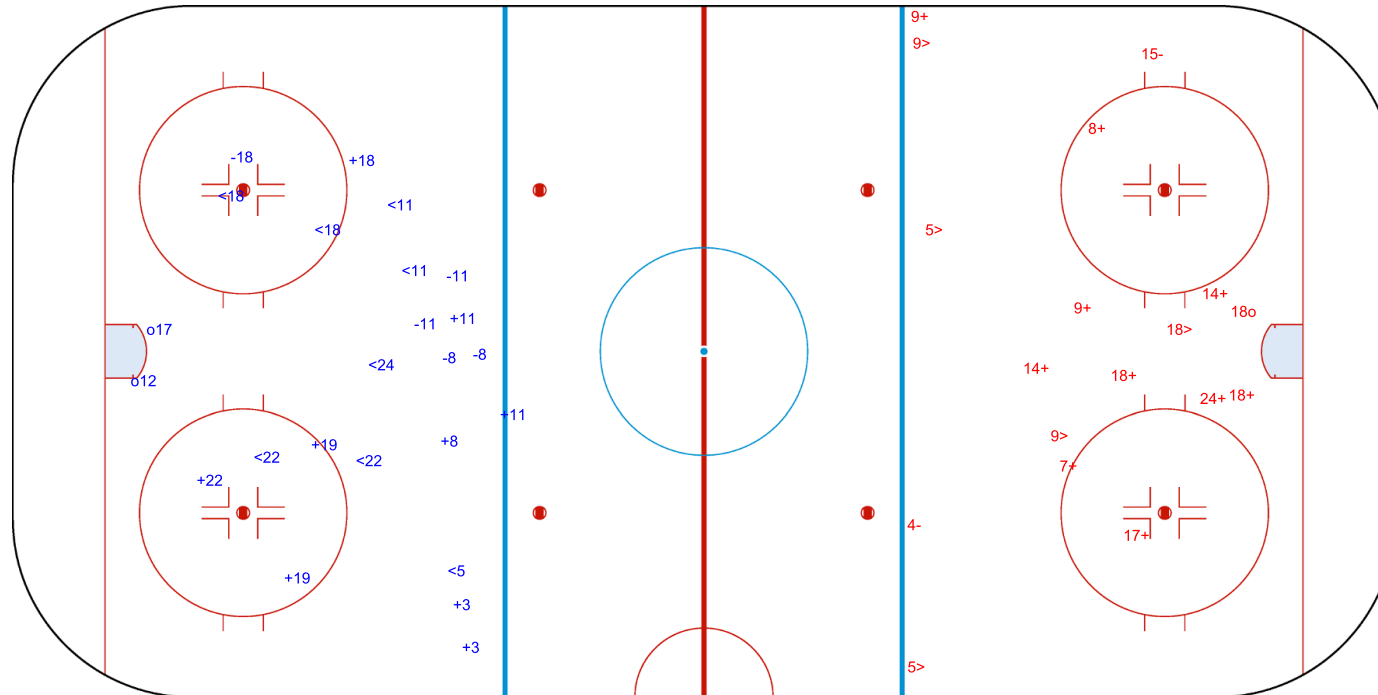

SHOT CHART  
AUT - LTU

1st Period

Shots by AUT

Goals (o): 2      SSG (+): 9  
SSP (-): 8      SPG (-): 5

GK 1 of LTU

Shots by LTU

Goals (o): 1      SSG (+): 10  
SSP (>): 5      SPG (-): 2

GK 1 of AUT

Shots by LTU

Goals (o): 0    SSG (+): 6  
SSP (<): 5    SPG (-): 5

GK 1 of AUT

2nd Period

Shots by AUT

Goals (o): 1    SSG (+): 12  
SSP (>): 5    SPG (-): 2

GK 1 of LTU

Shots by AUT