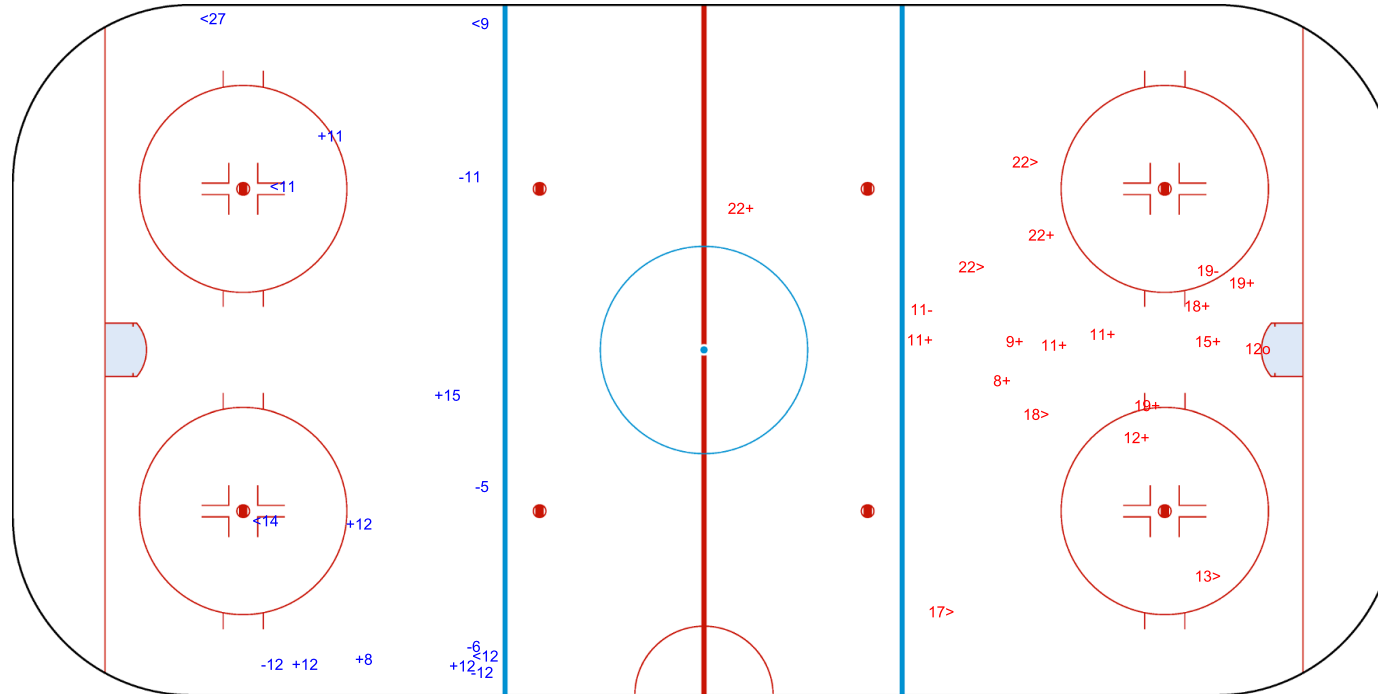

SHOT CHART  
AUT - LTU

1st Period

Shots by AUT

Goals (o): 2      SSG (+): 9  
SSP (-): 8      SPG (-): 5

GK 1 of LTU

Shots by LTU

Goals (o): 1      SSG (+): 10  
SSP (>): 5      SPG (-): 2

GK 1 of AUT

Shots by LTU

Goals (o): 0    SSG (+): 6  
SSP (<): 5    SPG (-): 5

GK 1 of AUT

2nd Period

Shots by AUT

Goals (o): 1    SSG (+): 12  
SSP (>): 5    SPG (-): 2

GK 1 of LTU

Shots by AUT