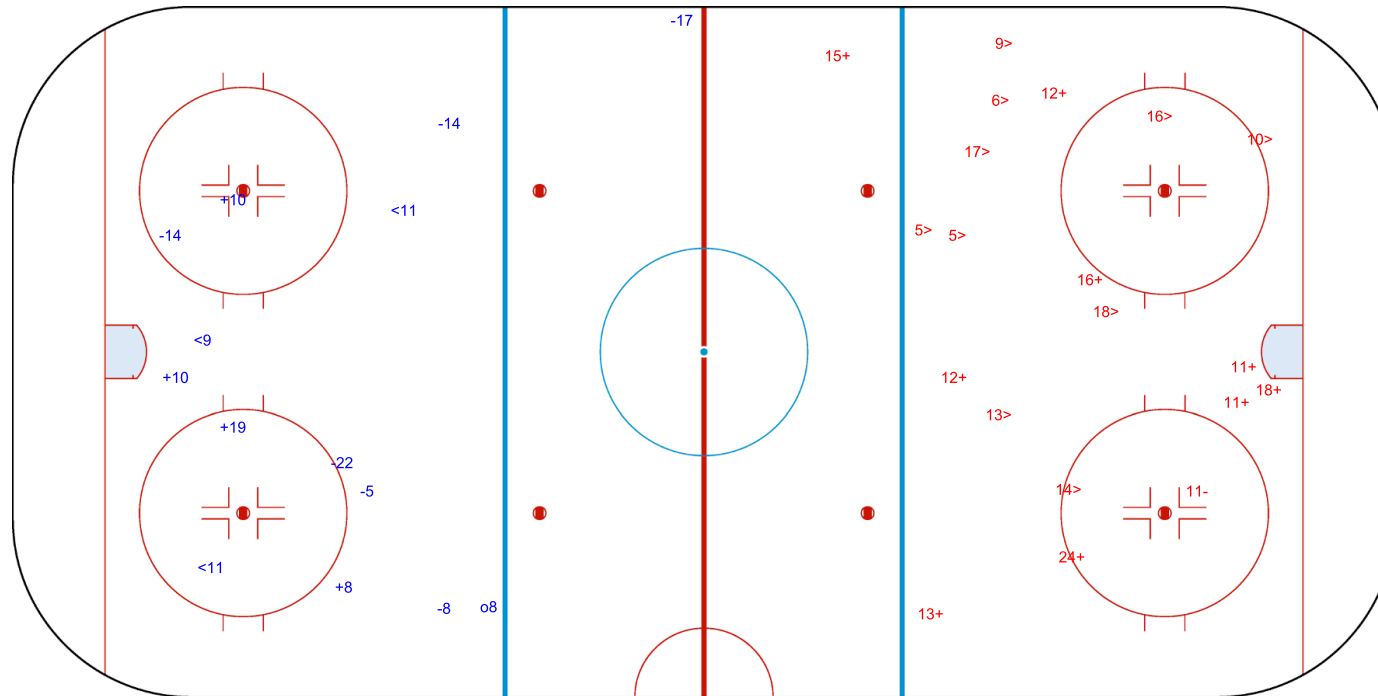

Goals (o): 1    SSG (+): 4  
SSP (<): 3    SPG (-): 6

GK 1 of LTU

3rd Period

Shots by LTU

Goals (o): 0    SSG (+): 9  
SSP (>): 10    SPG (-): 1

GK 1 of AUT

Legend:		
<b>GK</b>	Goalkeeper	
<b>SPG</b>	Shots past goal	
<b>SSG</b>	Shots saved by goalkeeper	
<b>SSP</b>	Shots saved by player	