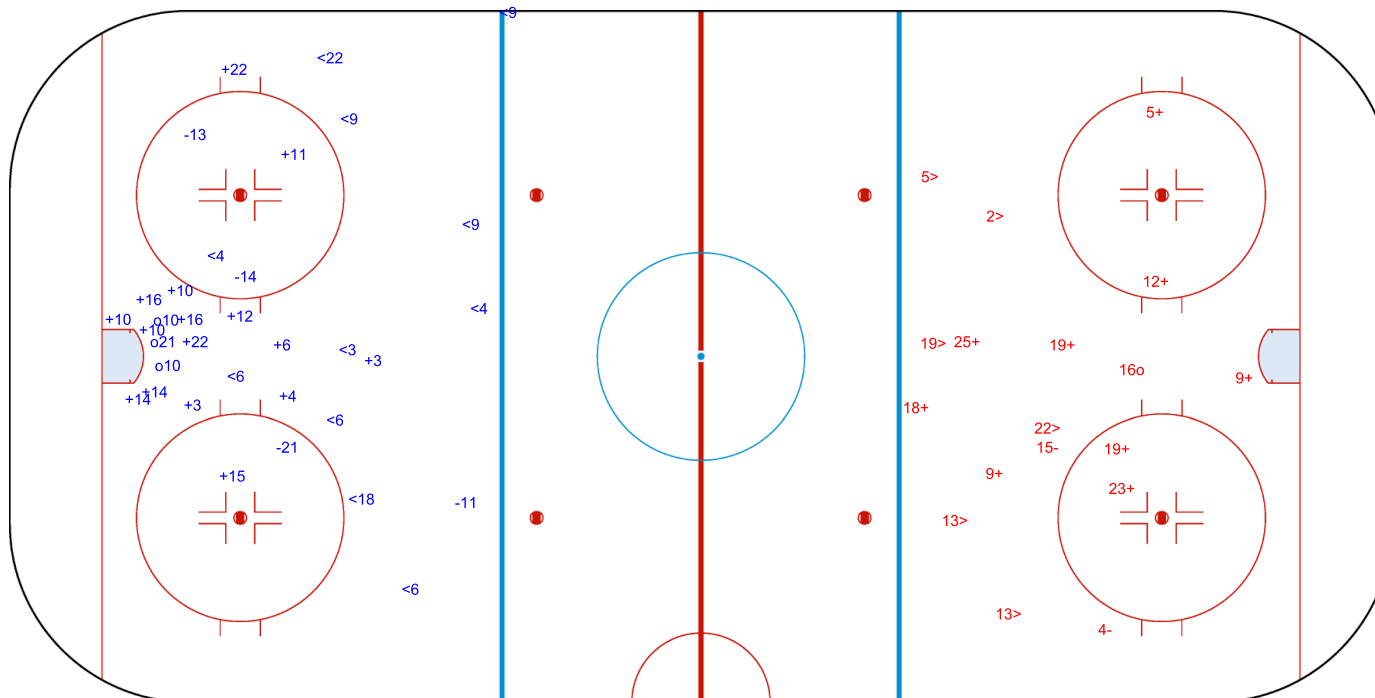

SHOT CHART
GBR - ROU

Shots by GBR
Goals (o): 3
SSP (<): 11

GK 1 of ROU

ROU → 1st Period ← GBR

Shots by ROU
Goals (o): 1
SSP (>): 6

GK 1 of GBR

Shots by ROU

Goals (o): 0 SSG (+): 6
SSP (<): 5 SPG (-): 3

GK 1 of GBR

2nd Period

Shots by GBR

Goals (o): 1 SSG (+): 13
SSP (>): 2 SPG (-): 5

GK 1 of ROU

Shots by GBR

Goals (o): 1 SSG (+): 11
SSP (-): 9 SPG (-): 4

GK 1 of ROU