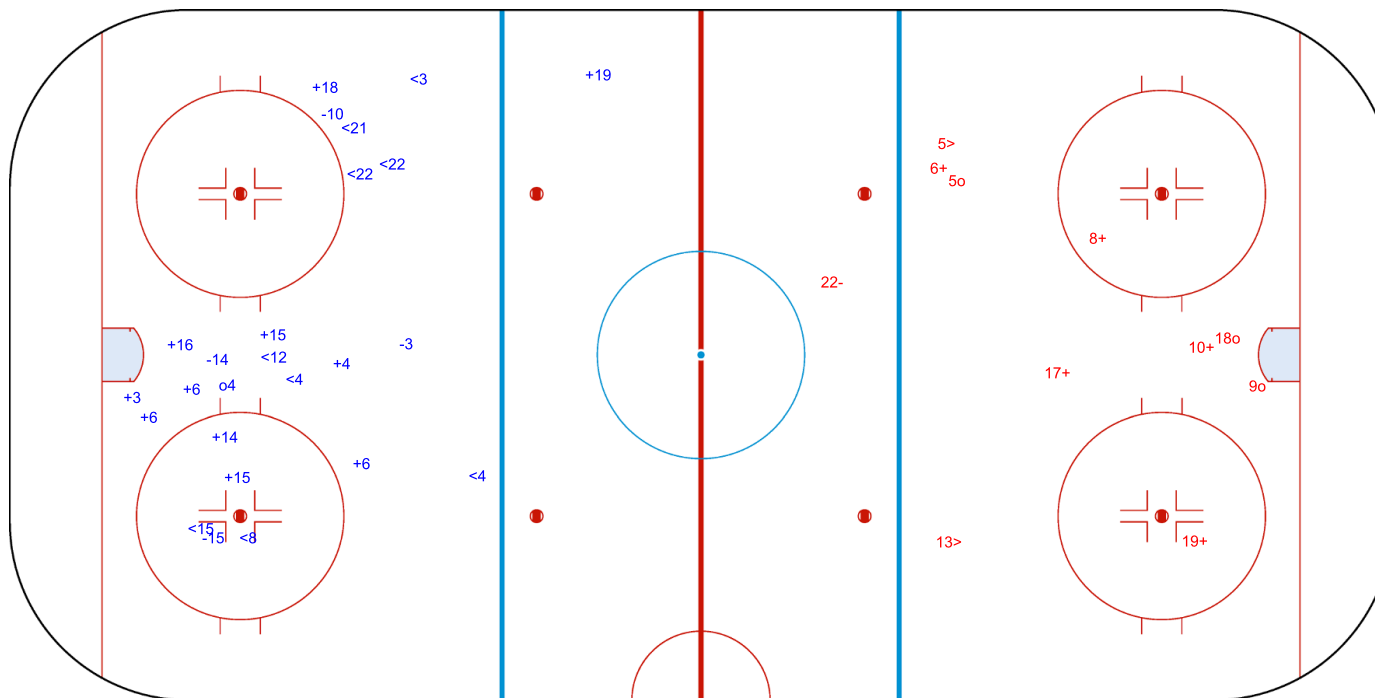

3rd Period

Shots by ROU

Goals (o): 3 SSG (+): 5
SSP (>): 2 SPG (-): 1

GK 1 of GBR

Legend:	
GK	Goalkeeper
SPG	Shots past goal
SSG	Shots saved by goalkeeper
SSP	Shots saved by player