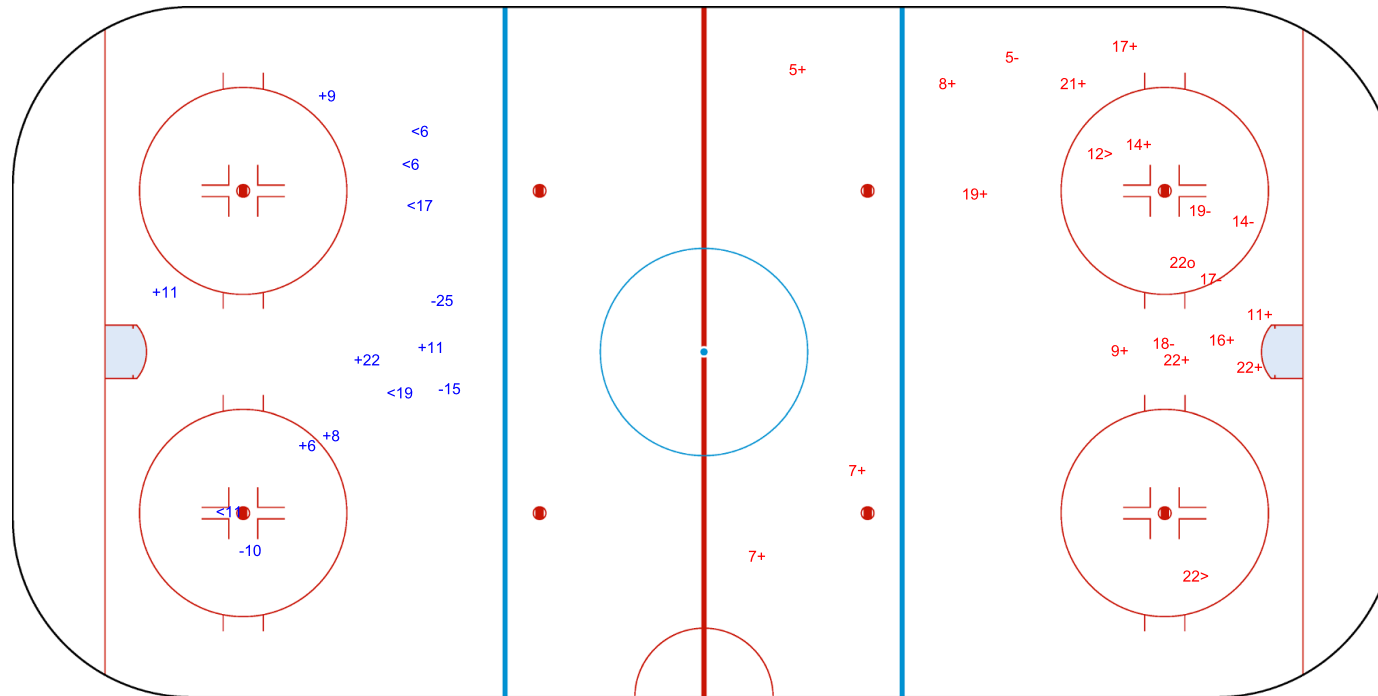

SHOT CHART
GBR - ROU

Shots by GBR
Goals (o): 3
SSP (<): 11

GK 1 of ROU

ROU → 1st Period ← GBR

Shots by ROU
Goals (o): 1
SSP (>): 6

GK 1 of GBR

Shots by ROU

Goals (o): 0 SSG (+): 6
SSP (<): 5 SPG (-): 3

GK 1 of GBR

2nd Period

Shots by GBR

Goals (o): 1 SSG (+): 13
SSP (>): 2 SPG (-): 5

GK 1 of ROU

Shots by GBR

Goals (o): 1 SSG (+): 11
SSP (-): 9 SPG (-): 4

GK 1 of ROU