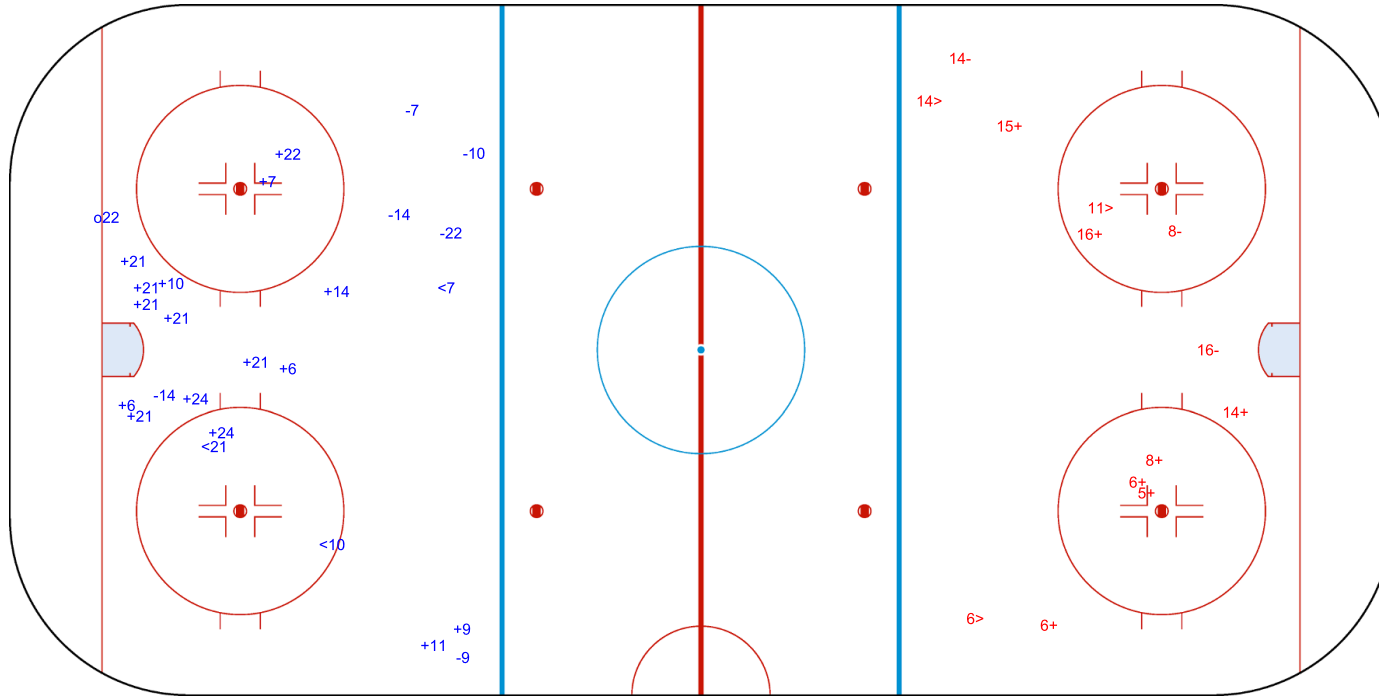

SHOT CHART

NED - BEL

1st Period

Shots by BEL

Goals (o): 1 SSG (+): 6
SSP (<): 4 SPG (-): 5

GK 25 of NED

Shots by NED

Goals (o): 2 SSG (+): 13
SSP (>): 4 SPG (-): 2

GK 25 of BEL

Shots by NED

Goals (o): 1 SSG (+): 16
SSP (<): 3 SPG (-): 6

GK 25 of BEL

BEL → 2nd Period ← NED

Shots by BEL

Goals (o): 0 SSG (+): 7
SSP (>): 3 SPG (-): 3

GK 25 of NED