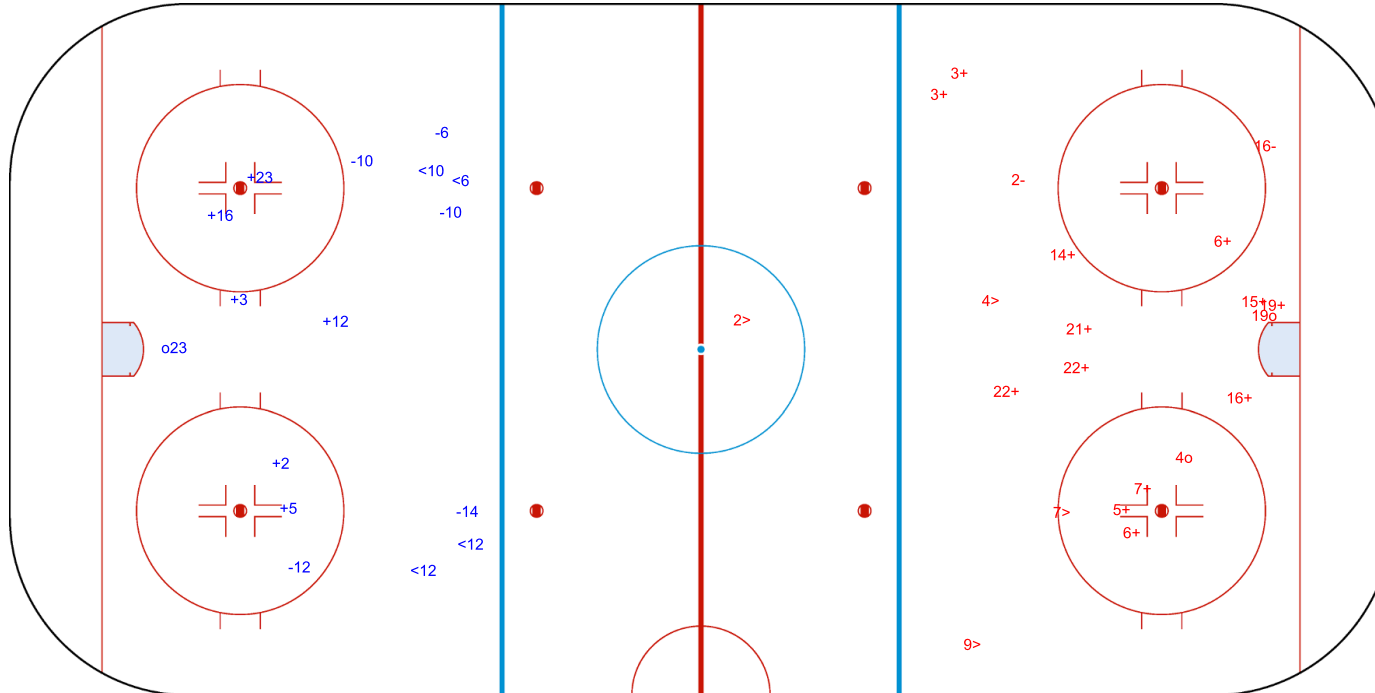

SHOT CHART

NED - BEL

1st Period

Shots by BEL

Goals (o): 1 SSG (+): 6
SSP (<): 4 SPG (-): 5

GK 25 of NED

Shots by NED

Goals (o): 2 SSG (+): 13
SSP (>): 4 SPG (-): 2

GK 25 of BEL

Shots by NED

Goals (o): 1 SSG (+): 16
SSP (<): 3 SPG (-): 6

GK 25 of BEL

BEL → 2nd Period ← NED

Shots by BEL

Goals (o): 0 SSG (+): 7
SSP (>): 3 SPG (-): 3

GK 25 of NED