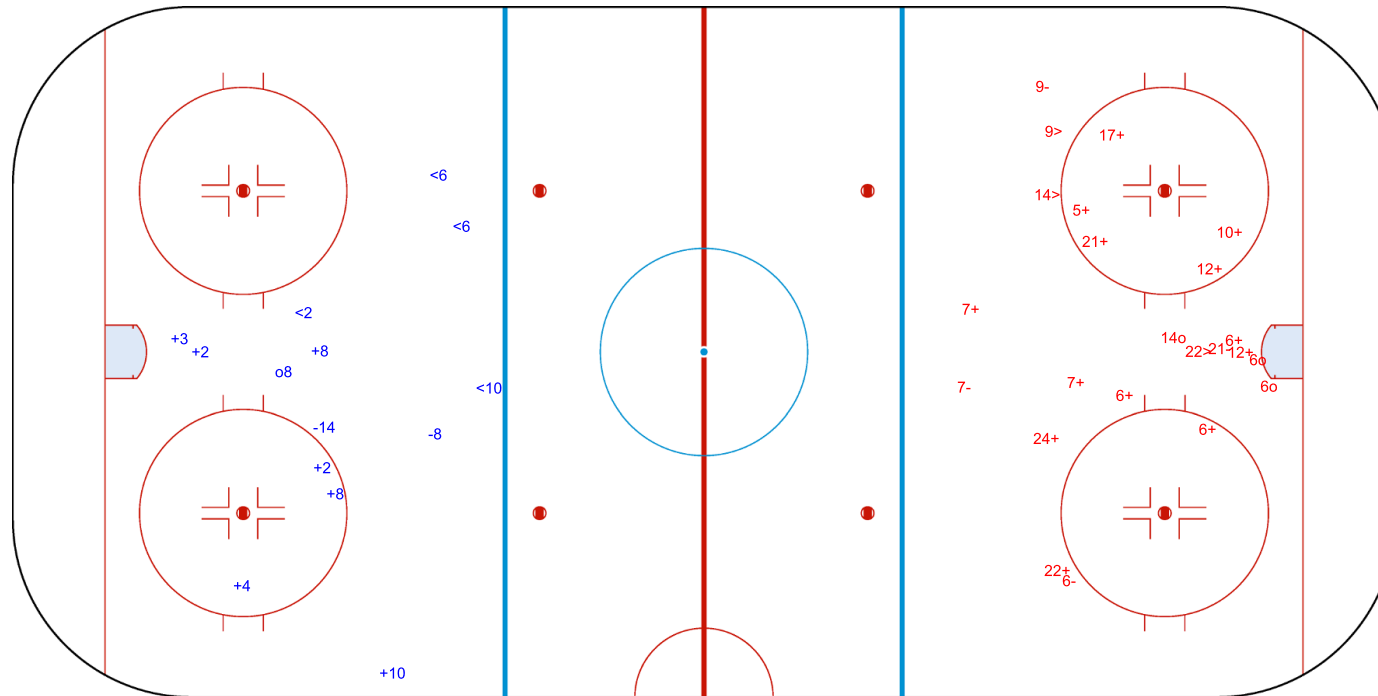

Shots by BEL

Goals (o): 1 SSG (+): 7
SSP (<): 4 SPG (-): 2

GK 25 of NED

3rd Period

Shots by NED

Goals (o): 3 SSG (+): 13
SSP (>): 3 SPG (-): 4

GK 25 of BEL

Legend:		
GK	Goalkeeper	
SPG	Shots past goal	
SSG	Shots saved by goalkeeper	
SSP	Shots saved by player	