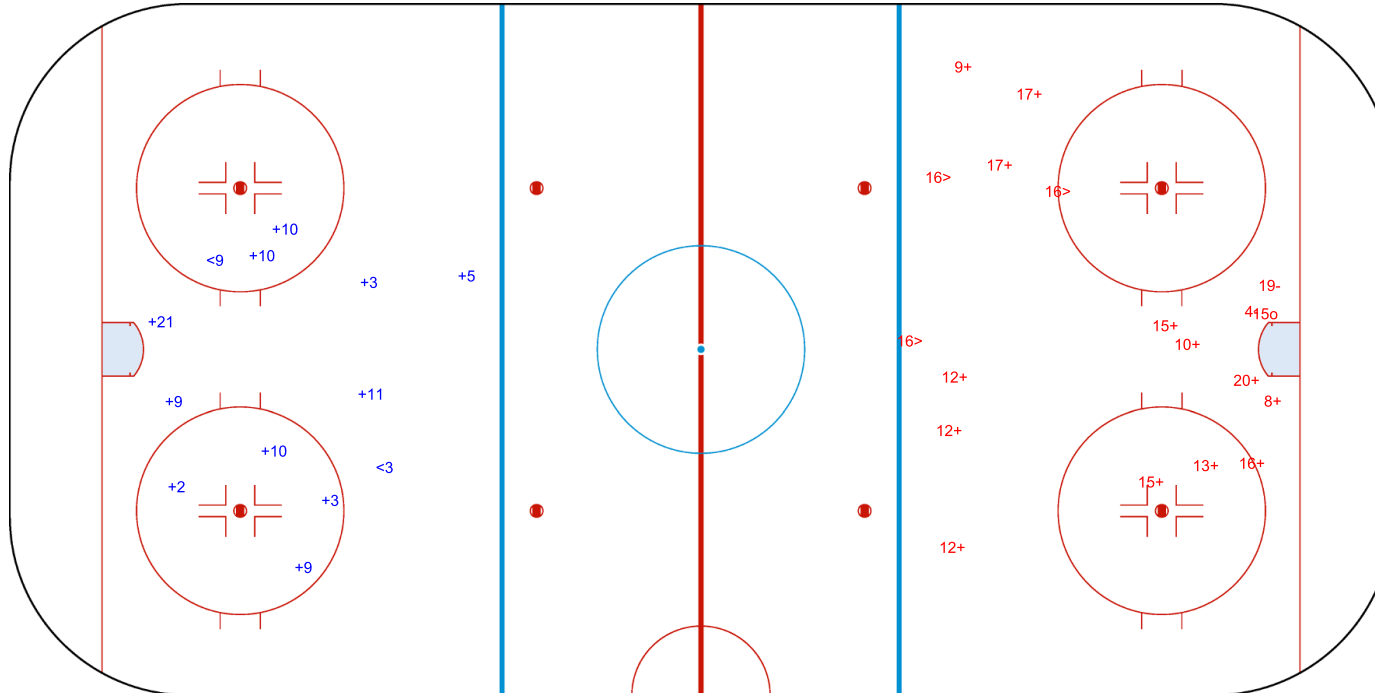

SHOT CHART
SRB - TPE

Shots by TPE
Goals (o): 0
SSP (<): 2
SSG (+): 11
SPG (-): 0

GK 25 of SRB

1st Period

Shots by SRB
Goals (o): 1
SSP (>): 3
SSG (+): 13
SPG (-): 2

GK 20 of TPE

Shots by SRB

Goals (o): 1 SSG (+): 10
SSP (<): 5 SPG (-): 6

GK 20 of TPE

TPE → 2nd Period ← SRB

Shots by TPE

Goals (o): 0 SSG (+): 4
SSP (>): 5 SPG (-): 2

GK 25 of SRB

Shots by TPE

Goals (o): 0 SSG (+): 7
SSP (<): 5 SPG (-): 5

GK 25 of SRB