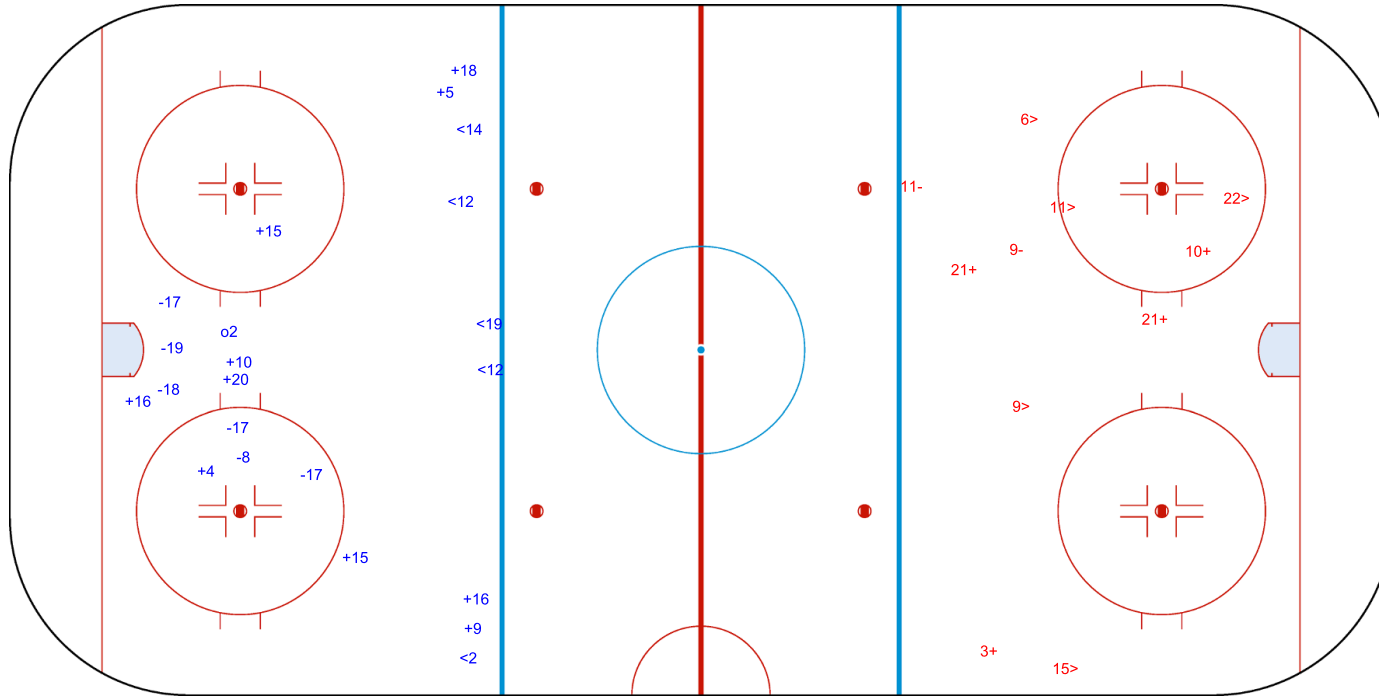

SHOT CHART
SRB - TPE

Shots by TPE
Goals (o): 0
SSP (<): 2
SSG (+): 11
SPG (-): 0

GK 25 of SRB

1st Period

Shots by SRB
Goals (o): 1
SSP (>): 3
SSG (+): 13
SPG (-): 2

GK 20 of TPE

Shots by SRB

Goals (o): 1 SSG (+): 10
SSP (<): 5 SPG (-): 6

GK 20 of TPE

TPE → 2nd Period ← SRB

Shots by TPE

Goals (o): 0 SSG (+): 4
SSP (>): 5 SPG (-): 2

GK 25 of SRB

Shots by TPE

Goals (o): 0 SSG (+): 7
SSP (<): 5 SPG (-): 5

GK 25 of SRB