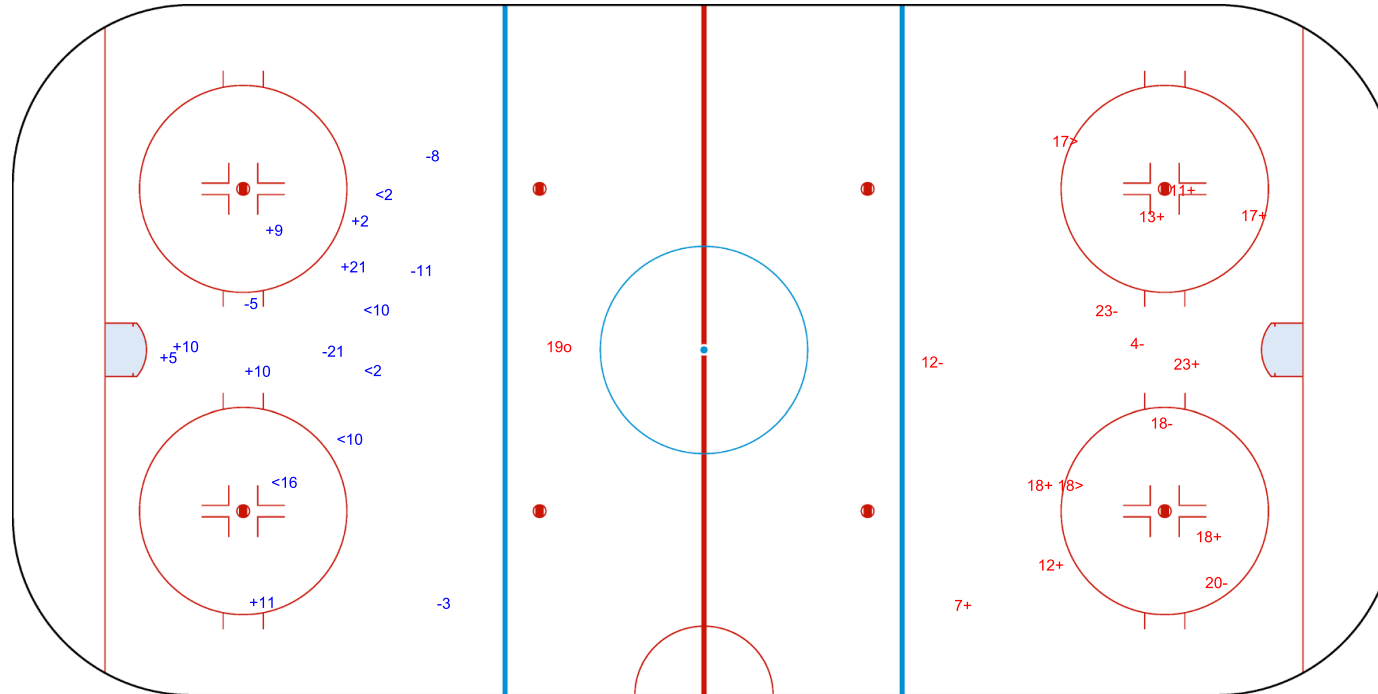

GK 20 of TPE

TPE → 2nd Period ← SRB

Shots by TPE

Goals (o): 0 SSG (+): 4
SSP (>): 5 SPG (-): 2

GK 25 of SRB

Shots by TPE

Goals (o): 0 SSG (+): 7
SSP (<): 5 SPG (-): 5

GK 25 of SRB

3rd Period

Shots by SRB

Goals (o): 1 SSG (+): 8
SSP (>): 2 SPG (-): 5

GK 20 of TPE

ENG

Legend:	
ENG	Empty net goal
GK	Goalkeeper
SPG	Shots past goal
SSG	Shots saved by goalkeeper
SSP	Shots saved by player