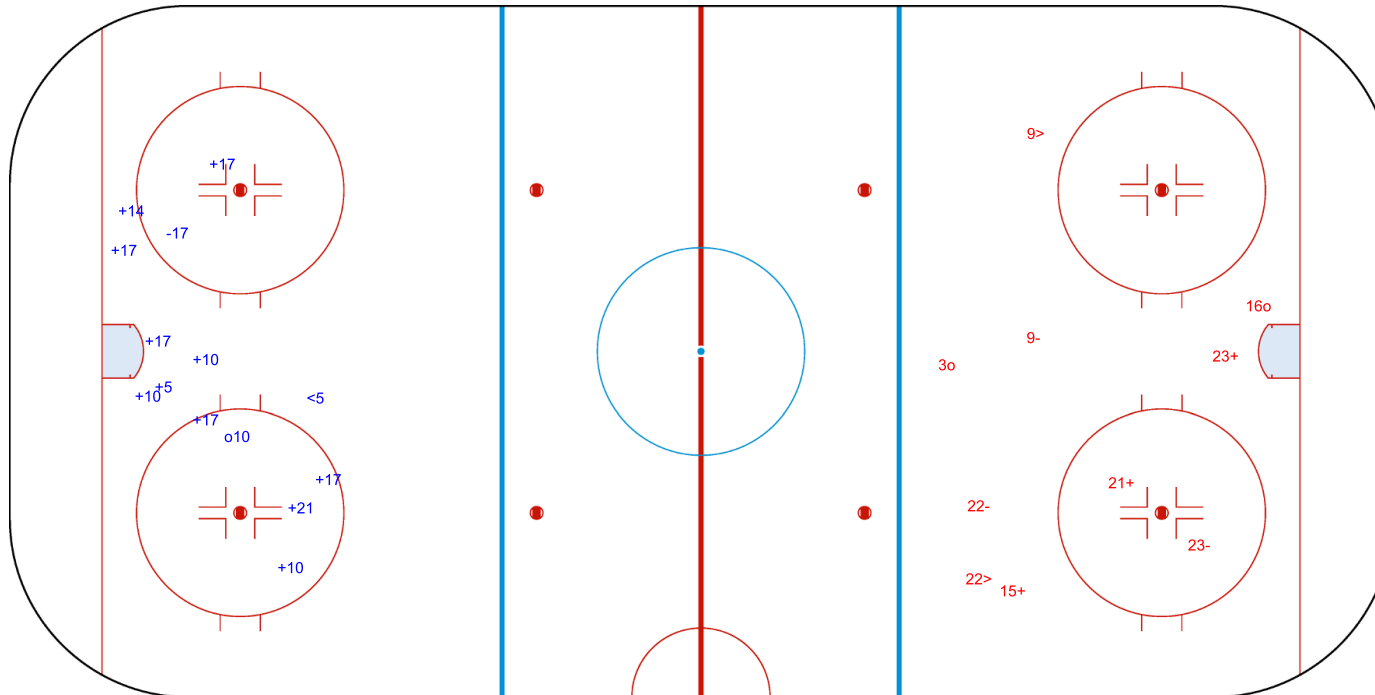

SHOT CHART  
TPE - MEX

Shots by MEX  
Goals (o): 1  
SSP (<): 1  
SSG (+): 11  
SPG (-): 1

GK 20 of TPE

TPE → 1st Period ← MEX

Shots by TPE  
Goals (o): 2  
SSP (>): 2  
SSG (+): 3  
SPG (-): 3

GK 1 of MEX

Shots by TPE

Goals (o): 0    SSG (+): 11  
SSP (<): 3    SPG (-): 1

GK 1 of MEX

2nd Period

Shots by MEX

Goals (o): 2    SSG (+): 17  
SSP (>): 3    SPG (-): 5

GK 20 of TPE