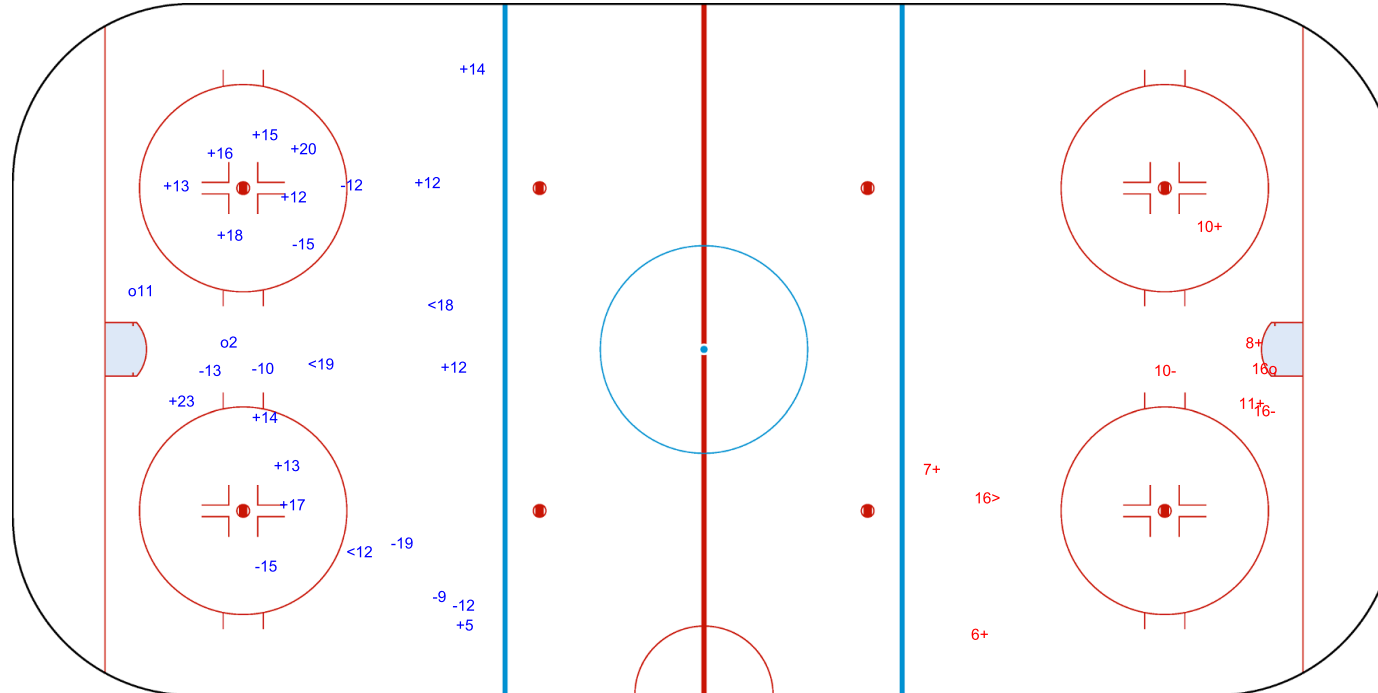

SHOT CHART

BEL - SRB

1st Period

Shots by SRB

Goals (o): 2

SSP (<): 3

SSG (+): 14

SPG (-): 8

GK 20 of BEL

Shots by BEL

Goals (o): 1

SSP (>): 1

SSG (+): 5

SPG (-): 2

GK 25 of SRB

Shots by BEL