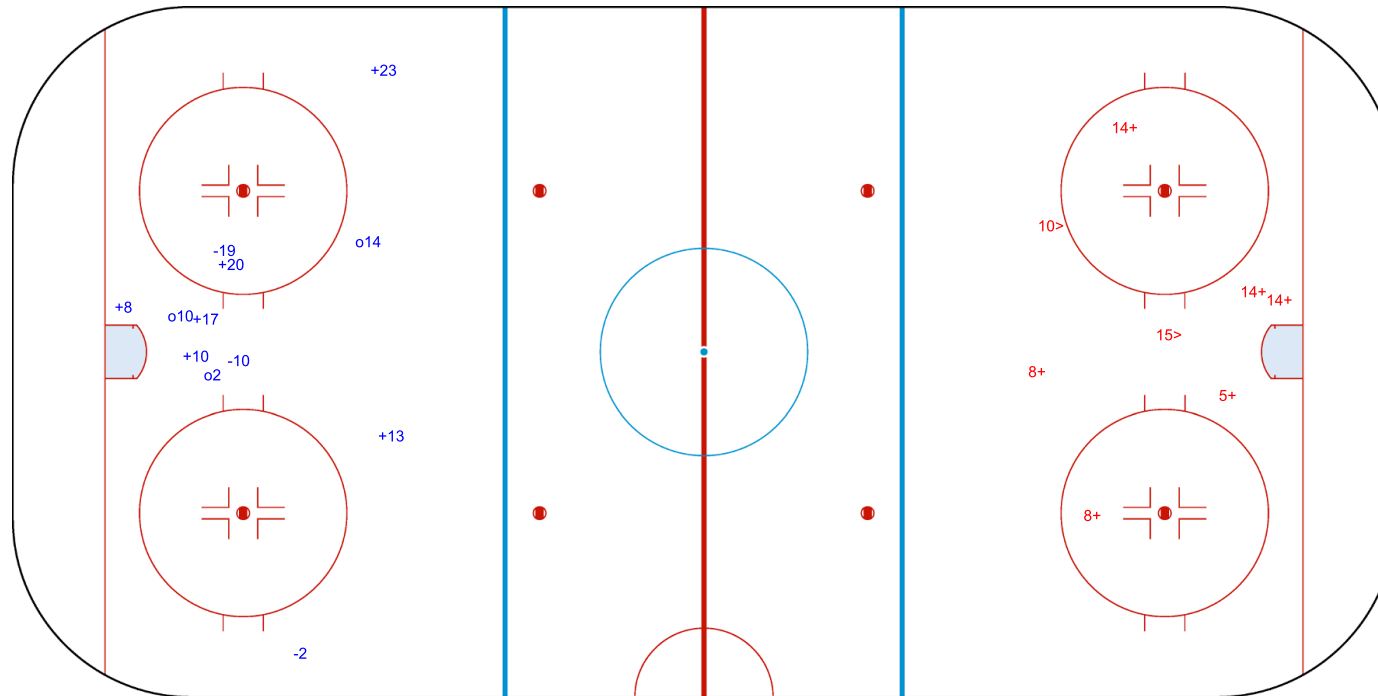

Shots by SRB

Goals (o): 3   SSG (+): 6
SSP (<): 0   SPG (-): 3

GK 20 of BEL

GK 25 of BEL

3rd Period

Shots by BEL

Goals (o): 0   SSG (+): 6
SSP (>): 2   SPG (-): 0

GK 25 of SRB

Legend:	
GK	Goalkeeper
SPG	Shots past goal
SSG	Shots saved by goalkeeper
SSP	Shots saved by player