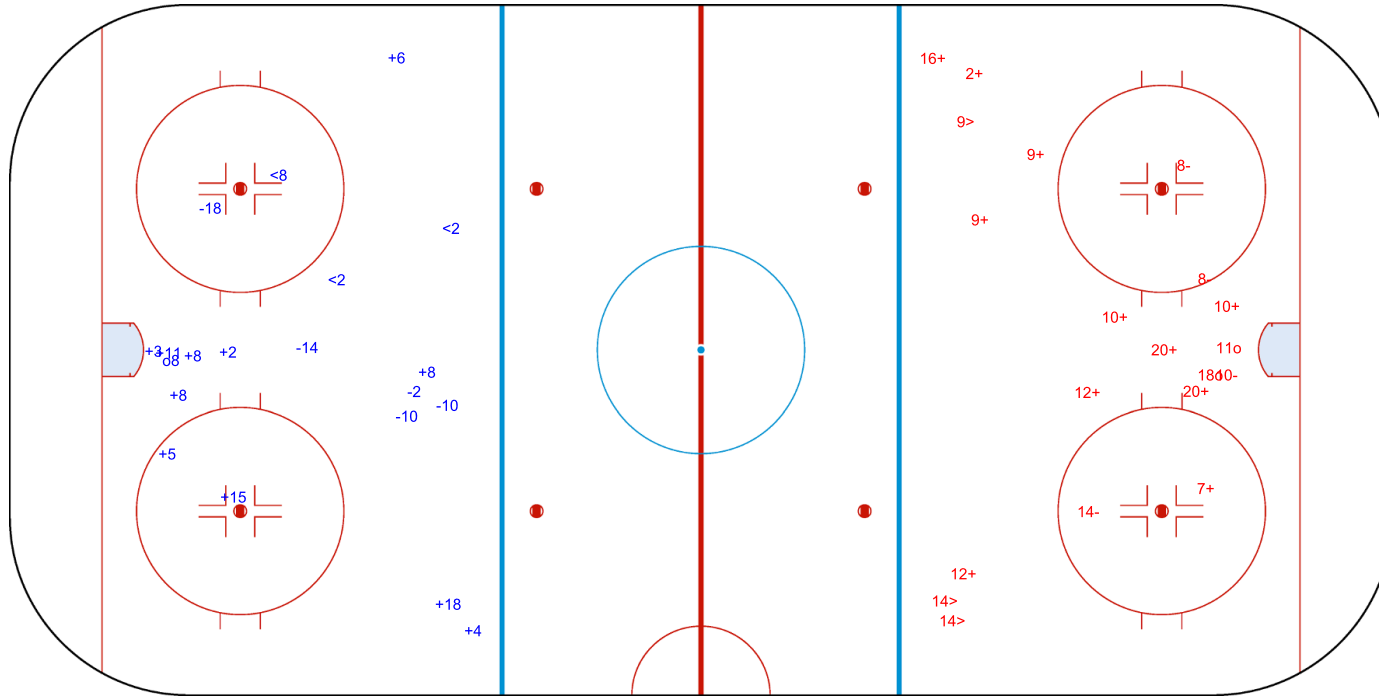

Goals (o): 1

SSP (<): 3

SSG (+): 11

SPG (-): 5

GK 25 of SRB

2nd Period

Shots by SRB

Goals (o): 2

SSP (>): 3

SSG (+): 11

SPG (-): 4

GK 20 of BEL

Shots by SRB

Goals (o): 3    SSG (+): 6  
SSP (<): 0    SPG (-): 3

GK 20 of BEL

GK 25 of BEL