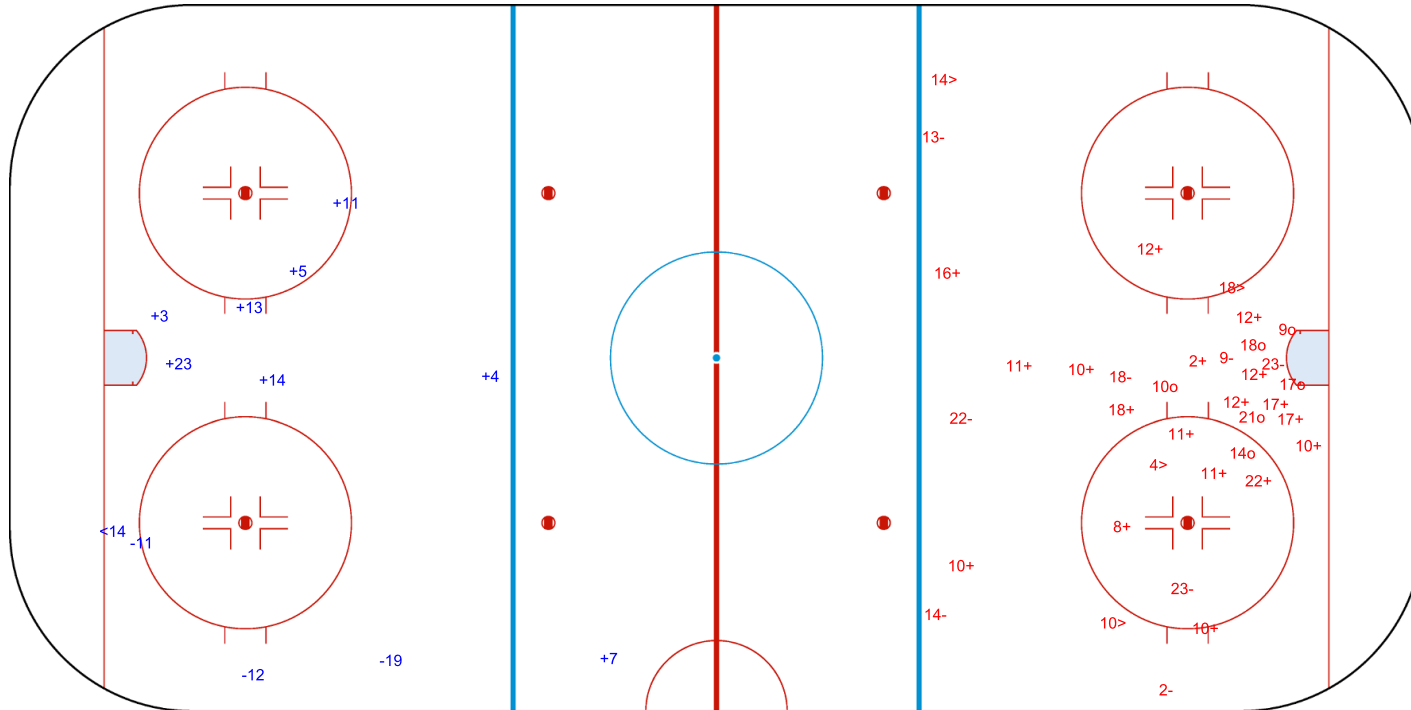

Shots by TPE

Goals (o): 0   SSG (+): 8
SSP (<): 1   SPG (-): 3

GK 1 of ESP

GK 20 of ESP

3rd Period

Shots by ESP

Goals (o): 6   SSG (+): 18
SSP (>): 4   SPG (-): 8

GK 1 of TPE

Legend:	
GK	Goalkeeper
SPG	Shots past goal
SSG	Shots saved by goalkeeper
SSP	Shots saved by player