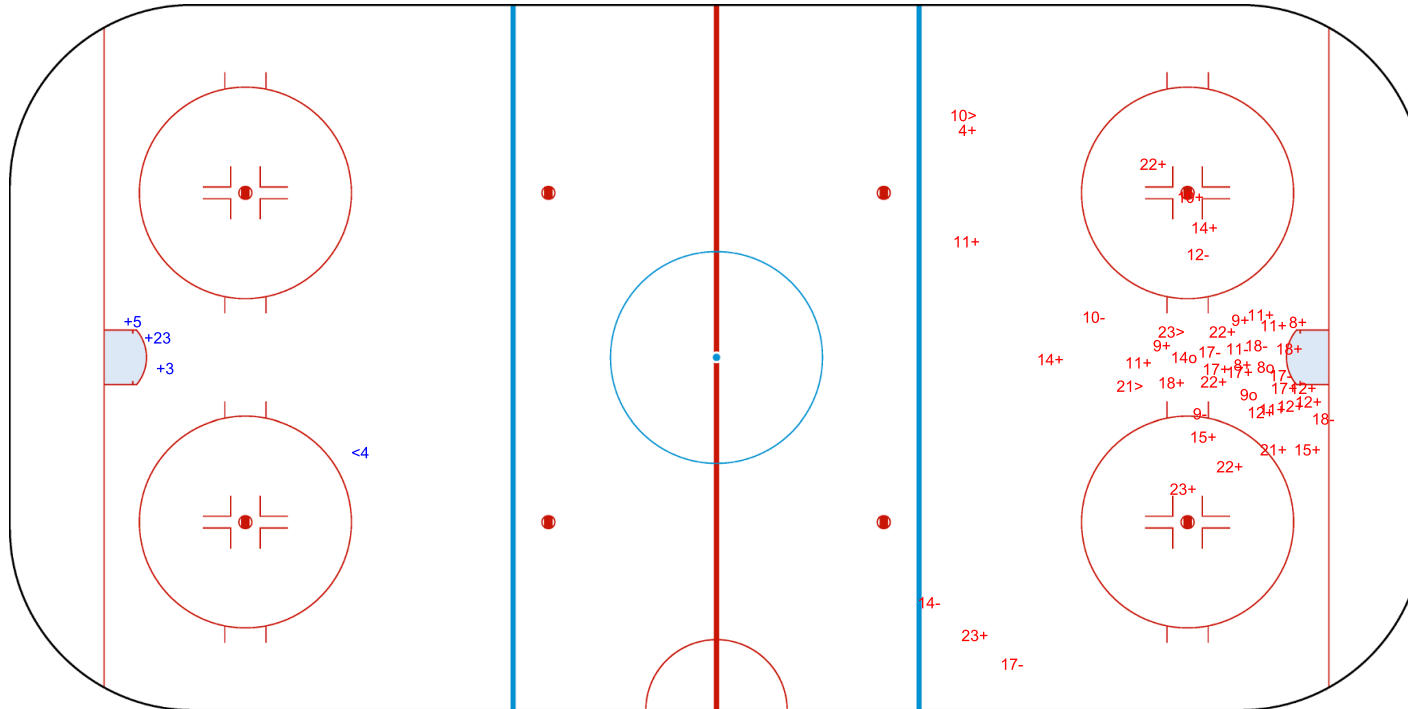

SHOT CHART

TPE - ESP

1st Period

Shots by TPE  
Goals (o): 0  
SSP (<): 1

GK 20 of ESP

Shots by ESP  
Goals (o): 3  
SSP (>): 3

GK 25 of TPE

Shots by ESP  
Goals (o): 6    SSG (+): 20  
SSP (<): 2    SPG (-): 11

GK 1 of TPE

GK 25 of TPE

Shots by TPE  
Goals (o): 0    SSG (+): 2  
SSP (>): 0    SPG (-): 1

GK 20 of ESP

Shots by TPE

Goals (o): 0    SSG (+): 8  
SSP (<): 1    SPG (-): 3

GK 1 of ESP

GK 20 of ESP