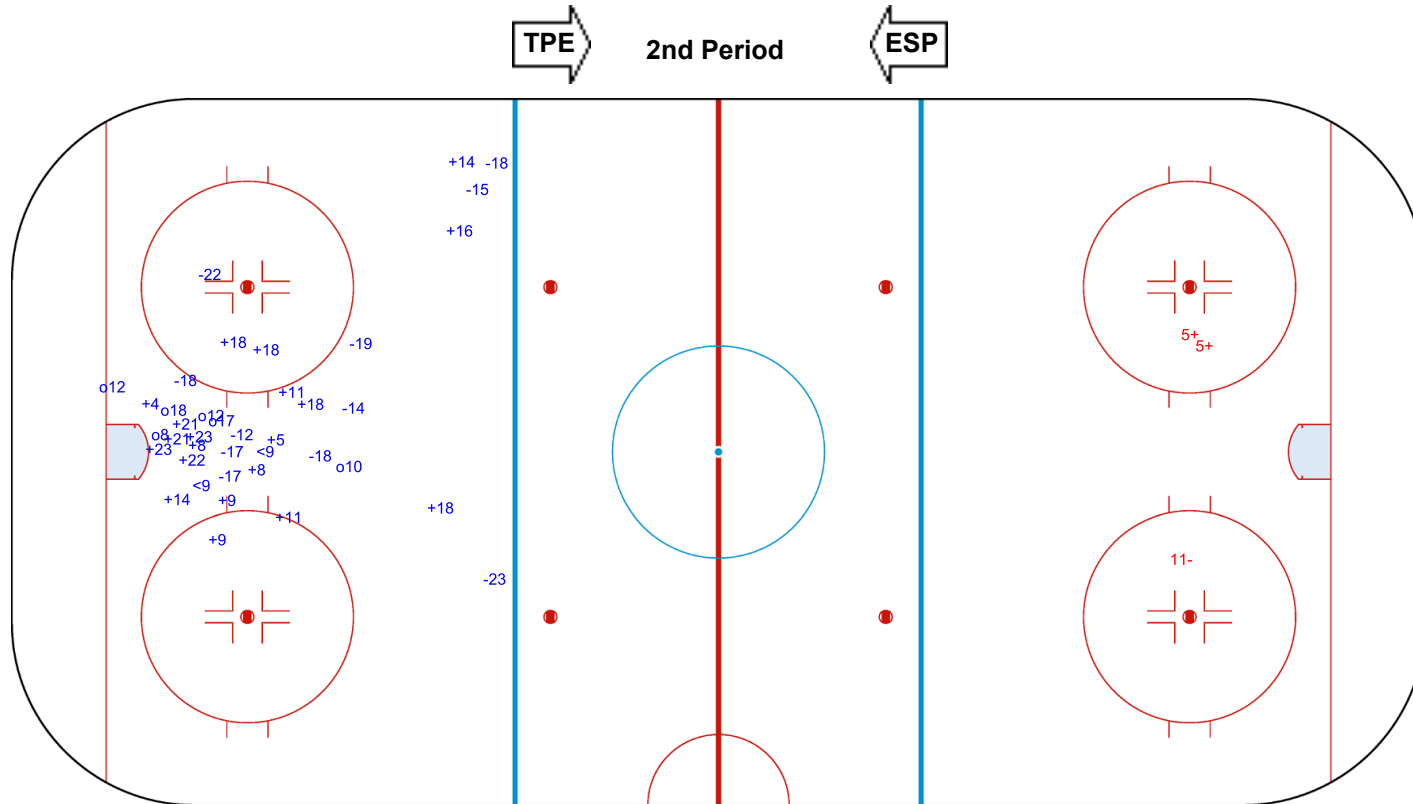

SHOT CHART

TPE - ESP

1st Period

Shots by TPE  
Goals (o): 0  
SSP (<): 1

GK 20 of ESP

Shots by ESP  
Goals (o): 3  
SSP (>): 3

GK 25 of TPE

Shots by ESP  
Goals (o): 6    SSG (+): 20  
SSP (<): 2    SPG (-): 11

GK 1 of TPE

GK 25 of TPE

Shots by TPE  
Goals (o): 0    SSG (+): 2  
SSP (>): 0    SPG (-): 1

GK 20 of ESP

Shots by TPE

Goals (o): 0    SSG (+): 8  
SSP (<): 1    SPG (-): 3

GK 1 of ESP

GK 20 of ESP