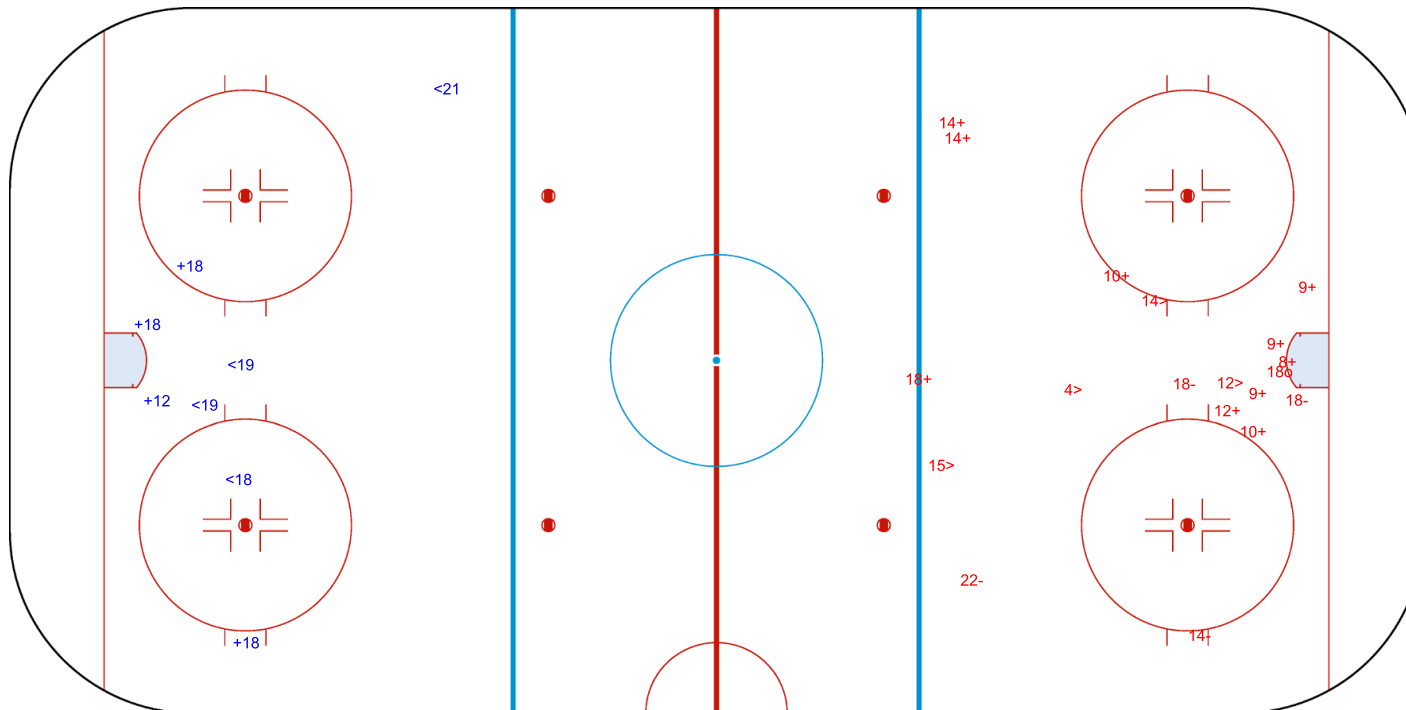

SHOT CHART
ESP - AUS

Shots by AUS
Goals (o): 0
SSP (<): 4
SSG (+): 4
SPG (-): 0

GK 20 of ESP

ESP → 1st Period ← AUS

Shots by ESP
Goals (o): 1
SSP (>): 4
SSG (+): 10
SPG (-): 4

GK 20 of AUS

Shots by ESP
Goals (o): 4 SSG (+): 16
SSP (<): 3 SPG (-): 8