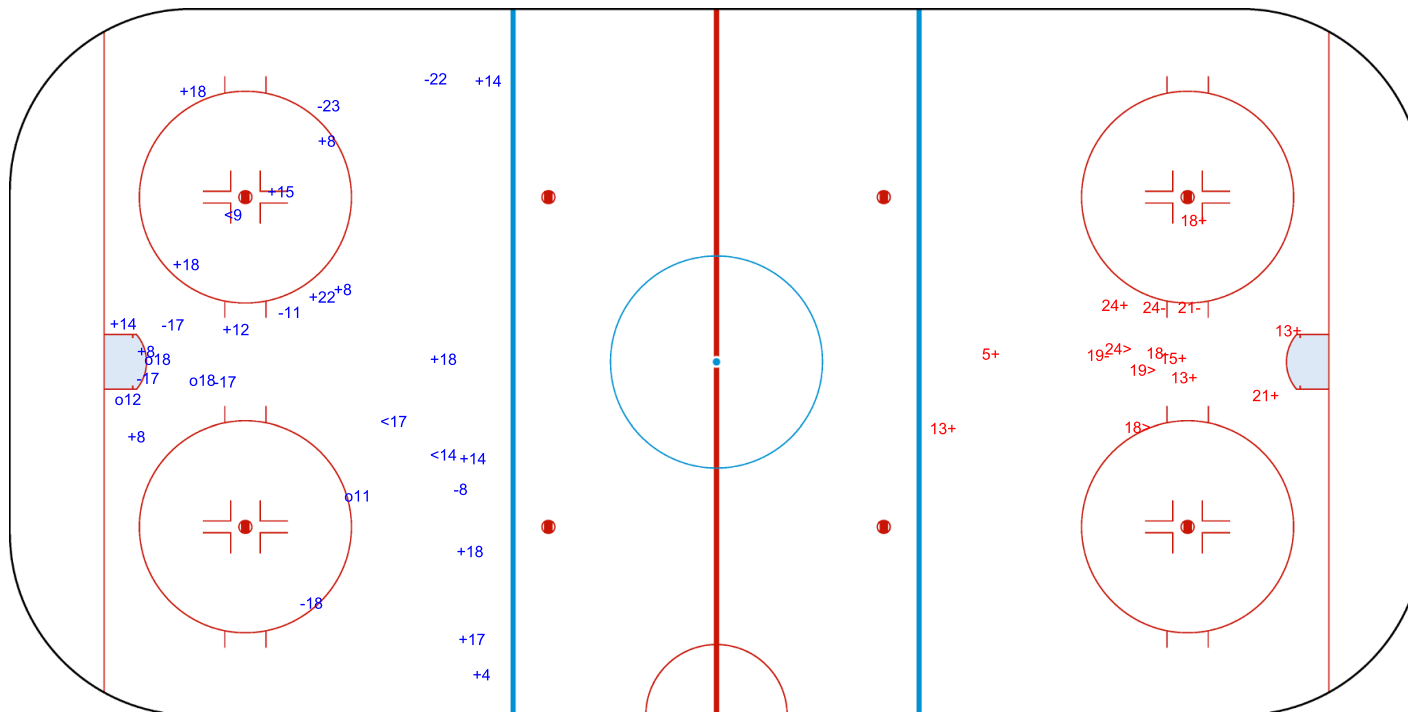

Shots by ESP
Goals (o): 4   SSG (+): 16
SSP (<): 3   SPG (-): 8

GK 1 of AUS

GK 20 of AUS

2nd Period

Shots by AUS
Goals (o): 0   SSG (+): 8
SSP (>): 3   SPG (-): 4

GK 20 of ESP