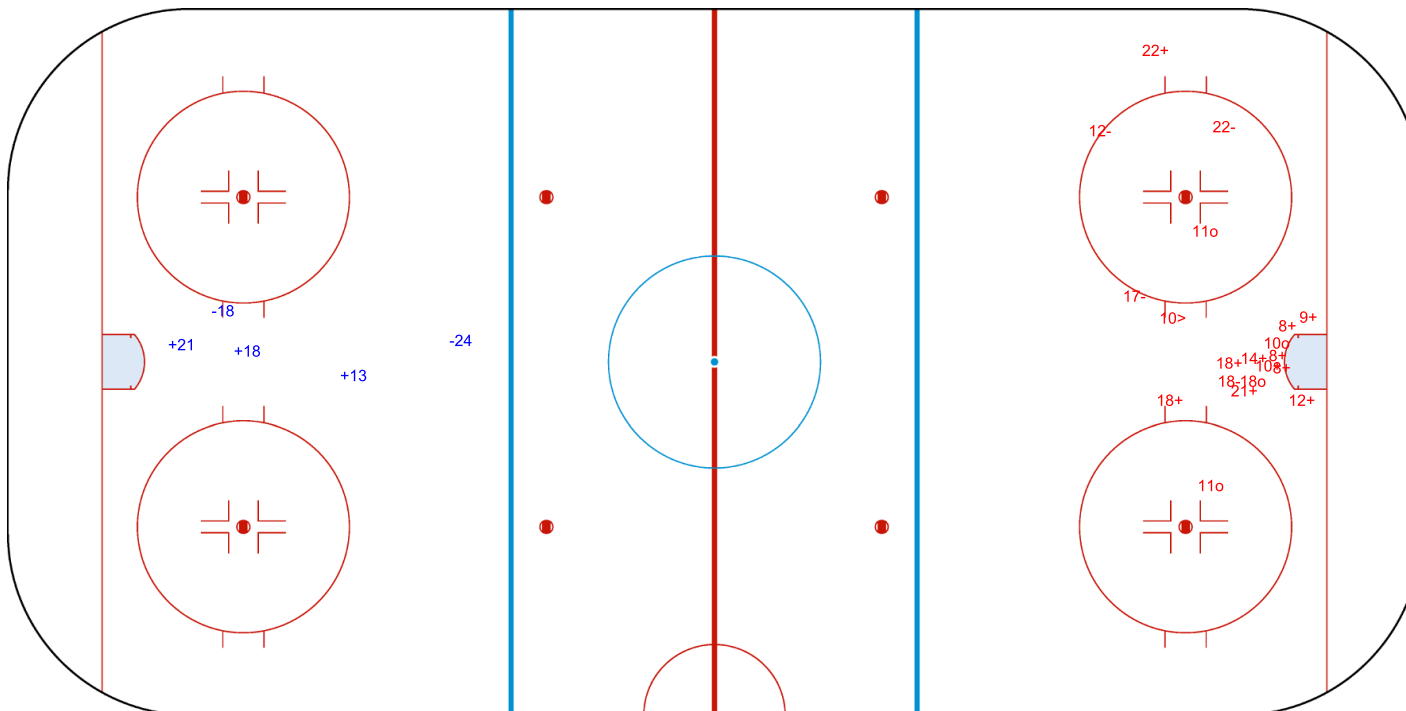

Shots by AUS

Goals (o): 0   SSG (+): 3
SSP (<): 0   SPG (-): 2

GK 20 of ESP

3rd Period

Shots by ESP

Goals (o): 4   SSG (+): 11
SSP (>): 1   SPG (-): 4

GK 1 of AUS

GK 20 of AUS

Legend:	GK Goalkeeper	SPG Shots past goal	SSG Shots saved by goalkeeper	SSP Shots saved by player