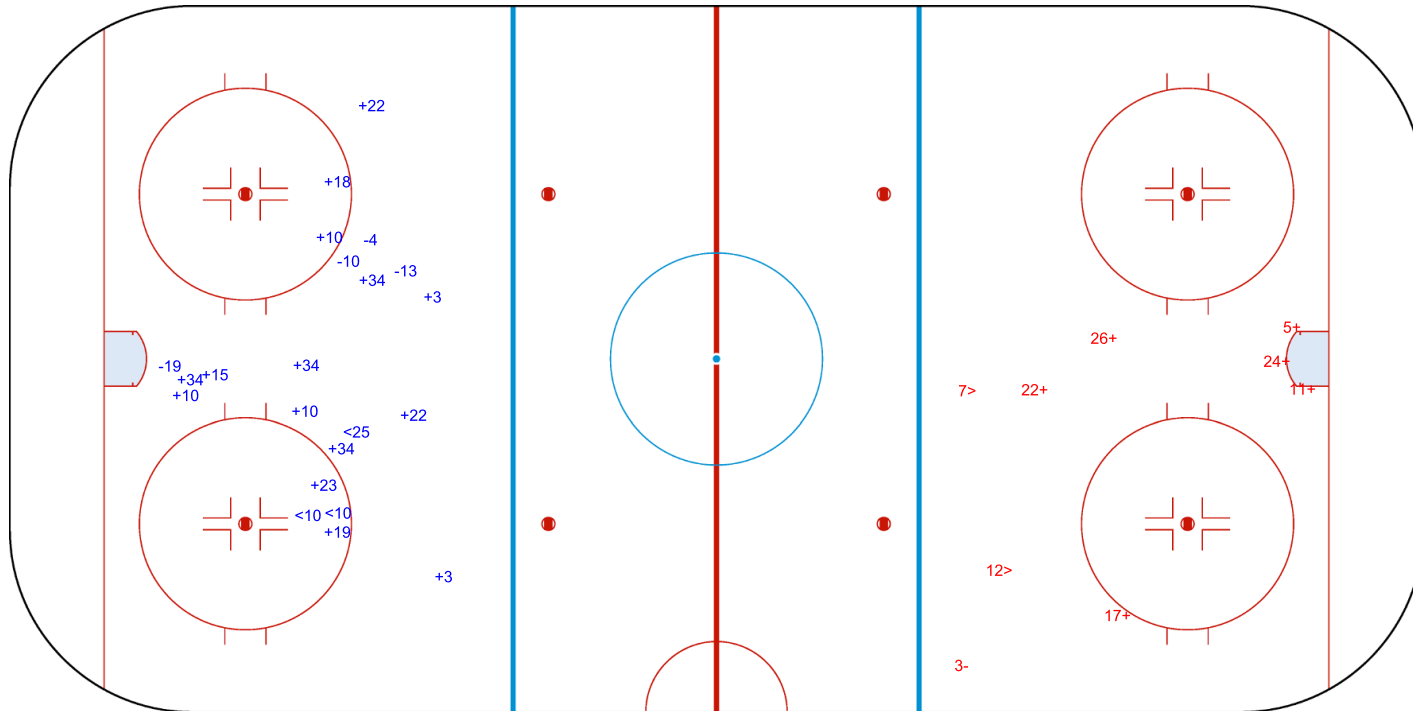

SHOT CHART  
FIN - SUI

Shots by FIN  
Goals (o): 0  
SSG (+): 15  
SSP (<): 3

GK 29 of SUI

SUI → 1st Period ← FIN

Shots by SUI  
Goals (o): 0  
SSP (>): 2  
SSG (+): 6  
SPG (-): 1

GK 1 of FIN

Shots by SUI  
Goals (o): 2    SSG (+): 3  
SSP (<): 2    SPG (-): 1

GK 1 of FIN

FIN → 2nd Period ← SUI

Shots by FIN  
Goals (o): 2    SSG (+): 8  
SSP (>): 5    SPG (-): 2

GK 29 of SUI

Shots by FIN  
Goals (o): 2    SSG (+): 10  
SSP (-): 2    SPG (-): 2

GK 29 of SUI

ENG

SUI → 3rd Period ← FIN