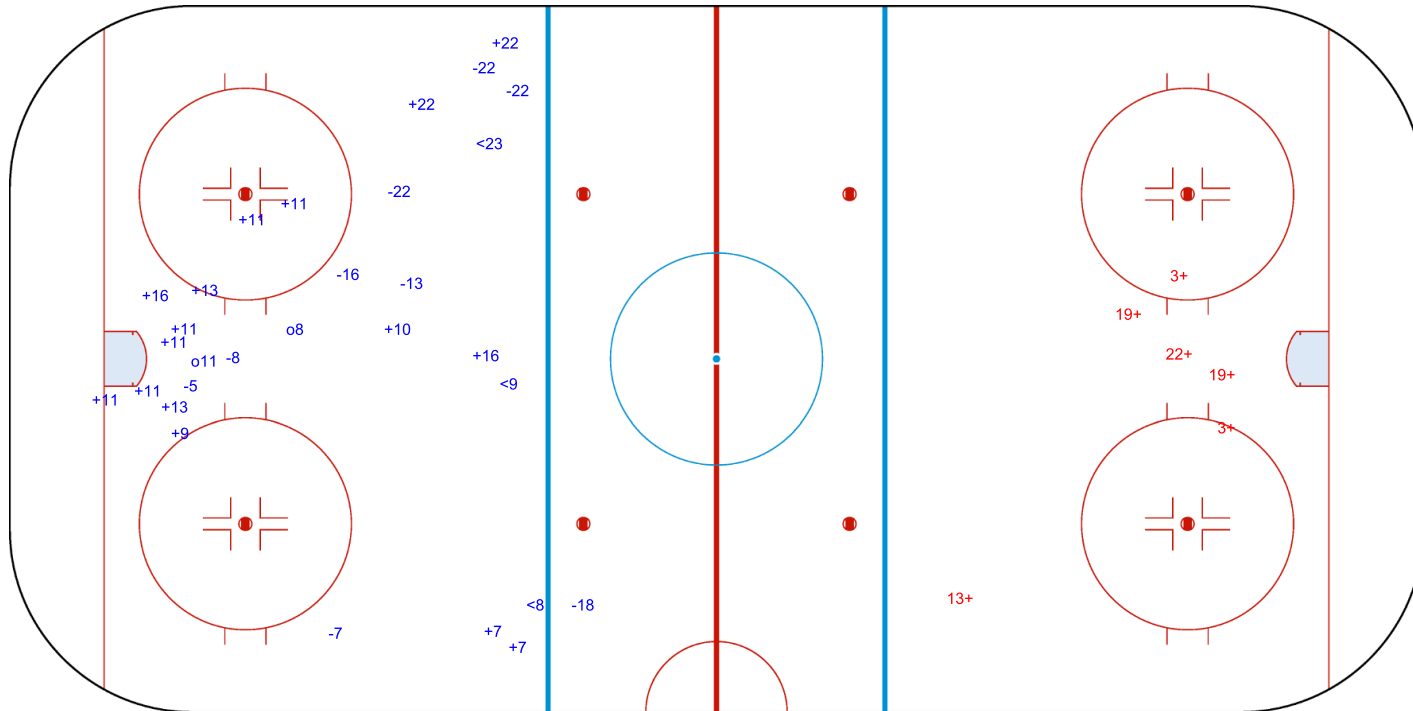

SHOT CHART  
TPE - RSA

Shots by TPE  
Goals (o): 2      SSG (+): 16  
SSP (-): 3      SPG (-): 9

GK 20 of RSA

RSA →      1st Period      ← TPE

Shots by RSA  
Goals (o): 0      SSG (+): 6  
SSP (>): 0      SPG (-): 0

GK 25 of TPE

Shots by RSA

Goals (o): 0    SSG (+): 6  
SSP (<): 0    SPG (-): 5

GK 25 of TPE

TPE

2nd Period

RSA

Shots by TPE