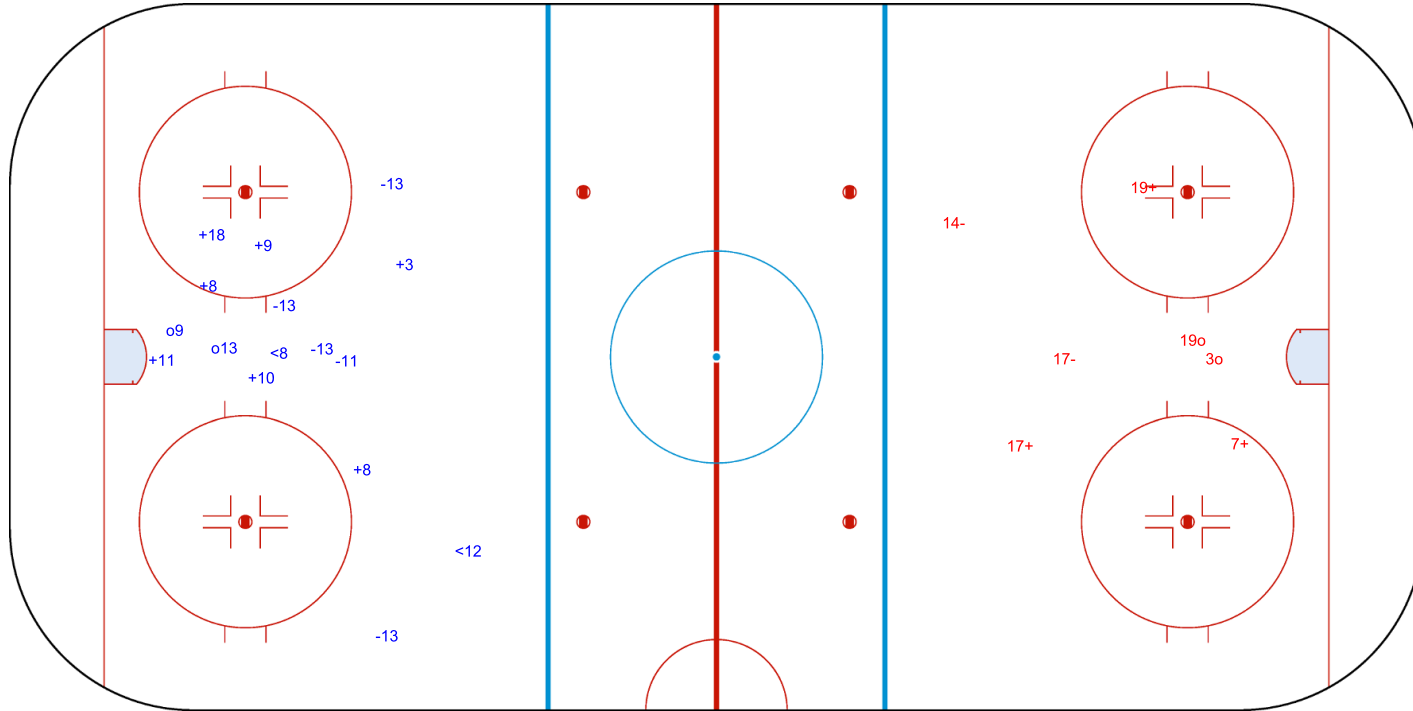

Shots by TPE

Goals (o): 2   SSG (+): 7
SSP (<): 2   SPG (-): 5

GK 20 of RSA

RSA → 3rd Period ← TPE

Shots by RSA

Goals (o): 2   SSG (+): 3
SSP (>): 0   SPG (-): 2

GK 25 of TPE

Legend:	GK Goalkeeper	SPG Shots past goal	SSG Shots saved by goalkeeper	SSP Shots saved by player