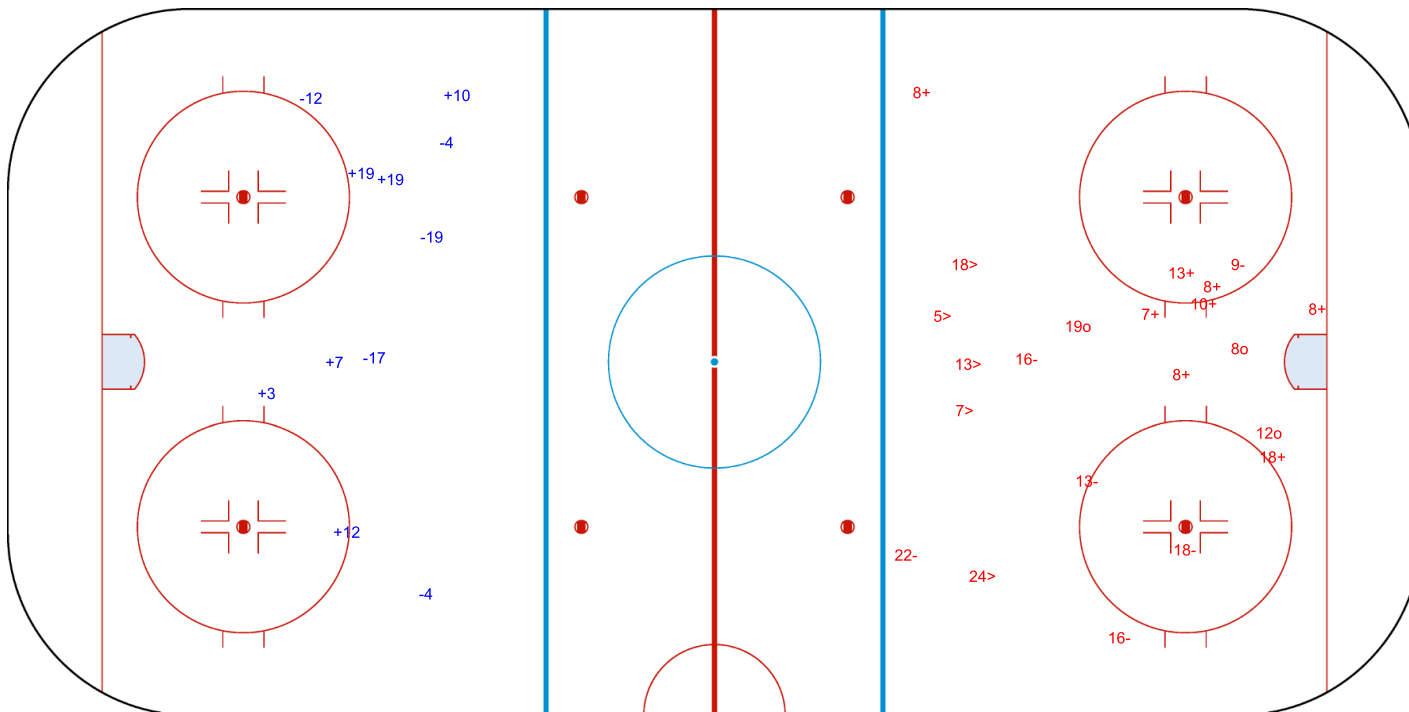

GK 25 of TPE

Shots by RSA

Goals (o): 0    SSG (+): 6  
SSP (<): 0    SPG (-): 5

GK 25 of TPE

TPE

2nd Period

RSA

Shots by TPE