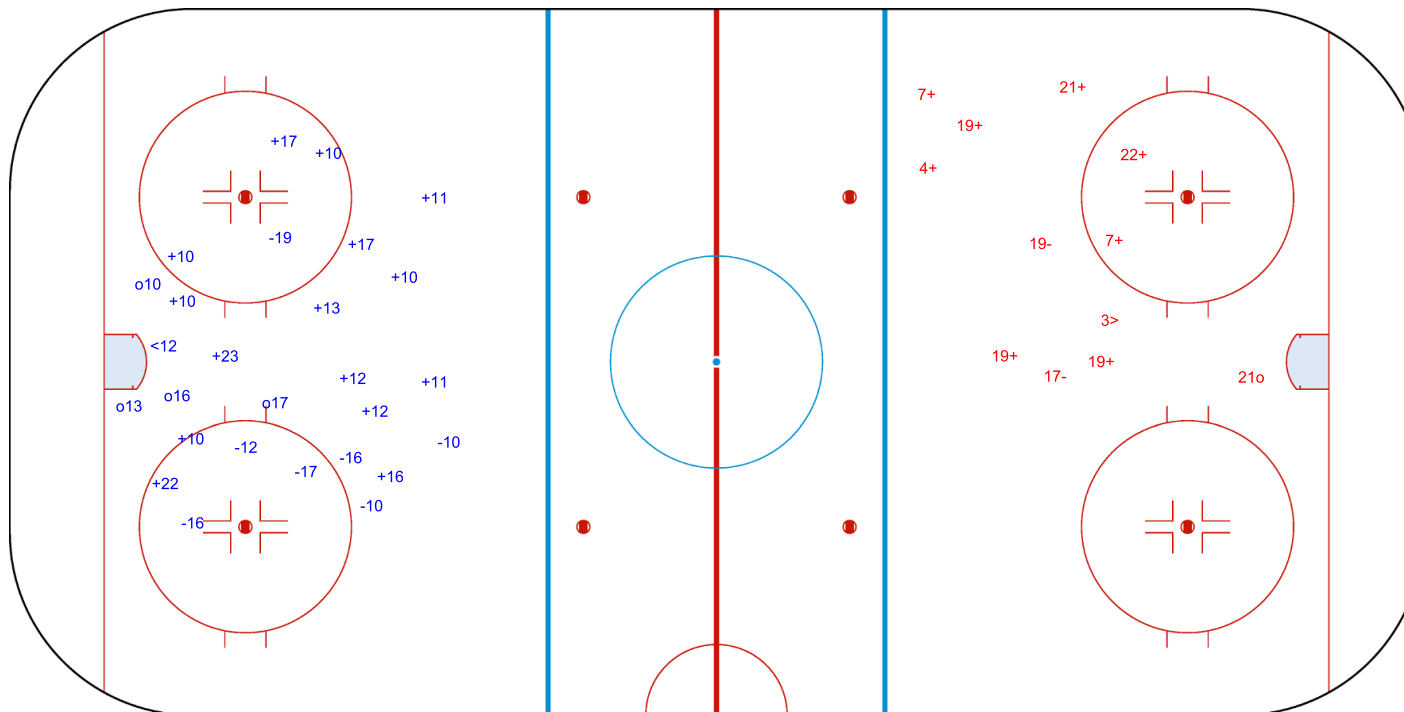

SHOT CHART  
TUR - RSA

Shots by TUR  
Goals (o): 4  
SSG (+): 15  
SSP (-): 1  
SPG (-): 7

GK 20 of RSA

RSA → 1st Period ← TUR

Shots by RSA  
Goals (o): 1  
SSG (+): 8  
SSP (>): 1  
SPG (-): 2

GK 1 of TUR