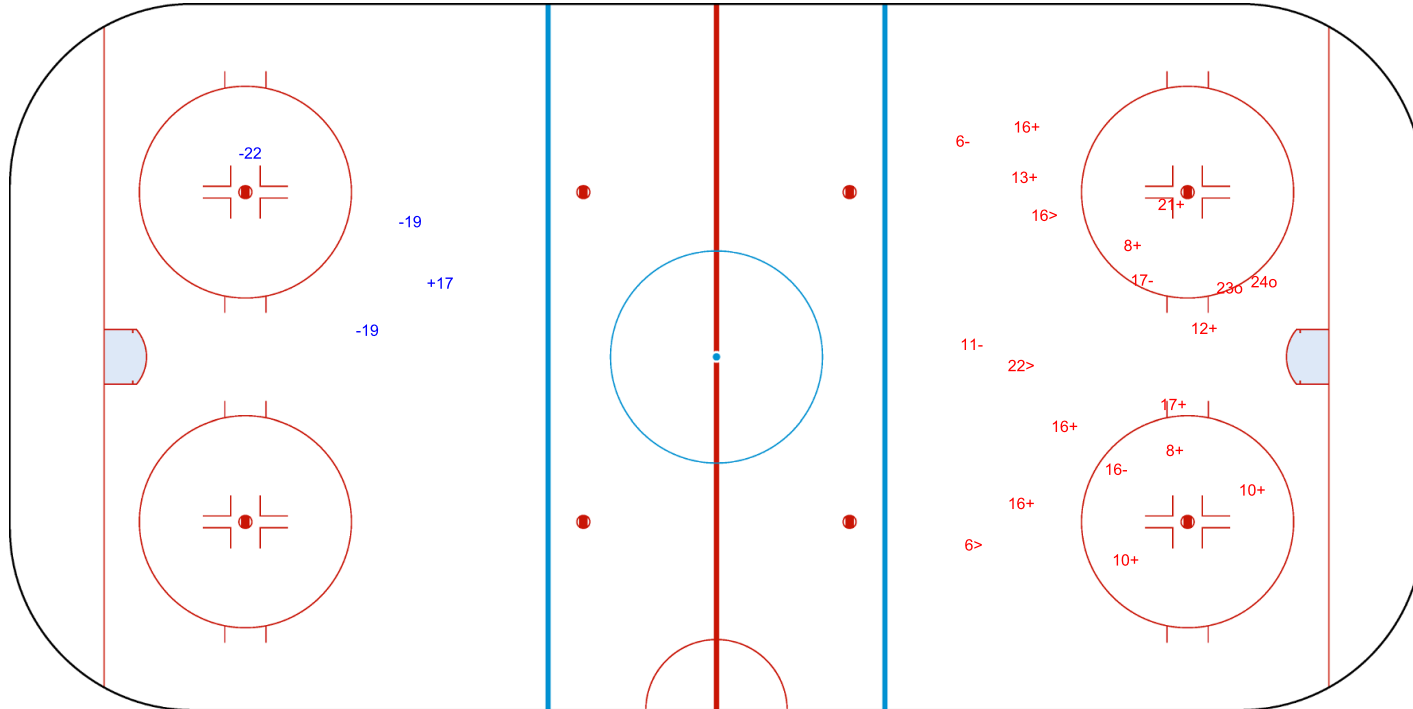

Shots by RSA

Goals (o): 0    SSG (+): 1  
SSP (<): 0    SPG (-): 3

GK 1 of TUR

2nd Period

Shots by TUR

Goals (o): 2    SSG (+): 11  
SSP (>): 3    SPG (-): 4

GK 20 of RSA

Shots by TUR  
Goals (o): 2  
SSP (<): 1  
SSG (+): 10  
SPG (-): 5