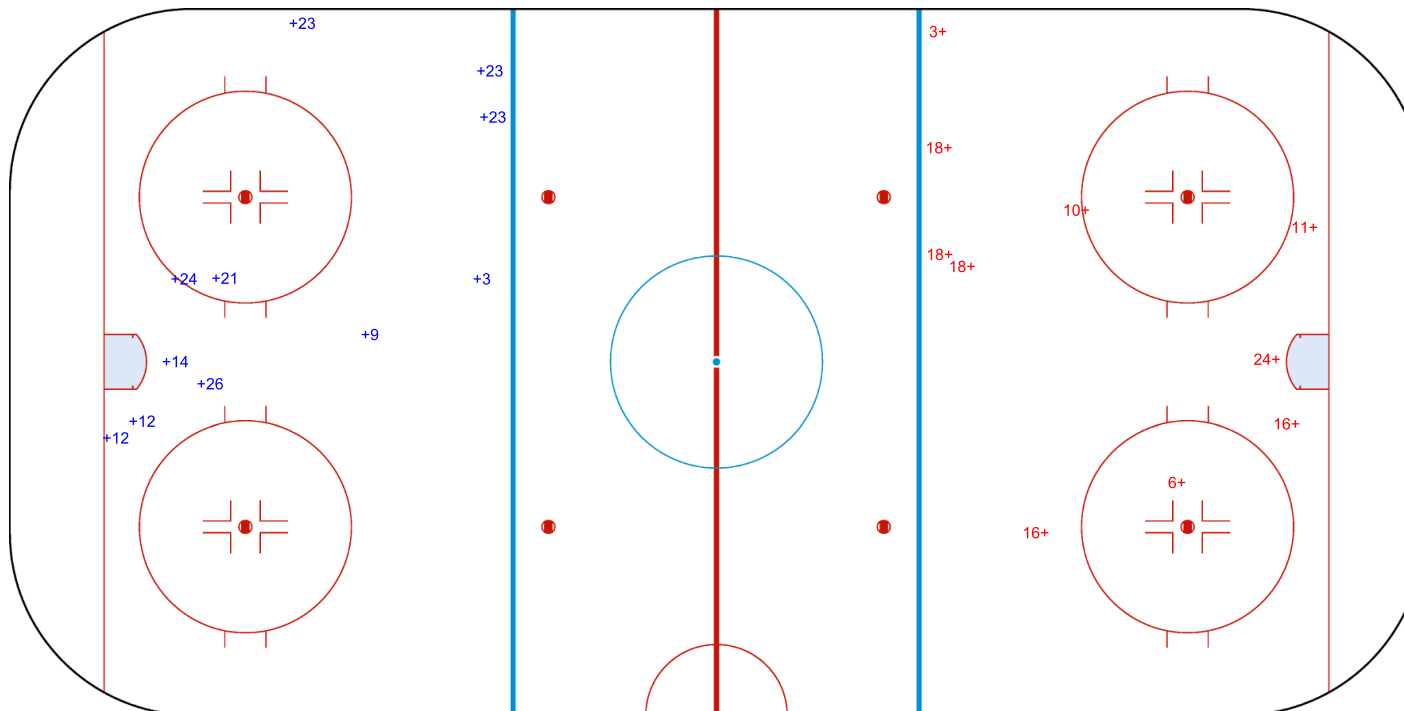

GK 20 of POL

Shots by EST

Goals (o): 0 SSG (+): 11
SSP (<): 0 SPG (-): 0

GK 20 of POL

2nd Period

Shots by POL

Goals (o): 0 SSG (+): 10
SSP (>): 0 SPG (-): 0

GK 30 of EST