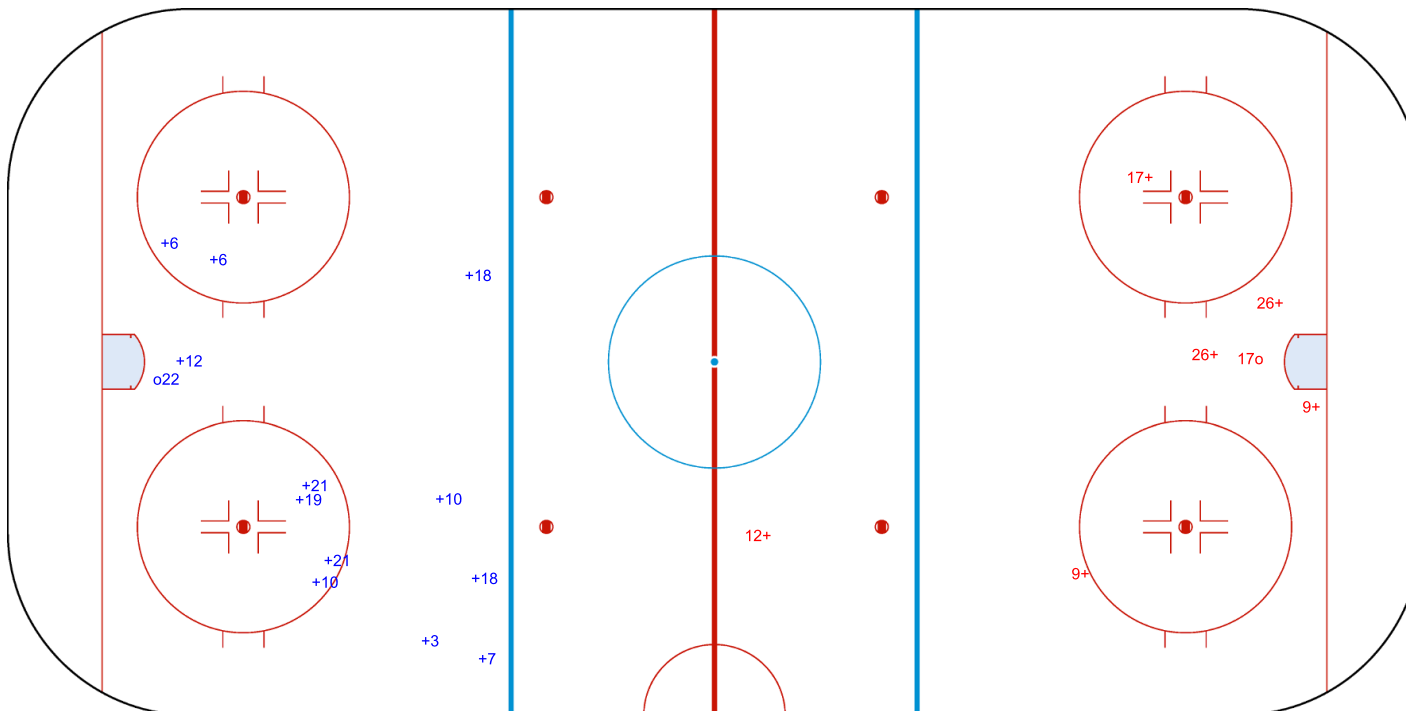

Shots by POL
Goals (o): 1
SSP (<): 0
SSG (+): 12
SPG (-): 0

GK 30 of EST

EST → 3rd Period ← POL

Shots by EST
Goals (o): 1
SSP (>): 0
SSG (+): 6
SPG (-): 0

GK 20 of POL

Legend:
GK Goalkeeper **SPG** Shots past goal **SSG** Shots saved by goalkeeper **SSP** Shots saved by player

REVISED REVISED to correct scorer of 2nd goal EST.