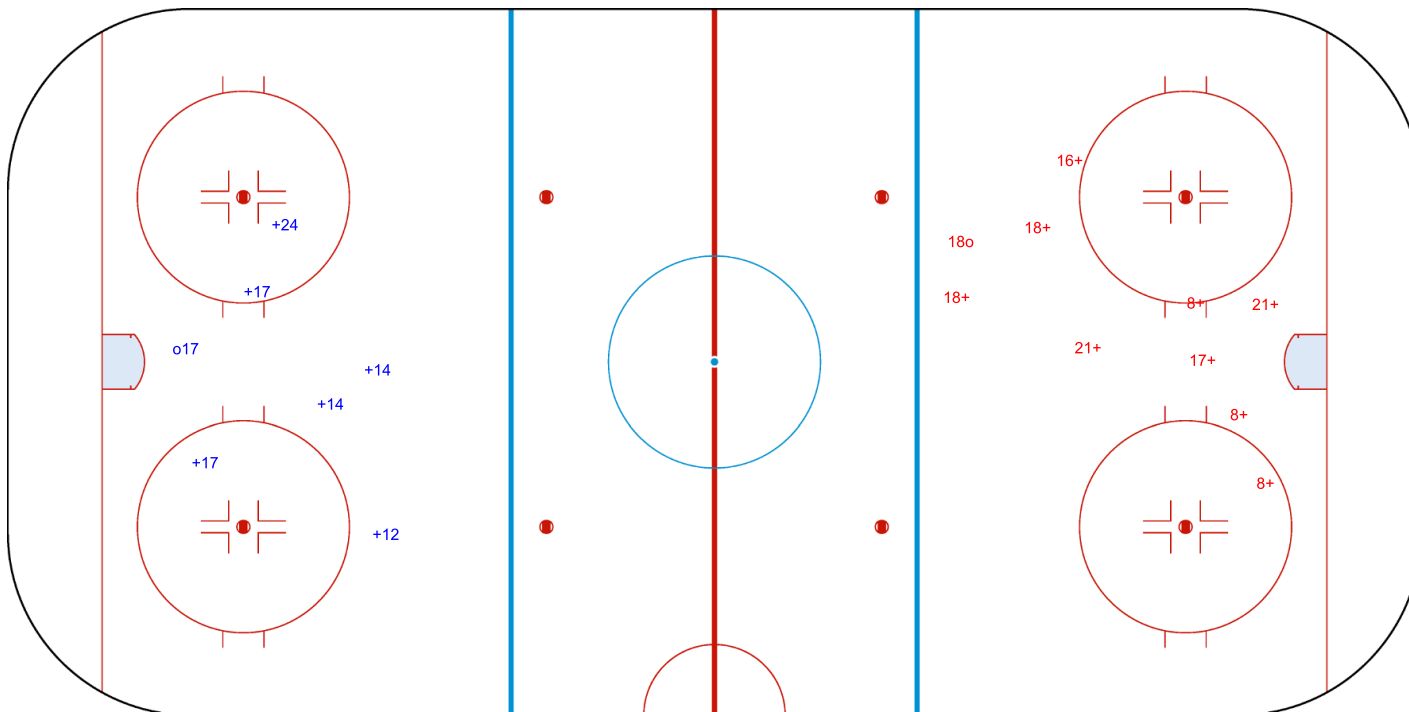

SHOT CHART

LAT - NED

1st Period

Shots by NED
Goals (o): 1
SSP (<): 0

SSG (+): 8
SPG (-): 0

GK 1 of LAT

Shots by LAT
Goals (o): 1
SSP (>): 0

SSG (+): 7
SPG (-): 0

GK 1 of NED

Shots by LAT
Goals (o): 1
SSP (<): 0
SSG (+): 10
SPG (-): 0

GK 1 of NED

2nd Period

Shots by NED
Goals (o): 1
SSP (>): 0
SSG (+): 3
SPG (-): 0

GK 1 of LAT

Shots by NED

Goals (o): 1 SSG (+): 6
SSP (<): 0 SPG (-): 0

GK 1 of LAT

3rd Period

Shots by LAT

Goals (o): 1 SSG (+): 9
SSP (>): 0 SPG (-): 0

GK 1 of NED

Shots by NED

Goals (o): 0 SSG (+): 3

SSP (<): 0 SPG (-): 0