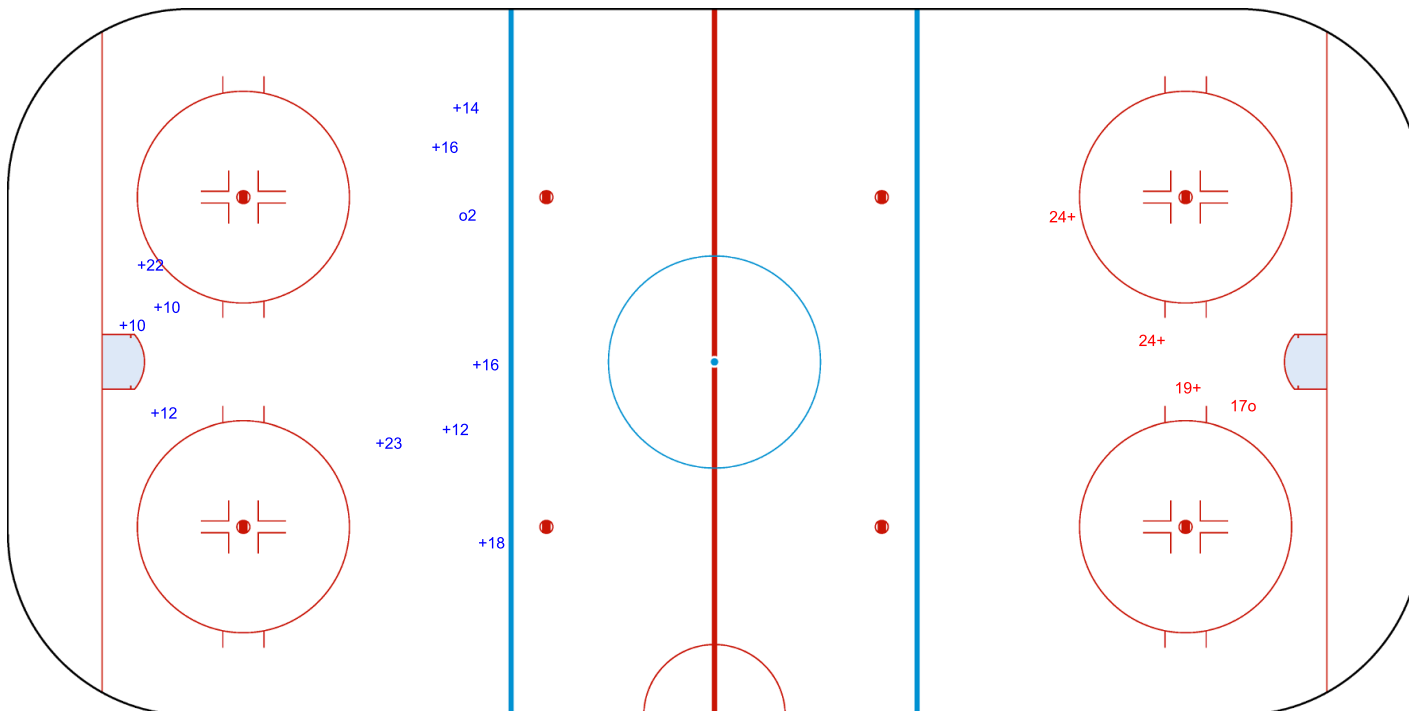

SHOT CHART

LAT - NED

1st Period

Shots by NED
Goals (o): 1
SSP (<): 0

SSG (+): 8
SPG (-): 0

GK 1 of LAT

Shots by LAT
Goals (o): 1
SSP (>): 0

SSG (+): 7
SPG (-): 0

GK 1 of NED

Shots by LAT
Goals (o): 1
SSP (<): 0
SSG (+): 10
SPG (-): 0

GK 1 of NED

2nd Period

Shots by NED
Goals (o): 1
SSP (>): 0
SSG (+): 3
SPG (-): 0

GK 1 of LAT

Shots by NED

Goals (o): 1 SSG (+): 6
SSP (<): 0 SPG (-): 0

GK 1 of LAT

3rd Period

Shots by LAT

Goals (o): 1 SSG (+): 9
SSP (>): 0 SPG (-): 0

GK 1 of NED

Shots by NED

Goals (o): 0 SSG (+): 3

SSP (<): 0 SPG (-): 0