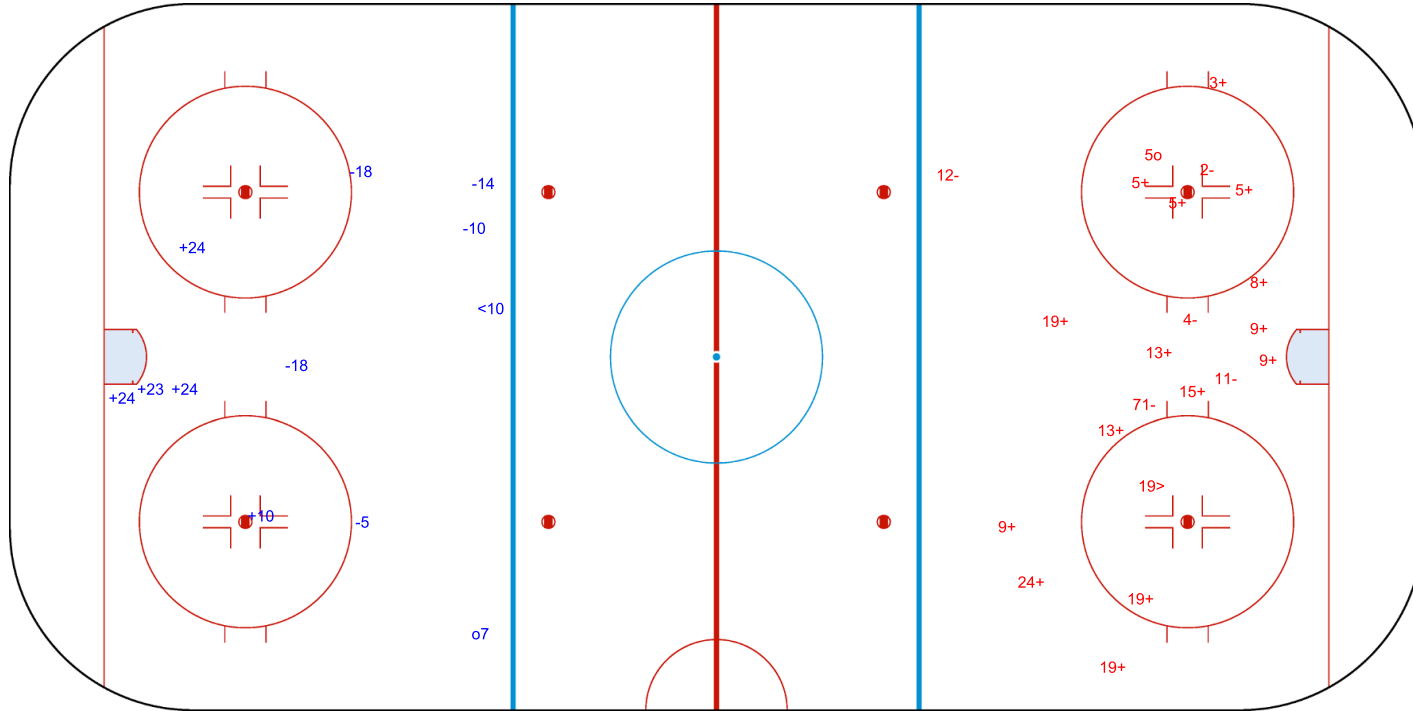

SHOT CHART  
ESP - CRO

Shots by CRO  
Goals (o): 0  
SSG (+): 12  
SSP (<): 6  
SPG (-): 4

GK 1 of ESP

ESP → 1st Period ← CRO

Shots by ESP  
Goals (o): 1  
SSP (>): 2  
SSG (+): 10  
SPG (-): 2

GK 25 of CRO

Shots by ESP

Goals (o): 1    SSG (+): 5  
SSP (<): 1    SPG (-): 5

GK 25 of CRO

CRO → 2nd Period ← ESP

Shots by CRO

Goals (o): 1    SSG (+): 15  
SSP (>): 1    SPG (-): 5

GK 1 of ESP

Shots by CRO