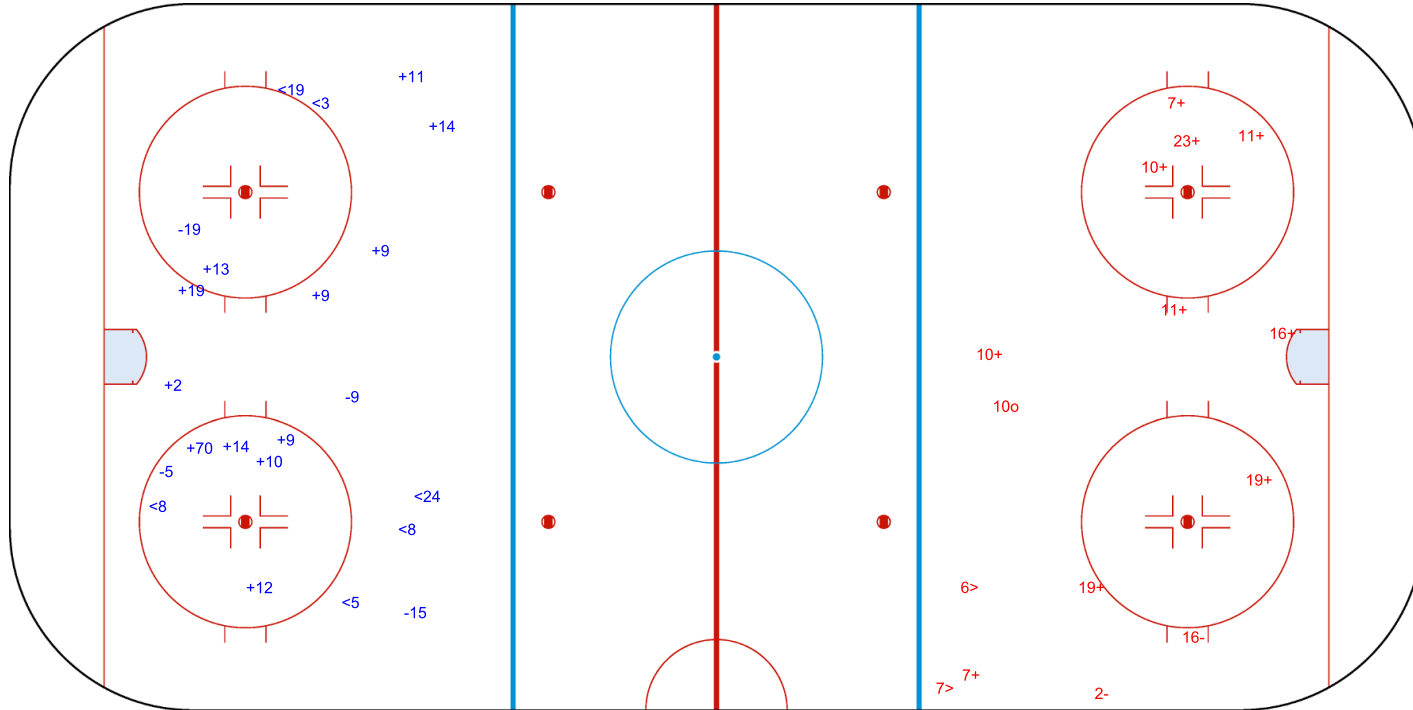

SHOT CHART  
ESP - CRO

Shots by CRO  
Goals (o): 0  
SSG (+): 12  
SSP (<): 6  
SPG (-): 4

GK 1 of ESP

ESP → 1st Period ← CRO

Shots by ESP  
Goals (o): 1  
SSP (>): 2  
SSG (+): 10  
SPG (-): 2

GK 25 of CRO

Shots by ESP

Goals (o): 1    SSG (+): 5  
SSP (<): 1    SPG (-): 5

GK 25 of CRO

CRO → 2nd Period ← ESP

Shots by CRO

Goals (o): 1    SSG (+): 15  
SSP (>): 1    SPG (-): 5

GK 1 of ESP

Shots by CRO