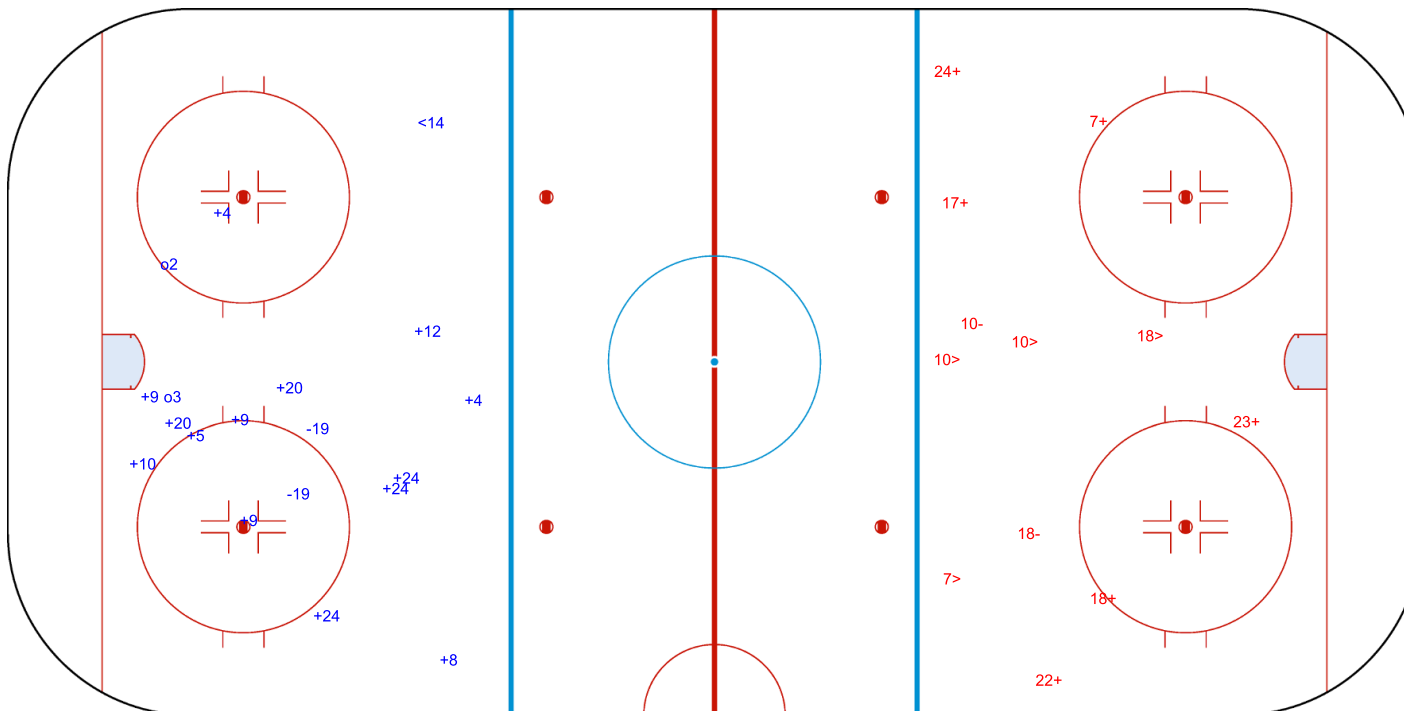

Goals (o): 2    SSG (+): 14  
SSP (<): 1    SPG (-): 2

GK 1 of ESP

ESP → 3rd Period ← CRO

Shots by ESP

Goals (o): 0    SSG (+): 6  
SSP (>): 4    SPG (-): 2

GK 25 of CRO

**Legend:**  
**GK**    Goalkeeper                      **SPG**    Shots past goal                      **SSG**    Shots saved by goalkeeper                      **SSP**    Shots saved by player